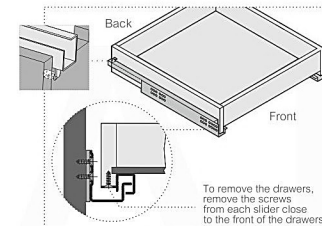

FRONT ELEVATION

SIDE ELEVATION

ELEVATION

SINK CUT OUT OPENING
 400 (15.75"W) x 273 (10.75"D)

. Adjustments

The options for height adjustment depend on the type of base plate. All adjustments can be made independent of one another.

For depth adjustment, select base plates have worm gear adjustment access through the hinge arm.

Adjustments

The options for height adjustment depend on the type of base plate. All adjustments can be made independent of one another.

For depth adjustment, select base plates have worm gear adjustment access through the hinge arm.

. Reveal

The reveal (R) is the distance required between two doors or between the door and side wall of the cabinet to allow sufficient space for opening the door. The required reveal width (R) depends on the thickness of the door.