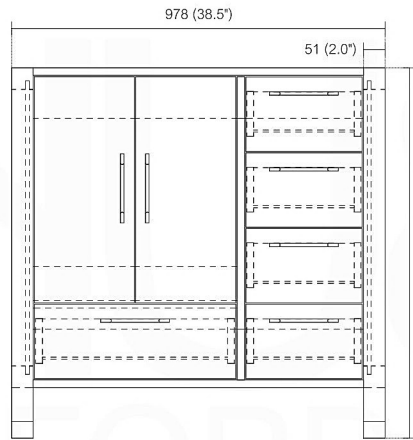

ANZIANO 40" BATHROOM VANITY - SKU# ASL1540

Discription:

18mm Thick MDO Construction Console w/ Two Doors and Five Drawers
 Integrated European Soft-Closing hardware
 Pure White Quartz Counter Top
 Hydraulic Hinges (more durable than spring activated)
 Open back, w/ 3.5" clearance behind drawers for easy plumbing access
 Matching Mirrors Available

FRONT ELEVATION

SIDE ELEVATION

ELEVATION

SINK CUT OUT OPENING
 400 (15.75"W) x 273 (10.75"D)

. Adjustments

The options for height adjustment depend on the type of base plate. All adjustments can be made independent of one another.

For depth adjustment, select base plates have worm gear adjustment access through the hinge arm.

. Reveal

The reveal (R) is the distance required between two doors or between the door and side wall of the cabinet to allow sufficient space for opening the door. The required reveal width (R) depends on the thickness of the door.

Most cabinet makers prefer a reveal (R) of between 3mm and 6mm.

Dimensions:	width	depth	height
inches	38.5"	19.25"	34.5"
mm	978	489	875

NOTE: DIMENSIONS AND TECHNICAL DETAILS ARE SUBJECT TO CHANGE WITHOUT NOTICE