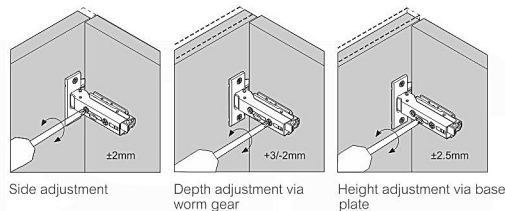

FRONT ELEVATION

SIDE ELEVATION

ELEVATION

SINK CUT OUT OPENING
 400 (15.75"W) x 273 (10.75"D)

. Adjustments

The options for height adjustment depend on the type of base plate. All adjustments can be made independent of one another.

For depth adjustment, select base plates have worm gear adjustment access through the hinge arm.

Adjustments

The options for height adjustment depend on the type of base plate. All adjustments can be made independent of one another.

For depth adjustment, select base plates have worm gear adjustment access through the hinge arm.

. Reveal

The reveal (R) is the distance required between two doors or between the door and side wall of the cabinet to allow sufficient space for opening the door. The required reveal width (R) depends on the thickness of the door.

Most cabinet makers prefer a reveal (R) of between 3mm and 6mm.

Dimensions:	width	depth	height
inches	38.5"	19.25"	34.5"
mm	978	489	875

NOTE: DIMENSIONS AND TECHNICAL DETAILS ARE SUBJECT TO CHANGE WITHOUT NOTICE