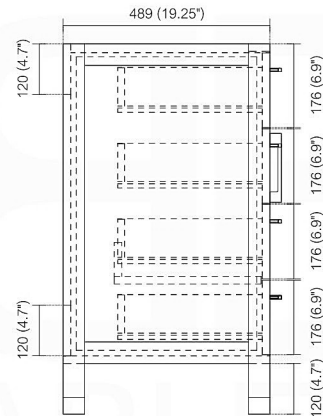

ANZIANO 40" BATHROOM VANITY - SKU# ASL1540

Discription:

18mm Thick MDO Construction Console w/ Two Doors and Five Drawers
 Integrated European Soft-Closing hardware
 Pure White Quartz Counter Top
 Hydraulic Hinges (more durable than spring activated)
 Open back, w/ 3.5" clearance behind drawers for easy plumbing access
 Matching Mirrors Available

FRONT ELEVATION

SIDE ELEVATION

ELEVATION

SINK CUT OUT OPENING
 400 (15.75"W) x 273 (10.75"D)

. Adjustments

The options for height adjustment depend on the type of base plate. All adjustments can be made independent of one another.

For depth adjustment, select base plates have worm gear adjustment access through the hinge arm.

. Reveal

The reveal (R) is the distance required between two doors or between the door and side wall of the cabinet to allow sufficient space for opening the door. The required reveal width (R) depends on the thickness of the door.

Most cabinet makers prefer a reveal (R) of between 3mm and 6mm.

Dimensions:	width	depth	height
inches	38.5"	19.25"	34.5"
mm	978	489	875

NOTE: DIMENSIONS AND TECHNICAL DETAILS ARE SUBJECT TO CHANGE WITHOUT NOTICE