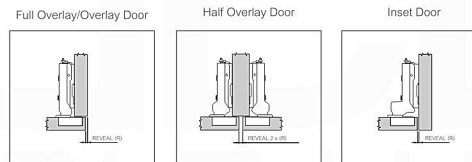

Dimensions:	width	depth	height
inches	38.5"	19.25"	34.5"
mm	978	489	875

NOTE: DIMENSIONS AND TECHNICAL DETAILS ARE SUBJECT TO CHANGE WITHOUT NOTICE

All rights reserved. The authors retain all copyrights in any text, graphic images, and photos in this book. No part of this publication may be reproduced or transmitted in any form or by any means, electronic or mechanical, including photocopying, recording, or any information storage and retrieval system, without permission in writing from the authors.