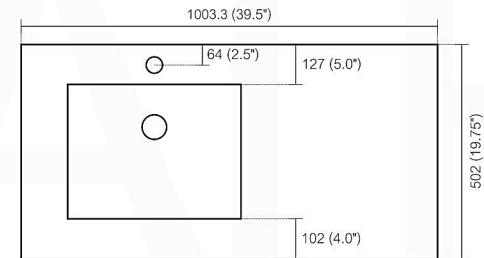

ANZIANO 40" BATHROOM VANITY - SKU# ASL1540

Discription:

18mm Thick MDO Construction Console w/ Two Doors and Five Drawers
 Integrated European Soft-Closing hardware
 Pure White Quartz Counter Top
 Hydraulic Hinges (more durable than spring activated)
 Open back, w/ 3.5" clearance behind drawers for easy plumbing access
 Matching Mirrors Available

FRONT ELEVATION

SIDE ELEVATION

ELEVATION

SINK CUT OUT OPENING
 400 (15.75"W) x 273 (10.75"D)

. Adjustments

The options for height adjustment depend on the type of base plate. All adjustments can be made independent of one another.

For depth adjustment, select base plates have worm gear adjustment access through the hinge arm.

. Reveal

The reveal (R) is the distance required between two doors or between the door and side wall of the cabinet to allow sufficient space for opening the door. The required reveal width (R) depends on the thickness of the door.

Most cabinet makers prefer a reveal (R) of between 3mm and 6mm.

Dimensions:	width	depth	height
inches	38.5"	19.25"	34.5"
mm	978	489	875

NOTE: DIMENSIONS AND TECHNICAL DETAILS ARE SUBJECT TO CHANGE WITHOUT NOTICE