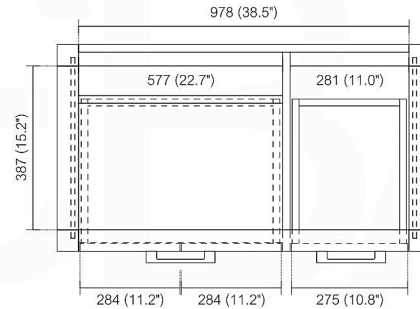

ANZIANO 40" BATHROOM VANITY - SKU# ASL1540

Discription:

18mm Thick MDO Construction Console w/ Two Doors and Five Drawers
 Integrated European Soft-Closing hardware
 Pure White Quartz Counter Top
 Hydraulic Hinges (more durable than spring activated)
 Open back, w/ 3.5" clearance behind drawers for easy plumbing access
 Matching Mirrors Available

FRONT ELEVATION

SIDE ELEVATION

ELEVATION

SINK CUT OUT OPENING
 400 (15.75"W) x 273 (10.75"D)

. Adjustments

The options for height adjustment depend on the type of base plate. All adjustments can be made independent of one another.

For depth adjustment, select base plates have worm gear adjustment access through the hinge arm.

. Reveal

The reveal (R) is the distance required between two doors or between the door and side wall of the cabinet to allow sufficient space for opening the door. The required reveal width (R) depends on the thickness of the door.

Most cabinet makers prefer a reveal (R) of between 3mm and 6mm.

Dimensions:	width	depth	height
inches	38.5"	19.25"	34.5"
mm	978	489	875

NOTE: DIMENSIONS AND TECHNICAL DETAILS ARE SUBJECT TO CHANGE WITHOUT NOTICE