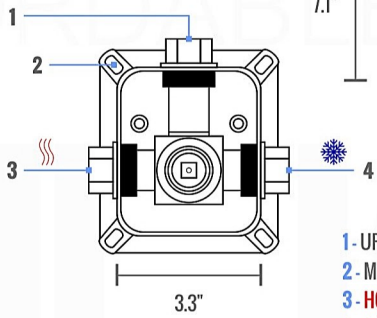

PIAZZA 1 WAY VALVE (ASV141)

FRONT VIEW

PROTECTION COVER

- 1 - UPPER END OUTLET PIPE INTERFACE
- 2 - MOUNTING FIXED HOLE
- 3 - HOT WATER PIPE INTERFACE
- 4 - COLD WATER PIPE INTERFACE

LEFT VIEW

THIS LINE ON:
SAME SURFACE AS RAW WALL WHEN SET IN.