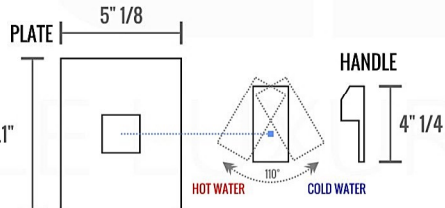

PIAZZA 1 WAY VALVE (ASV141)

FRONT VIEW

PROTECTION COVER

- 1 - UPPER END OUTLET PIPE INTERFACE
- 2 - MOUNTING FIXED HOLE
- 3 - HOT WATER PIPE INTERFACE
- 4 - COLD WATER PIPE INTERFACE

LEFT VIEW

THIS LINE ON:
SAME SURFACE AS RAW WALL WHEN SET IN.