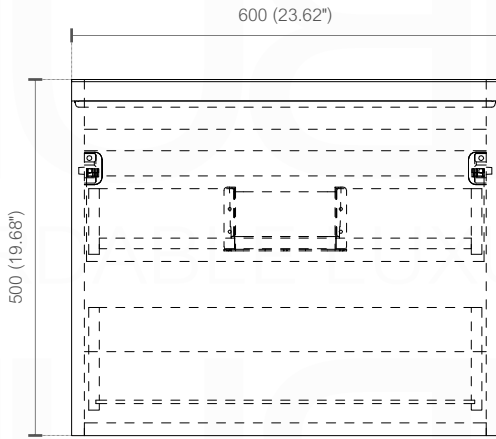

BALLI24

Sink: BN610SINK

Dimensions:	width	depth	height
inches	24.01"	20.66"	21.06"
mm	610	525	535

NOTE: DIMENSIONS AND TECHNICAL DETAILS ARE SUBJECT TO CHANGE WITHOUT NOTICE

. FRONT ELEVATION

. SIDE ELEVATION

. TOP ELEVATION

SQUARE SINK SPAIN 24"

. FRONT ELEVATION

. TOP ELEVATION

. SIDE ELEVATION

INSTALLATION GUIDE

Tools Required for Assembly

How to Install

Wall Preparation

Install 2"x 6" lumber between the wall studs. Desired height: 28".