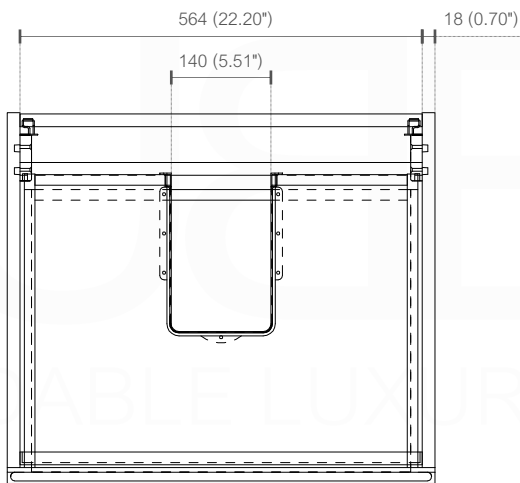

BALLI24

Sink: BN610SINK

Dimensions:	width	depth	height
inches	24.01"	20.66"	21.06"
mm	610	525	535

NOTE: DIMENSIONS AND TECHNICAL DETAILS ARE SUBJECT TO CHANGE WITHOUT NOTICE

. FRONT ELEVATION

. SIDE ELEVATION

. TOP ELEVATION

SQUARE SINK SPAIN 24"

. FRONT ELEVATION

. TOP ELEVATION

. SIDE ELEVATION

INSTALLATION GUIDE

Tools Required for Assembly

How to Install

Wall Preparation

Install 2"x 6" lumber between the wall studs. Desired height: 28".