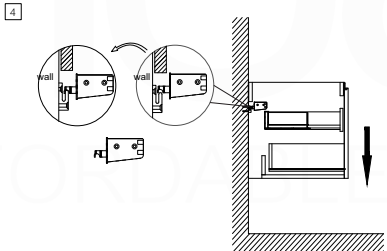

BALLI24

Sink: BN610SINK

Dimensions:	width	depth	height
inches	24.01"	20.66"	21.06"
mm	610	525	535

NOTE: DIMENSIONS AND TECHNICAL DETAILS ARE SUBJECT TO CHANGE WITHOUT NOTICE

. FRONT ELEVATION

. SIDE ELEVATION

. TOP ELEVATION

SQUARE SINK SPAIN 24"

. FRONT ELEVATION

. TOP ELEVATION

. SIDE ELEVATION

INSTALLATION GUIDE

Tools Required for Assembly

How to Install

Wall Preparation

Install 2"x 6" lumber between the wall studs. Desired height: 28".