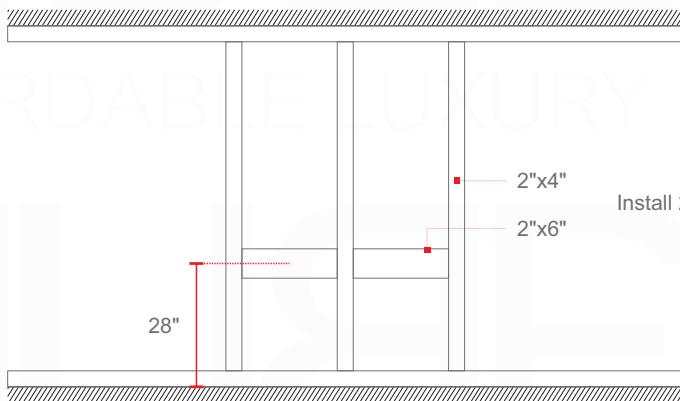

BALLI24

Sink: BN610SINK

Dimensions:	width	depth	height
inches	24.01"	20.66"	21.06"
mm	610	525	535

NOTE: DIMENSIONS AND TECHNICAL DETAILS ARE SUBJECT TO CHANGE WITHOUT NOTICE

. FRONT ELEVATION

. SIDE ELEVATION

. TOP ELEVATION

SQUARE SINK SPAIN 24"

. FRONT ELEVATION

. TOP ELEVATION

. SIDE ELEVATION

INSTALLATION GUIDE

Tools Required for Assembly

How to Install

Wall Preparation

Install 2"x 6" lumber between the wall studs. Desired height: 28".