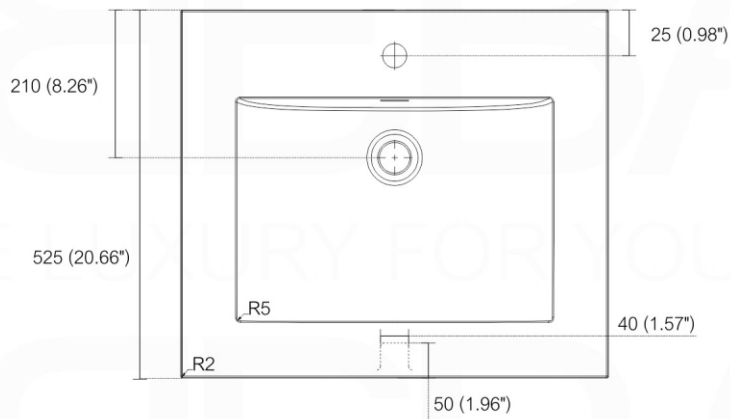

BALLI24

Sink: BN610SINK

Dimensions:	width	depth	height
inches	24.01"	20.66"	21.06"
mm	610	525	535

NOTE: DIMENSIONS AND TECHNICAL DETAILS ARE SUBJECT TO CHANGE WITHOUT NOTICE

. FRONT ELEVATION

. SIDE ELEVATION

. TOP ELEVATION

SQUARE SINK SPAIN 24"

. FRONT ELEVATION

. TOP ELEVATION

. SIDE ELEVATION

INSTALLATION GUIDE

Tools Required for Assembly

How to Install