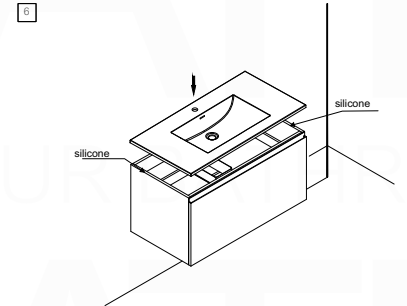

BALLI24

Sink: BN610SINK

Dimensions:	width	depth	height
inches	24.01"	20.66"	21.06"
mm	610	525	535

NOTE: DIMENSIONS AND TECHNICAL DETAILS ARE SUBJECT TO CHANGE WITHOUT NOTICE

. FRONT ELEVATION

. SIDE ELEVATION

. TOP ELEVATION

SQUARE SINK SPAIN 24"

. FRONT ELEVATION

. TOP ELEVATION

. SIDE ELEVATION

INSTALLATION GUIDE

Tools Required for Assembly

How to Install

Wall Preparation

Install 2"x 6" lumber between the wall studs. Desired height: 28".