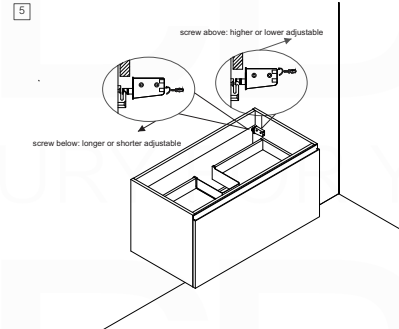

BALLI24

Sink: BN610SINK

Dimensions:	width	depth	height
inches	24.01"	20.66"	21.06"
mm	610	525	535

NOTE: DIMENSIONS AND TECHNICAL DETAILS ARE SUBJECT TO CHANGE WITHOUT NOTICE

. FRONT ELEVATION

. SIDE ELEVATION

. TOP ELEVATION

SQUARE SINK SPAIN 24"

. FRONT ELEVATION

. TOP ELEVATION

. SIDE ELEVATION

INSTALLATION GUIDE

Tools Required for Assembly

How to Install

Wall Preparation

Install 2"x 6" lumber between the wall studs. Desired height: 28".