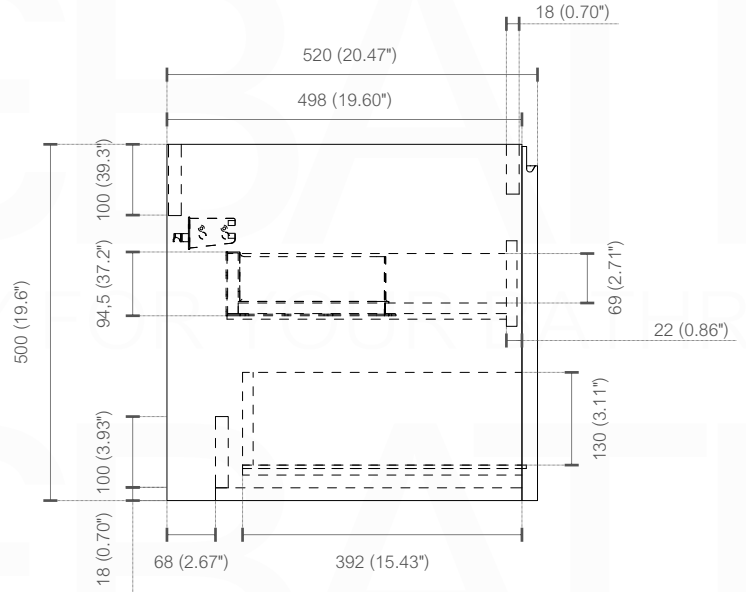

BALLI24

Sink: BN610SINK

Dimensions:	width	depth	height
inches	24.01"	20.66"	21.06"
mm	610	525	535

NOTE: DIMENSIONS AND TECHNICAL DETAILS ARE SUBJECT TO CHANGE WITHOUT NOTICE

. FRONT ELEVATION

. SIDE ELEVATION

. TOP ELEVATION

SQUARE SINK SPAIN 24"

. FRONT ELEVATION

. TOP ELEVATION

. SIDE ELEVATION

INSTALLATION GUIDE

Tools Required for Assembly

How to Install

Wall Preparation

Install 2"x 6" lumber between the wall studs. Desired height: 28".