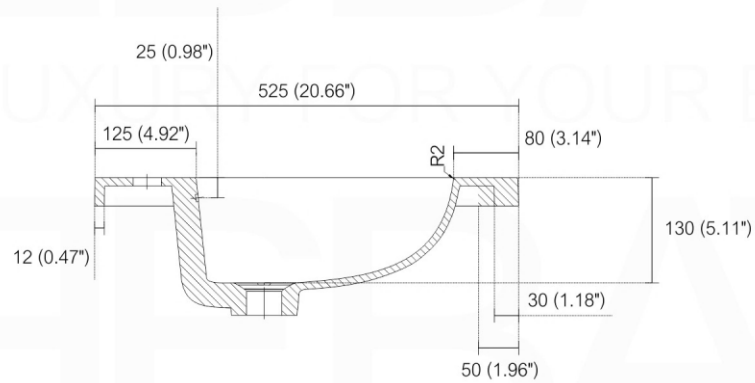

BALLI24

Sink: BN610SINK

Dimensions:	width	depth	height
inches	24.01"	20.66"	21.06"
mm	610	525	535

NOTE: DIMENSIONS AND TECHNICAL DETAILS ARE SUBJECT TO CHANGE WITHOUT NOTICE

. FRONT ELEVATION

. SIDE ELEVATION

. TOP ELEVATION

SQUARE SINK SPAIN 24"

. FRONT ELEVATION

. TOP ELEVATION

. SIDE ELEVATION

INSTALLATION GUIDE

Tools Required for Assembly

How to Install

Wall Preparation

Install 2"x 6" lumber between the wall studs. Desired height: 28".