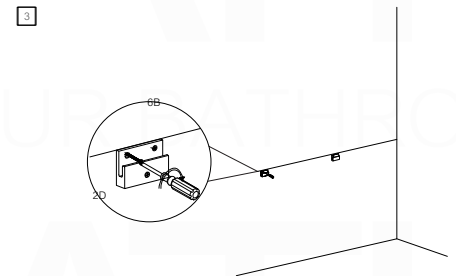

BALLI24

Sink: BN610SINK

Dimensions:	width	depth	height
inches	24.01"	20.66"	21.06"
mm	610	525	535

NOTE: DIMENSIONS AND TECHNICAL DETAILS ARE SUBJECT TO CHANGE WITHOUT NOTICE

. FRONT ELEVATION

. SIDE ELEVATION

. TOP ELEVATION

SQUARE SINK SPAIN 24"

. FRONT ELEVATION

. TOP ELEVATION

. SIDE ELEVATION

INSTALLATION GUIDE

Tools Required for Assembly

How to Install

Wall Preparation

Install 2"x 6" lumber between the wall studs. Desired height: 28".