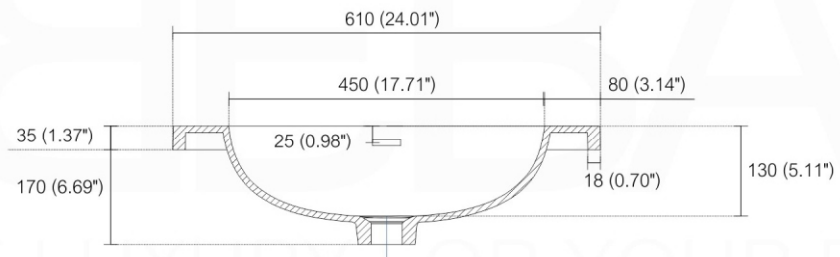

BALLI24

Sink: BN610SINK

Dimensions:	width	depth	height
inches	24.01"	20.66"	21.06"
mm	610	525	535

NOTE: DIMENSIONS AND TECHNICAL DETAILS ARE SUBJECT TO CHANGE WITHOUT NOTICE

. FRONT ELEVATION

. SIDE ELEVATION

. TOP ELEVATION

SQUARE SINK SPAIN 24"

. FRONT ELEVATION

. TOP ELEVATION

. SIDE ELEVATION

INSTALLATION GUIDE

Tools Required for Assembly

How to Install

Wall Preparation

Install 2"x 6" lumber between the wall studs. Desired height: 28".