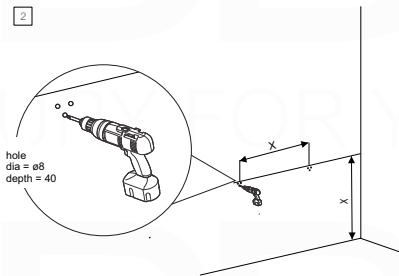

BALLI24

Sink: BN610SINK

Dimensions:	width	depth	height
inches	24.01"	20.66"	21.06"
mm	610	525	535

NOTE: DIMENSIONS AND TECHNICAL DETAILS ARE SUBJECT TO CHANGE WITHOUT NOTICE

. FRONT ELEVATION

. SIDE ELEVATION

. TOP ELEVATION

SQUARE SINK SPAIN 24"

. FRONT ELEVATION

. TOP ELEVATION

. SIDE ELEVATION

INSTALLATION GUIDE

Tools Required for Assembly

How to Install

Wall Preparation

Install 2"x 6" lumber between the wall studs. Desired height: 28".