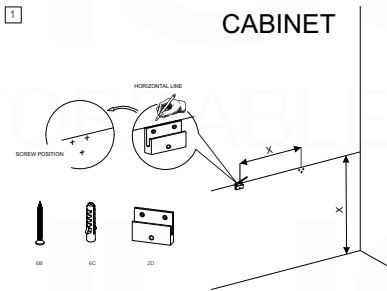

BALLI24

Sink: BN610SINK

Dimensions:	width	depth	height
inches	24.01"	20.66"	21.06"
mm	610	525	535

NOTE: DIMENSIONS AND TECHNICAL DETAILS ARE SUBJECT TO CHANGE WITHOUT NOTICE

. FRONT ELEVATION

. SIDE ELEVATION

. TOP ELEVATION

SQUARE SINK SPAIN 24"

. FRONT ELEVATION

. TOP ELEVATION

. SIDE ELEVATION

INSTALLATION GUIDE

Tools Required for Assembly

How to Install

Wall Preparation

Install 2"x 6" lumber between the wall studs. Desired height: 28".