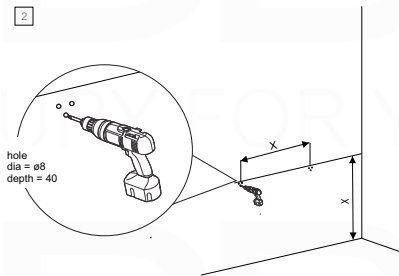

BALLI40

Sink: BN1100SINK

Dimensions:	width	depth	height
inches	39.8"	20.66"	21.06"
mm	1010	525	535

NOTE: DIMENSIONS AND TECHNICAL DETAILS ARE SUBJECT TO CHANGE WITHOUT NOTICE

. FRONT ELEVATION

. SIDE ELEVATION

. TOP ELEVATION

SQUARE SINK SPAIN 40"

. FRONT ELEVATION

. TOP ELEVATION

. SIDE ELEVATION

INSTALLATION GUIDE

Tools Required for Assembly

How to Install

Wall Preparation

Install 2"x 6" lumber between the wall studs. Desired height: 28".