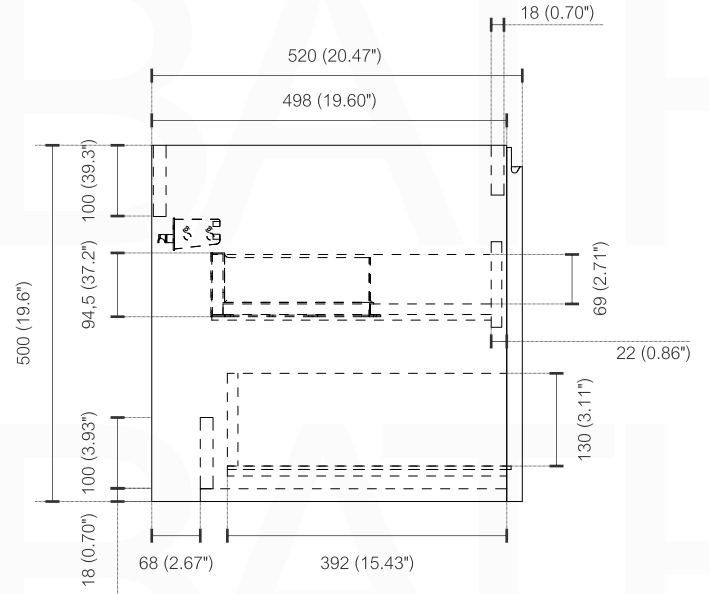

BALLI40

Sink: BN1100SINK

Dimensions:	width	depth	height
inches	39.8"	20.66"	21.06"
mm	1010	525	535

NOTE: DIMENSIONS AND TECHNICAL DETAILS ARE SUBJECT TO CHANGE WITHOUT NOTICE

. FRONT ELEVATION

. SIDE ELEVATION

. TOP ELEVATION

SQUARE SINK SPAIN 40"

. FRONT ELEVATION

. TOP ELEVATION

. SIDE ELEVATION

INSTALLATION GUIDE

Tools Required for Assembly

How to Install

Wall Preparation

Install 2"x 6" lumber between the wall studs. Desired height: 28".