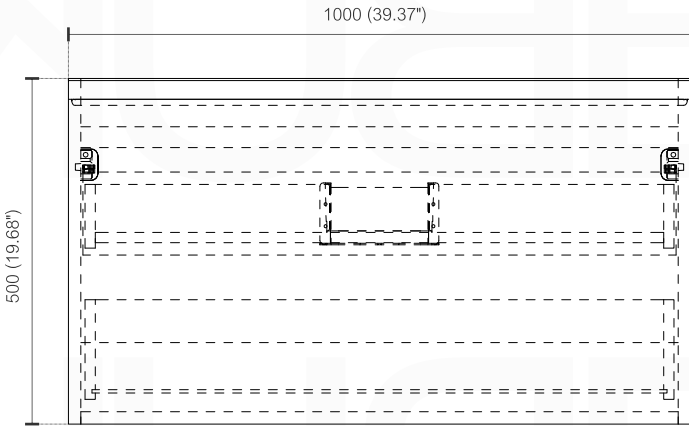

BALLI40

Sink: BN1100SINK

Dimensions:	width	depth	height
inches	39.8"	20.66"	21.06"
mm	1010	525	535

NOTE: DIMENSIONS AND TECHNICAL DETAILS ARE SUBJECT TO CHANGE WITHOUT NOTICE

. FRONT ELEVATION

. SIDE ELEVATION

. TOP ELEVATION

SQUARE SINK SPAIN 40"

. FRONT ELEVATION

. TOP ELEVATION

. SIDE ELEVATION

INSTALLATION GUIDE

Tools Required for Assembly

How to Install

Wall Preparation

Install 2"x 6" lumber between the wall studs. Desired height: 28".