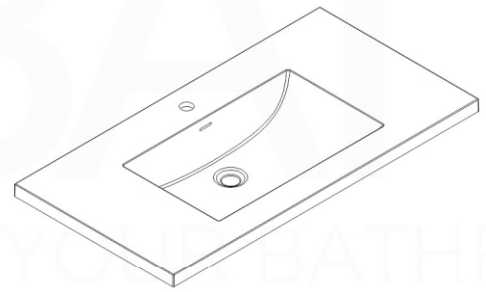

BALLI40

Sink: BN1100SINK

Dimensions:	width	depth	height
inches	39.8"	20.66"	21.06"
mm	1010	525	535

NOTE: DIMENSIONS AND TECHNICAL DETAILS ARE SUBJECT TO CHANGE WITHOUT NOTICE

. FRONT ELEVATION

. SIDE ELEVATION

. TOP ELEVATION

SQUARE SINK SPAIN 40"

. FRONT ELEVATION

. TOP ELEVATION

. SIDE ELEVATION

INSTALLATION GUIDE

Tools Required for Assembly

How to Install