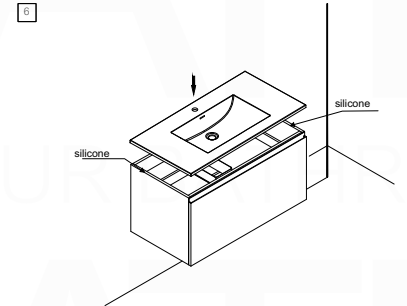

BALLI40

Sink: BN1100SINK

Dimensions:	width	depth	height
inches	39.8"	20.66"	21.06"
mm	1010	525	535

NOTE: DIMENSIONS AND TECHNICAL DETAILS ARE SUBJECT TO CHANGE WITHOUT NOTICE

. FRONT ELEVATION

. SIDE ELEVATION

. TOP ELEVATION

SQUARE SINK SPAIN 40"

. FRONT ELEVATION

. TOP ELEVATION

. SIDE ELEVATION

INSTALLATION GUIDE

Tools Required for Assembly

How to Install

Wall Preparation

Install 2"x 6" lumber between the wall studs. Desired height: 28".