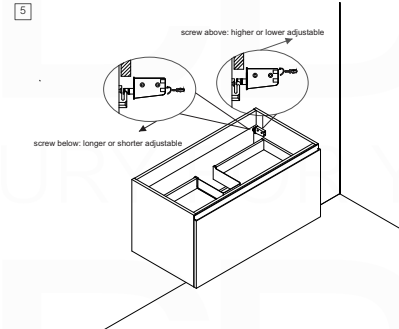

BALLI40

Sink: BN1100SINK

Dimensions:	width	depth	height
inches	39.8"	20.66"	21.06"
mm	1010	525	535

NOTE: DIMENSIONS AND TECHNICAL DETAILS ARE SUBJECT TO CHANGE WITHOUT NOTICE

. FRONT ELEVATION

. SIDE ELEVATION

. TOP ELEVATION

SQUARE SINK SPAIN 40"

. FRONT ELEVATION

. TOP ELEVATION

. SIDE ELEVATION

INSTALLATION GUIDE

Tools Required for Assembly

How to Install

Wall Preparation

Install 2"x 6" lumber between the wall studs. Desired height: 28".