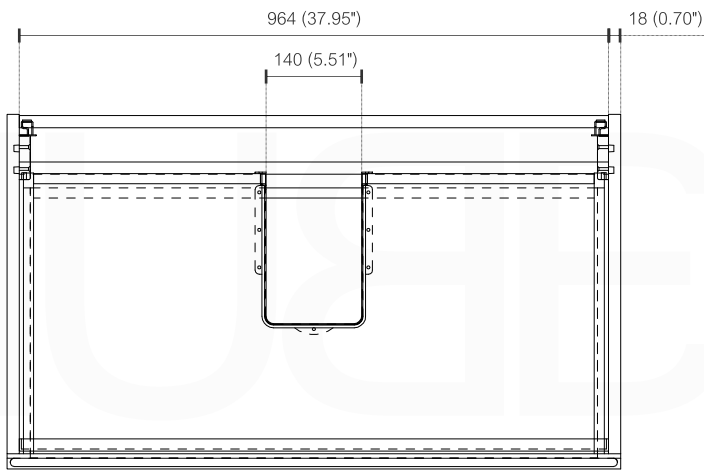

BALLI40

Sink: BN1100SINK

Dimensions:	width	depth	height
inches	39.8"	20.66"	21.06"
mm	1010	525	535

NOTE: DIMENSIONS AND TECHNICAL DETAILS ARE SUBJECT TO CHANGE WITHOUT NOTICE

. FRONT ELEVATION

. SIDE ELEVATION

. TOP ELEVATION

SQUARE SINK SPAIN 40"

. FRONT ELEVATION

. TOP ELEVATION

. SIDE ELEVATION

INSTALLATION GUIDE

Tools Required for Assembly

How to Install

Wall Preparation

Install 2"x 6" lumber between the wall studs. Desired height: 28".