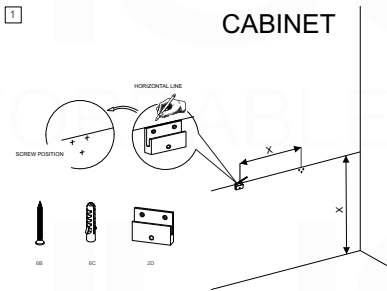

BALLI40

Sink: BN1100SINK

Dimensions:	width	depth	height
inches	39.8"	20.66"	21.06"
mm	1010	525	535

NOTE: DIMENSIONS AND TECHNICAL DETAILS ARE SUBJECT TO CHANGE WITHOUT NOTICE

. FRONT ELEVATION

. SIDE ELEVATION

. TOP ELEVATION

SQUARE SINK SPAIN 40"

. FRONT ELEVATION

. TOP ELEVATION

. SIDE ELEVATION

INSTALLATION GUIDE

Tools Required for Assembly

How to Install

Wall Preparation

Install 2"x 6" lumber between the wall studs. Desired height: 28".