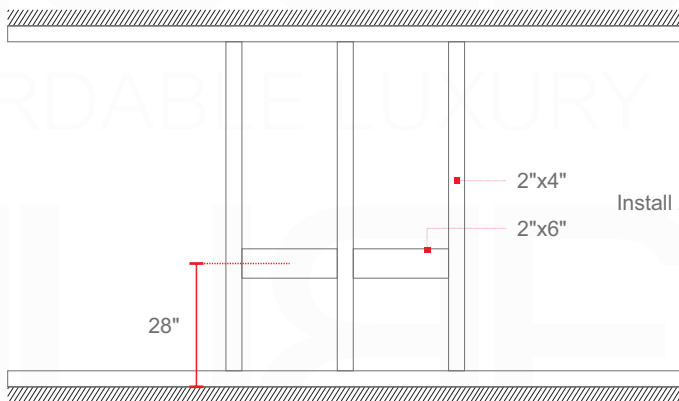

BALLI40

Sink: BN1100SINK

Dimensions:	width	depth	height
inches	39.8"	20.66"	21.06"
mm	1010	525	535

NOTE: DIMENSIONS AND TECHNICAL DETAILS ARE SUBJECT TO CHANGE WITHOUT NOTICE

. FRONT ELEVATION

. SIDE ELEVATION

. TOP ELEVATION

SQUARE SINK SPAIN 40"

. FRONT ELEVATION

. TOP ELEVATION

. SIDE ELEVATION

INSTALLATION GUIDE

Tools Required for Assembly

How to Install

Wall Preparation

Install 2"x 6" lumber between the wall studs. Desired height: 28".