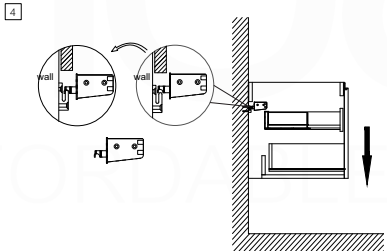

BALLI40

Sink: BN1100SINK

Dimensions:	width	depth	height
inches	39.8"	20.66"	21.06"
mm	1010	525	535

NOTE: DIMENSIONS AND TECHNICAL DETAILS ARE SUBJECT TO CHANGE WITHOUT NOTICE

. FRONT ELEVATION

. SIDE ELEVATION

. TOP ELEVATION

SQUARE SINK SPAIN 40"

. FRONT ELEVATION

. TOP ELEVATION

. SIDE ELEVATION

INSTALLATION GUIDE

Tools Required for Assembly

How to Install

Wall Preparation

Install 2"x 6" lumber between the wall studs. Desired height: 28".