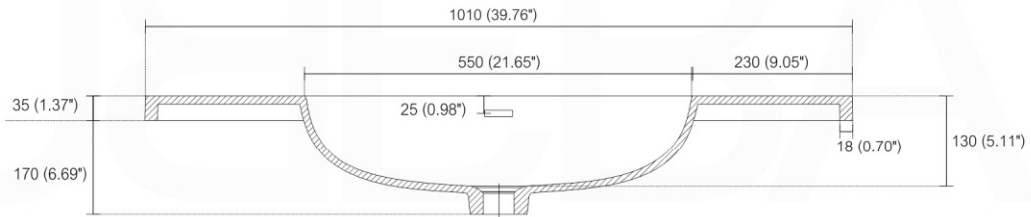

BALLI40

Sink: BN1100SINK

Dimensions:	width	depth	height
inches	39.8"	20.66"	21.06"
mm	1010	525	535

NOTE: DIMENSIONS AND TECHNICAL DETAILS ARE SUBJECT TO CHANGE WITHOUT NOTICE

. FRONT ELEVATION

. SIDE ELEVATION

. TOP ELEVATION

SQUARE SINK SPAIN 40"

. FRONT ELEVATION

. TOP ELEVATION

. SIDE ELEVATION

INSTALLATION GUIDE

Tools Required for Assembly

How to Install

Wall Preparation

Install 2"x 6" lumber between the wall studs. Desired height: 28".