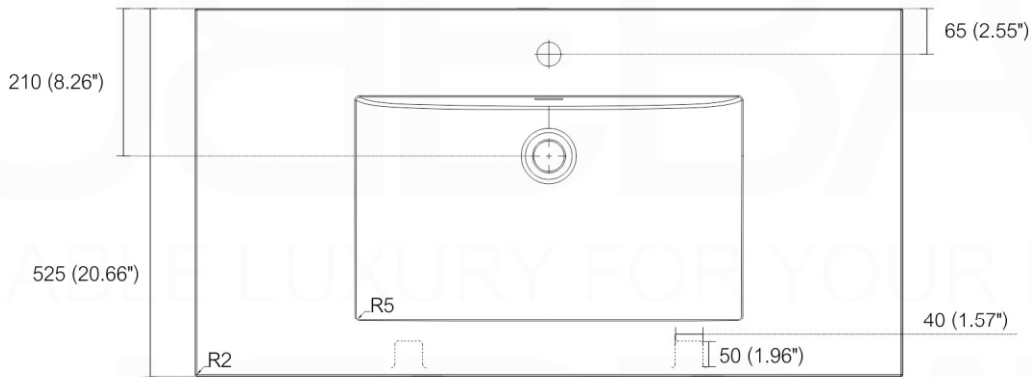

BALLI40

Sink: BN1100SINK

Dimensions:	width	depth	height
inches	39.8"	20.66"	21.06"
mm	1010	525	535

NOTE: DIMENSIONS AND TECHNICAL DETAILS ARE SUBJECT TO CHANGE WITHOUT NOTICE

. FRONT ELEVATION

. SIDE ELEVATION

. TOP ELEVATION

SQUARE SINK SPAIN 40"

. FRONT ELEVATION

. TOP ELEVATION

. SIDE ELEVATION

INSTALLATION GUIDE

Tools Required for Assembly

How to Install

Wall Preparation

Install 2"x 6" lumber between the wall studs. Desired height: 28".