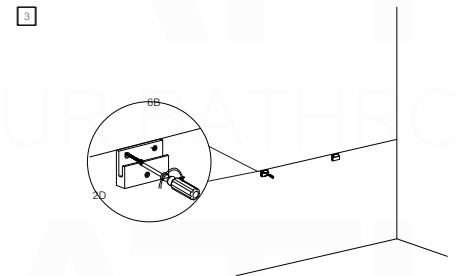

BALLI40

Sink: BN1100SINK

Dimensions:	width	depth	height
inches	39.8"	20.66"	21.06"
mm	1010	525	535

NOTE: DIMENSIONS AND TECHNICAL DETAILS ARE SUBJECT TO CHANGE WITHOUT NOTICE

. FRONT ELEVATION

. SIDE ELEVATION

. TOP ELEVATION

SQUARE SINK SPAIN 40"

. FRONT ELEVATION

. TOP ELEVATION

. SIDE ELEVATION

INSTALLATION GUIDE

Tools Required for Assembly

How to Install

Wall Preparation

Install 2"x 6" lumber between the wall studs. Desired height: 28".