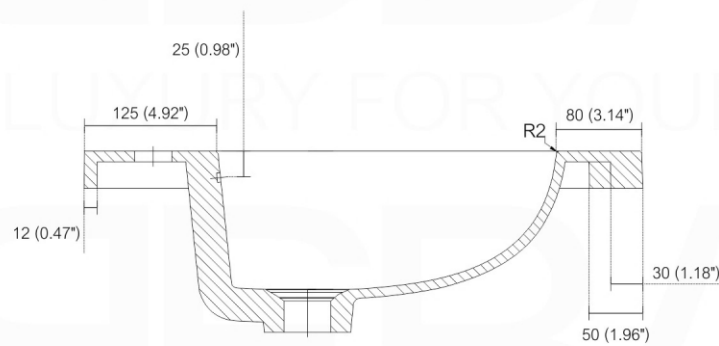

BALLI40

Sink: BN1100SINK

Dimensions:	width	depth	height
inches	39.8"	20.66"	21.06"
mm	1010	525	535

NOTE: DIMENSIONS AND TECHNICAL DETAILS ARE SUBJECT TO CHANGE WITHOUT NOTICE

. FRONT ELEVATION

. SIDE ELEVATION

. TOP ELEVATION

SQUARE SINK SPAIN 40"

. FRONT ELEVATION

. TOP ELEVATION

. SIDE ELEVATION

INSTALLATION GUIDE

Tools Required for Assembly

How to Install

Wall Preparation

Install 2"x 6" lumber between the wall studs. Desired height: 28".