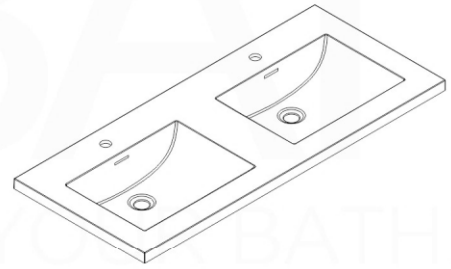

BALLI48D

Sink: BN1210DSINK

Dimensions:	width	depth	height
inches	47.6"	20.66"	21.06"
mm	1210	525	535

NOTE: DIMENSIONS AND TECHNICAL DETAILS ARE SUBJECT TO CHANGE WITHOUT NOTICE

. FRONT ELEVATION

. TOP ELEVATION

. SIDE ELEVATION

SQUARE SINK SPAIN
48" DOUBLE

. FRONT ELEVATION

. TOP ELEVATION

. SIDE ELEVATION

INSTALLATION GUIDE

Tools Required for Assembly

How to Install