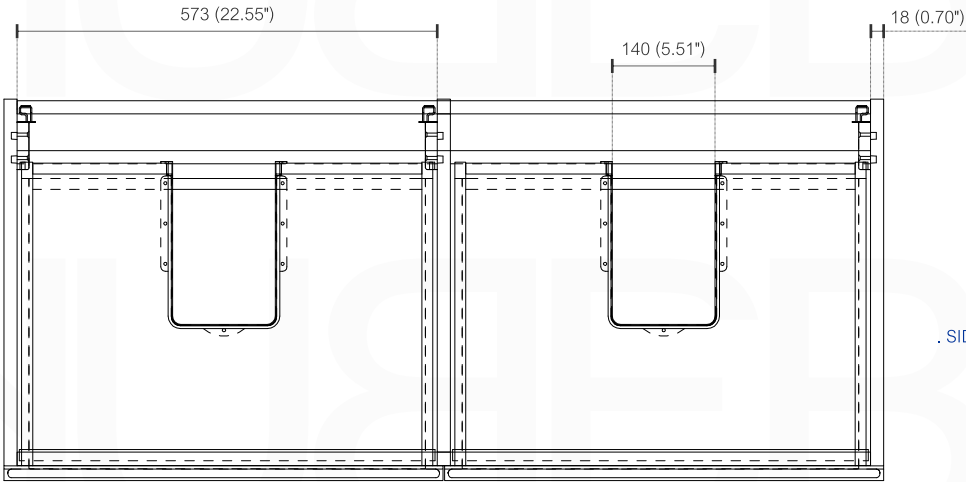

BALLI48D

Sink: BN1210DSINK

Dimensions:	width	depth	height
inches	47.6"	20.66"	21.06"
mm	1210	525	535

NOTE: DIMENSIONS AND TECHNICAL DETAILS ARE SUBJECT TO CHANGE WITHOUT NOTICE

. FRONT ELEVATION

. TOP ELEVATION

. SIDE ELEVATION

SQUARE SINK SPAIN
48" DOUBLE

. FRONT ELEVATION

. TOP ELEVATION

. SIDE ELEVATION

INSTALLATION GUIDE

Tools Required for Assembly

How to Install

Wall Preparation

Install 2" x 6" lumber between the wall studs. Desired height: 28".