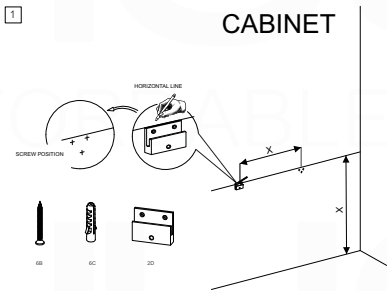

BALLI48D

Sink: BN1210DSINK

Dimensions:	width	depth	height
inches	47.6"	20.66"	21.06"
mm	1210	525	535

NOTE: DIMENSIONS AND TECHNICAL DETAILS ARE SUBJECT TO CHANGE WITHOUT NOTICE

. FRONT ELEVATION

. TOP ELEVATION

. SIDE ELEVATION

SQUARE SINK SPAIN
48" DOUBLE

. FRONT ELEVATION

. TOP ELEVATION

. SIDE ELEVATION

INSTALLATION GUIDE

Tools Required for Assembly

How to Install

Wall Preparation

Install 2" x 6" lumber between the wall studs. Desired height: 28".