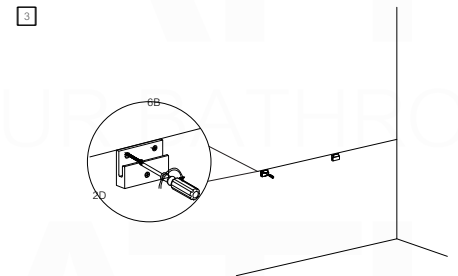

BALLI48D

Sink: BN1210DSINK

Dimensions:	width	depth	height
inches	47.6"	20.66"	21.06"
mm	1210	525	535

NOTE: DIMENSIONS AND TECHNICAL DETAILS ARE SUBJECT TO CHANGE WITHOUT NOTICE

. FRONT ELEVATION

. TOP ELEVATION

. SIDE ELEVATION

SQUARE SINK SPAIN
48" DOUBLE

. FRONT ELEVATION

. TOP ELEVATION

. SIDE ELEVATION

INSTALLATION GUIDE

Tools Required for Assembly

How to Install

Wall Preparation

Install 2" x 6" lumber between the wall studs. Desired height: 28".