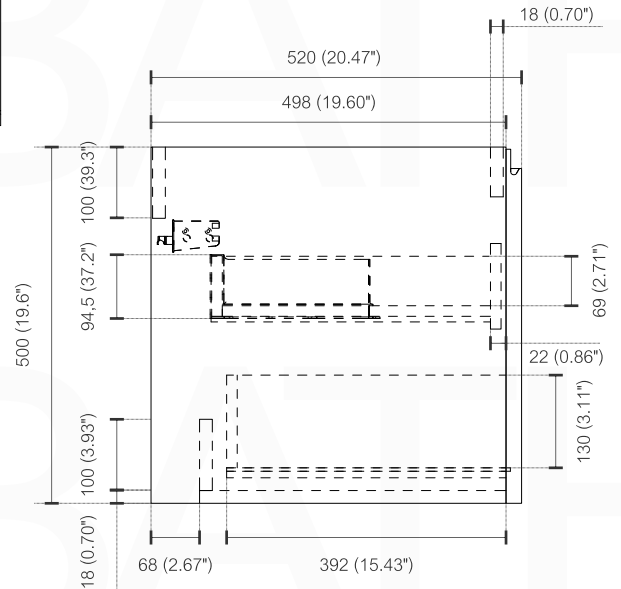

BALLI48D

Sink: BN1210DSINK

Dimensions:	width	depth	height
inches	47.6"	20.66"	21.06"
mm	1210	525	535

NOTE: DIMENSIONS AND TECHNICAL DETAILS ARE SUBJECT TO CHANGE WITHOUT NOTICE

. FRONT ELEVATION

. TOP ELEVATION

. SIDE ELEVATION

SQUARE SINK SPAIN
48" DOUBLE

. FRONT ELEVATION

. TOP ELEVATION

. SIDE ELEVATION

INSTALLATION GUIDE

Tools Required for Assembly

How to Install

Wall Preparation

Install 2" x 6" lumber between the wall studs. Desired height: 28".