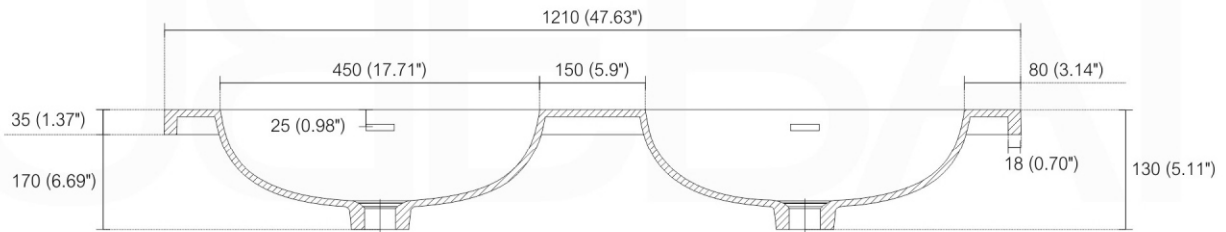

BALLI48D

Sink: BN1210DSINK

Dimensions:	width	depth	height
inches	47.6"	20.66"	21.06"
mm	1210	525	535

NOTE: DIMENSIONS AND TECHNICAL DETAILS ARE SUBJECT TO CHANGE WITHOUT NOTICE

. FRONT ELEVATION

. TOP ELEVATION

. SIDE ELEVATION

SQUARE SINK SPAIN
48" DOUBLE

. FRONT ELEVATION

. TOP ELEVATION

. SIDE ELEVATION

INSTALLATION GUIDE

Tools Required for Assembly

How to Install

Wall Preparation

Install 2" x 6" lumber between the wall studs. Desired height: 28".