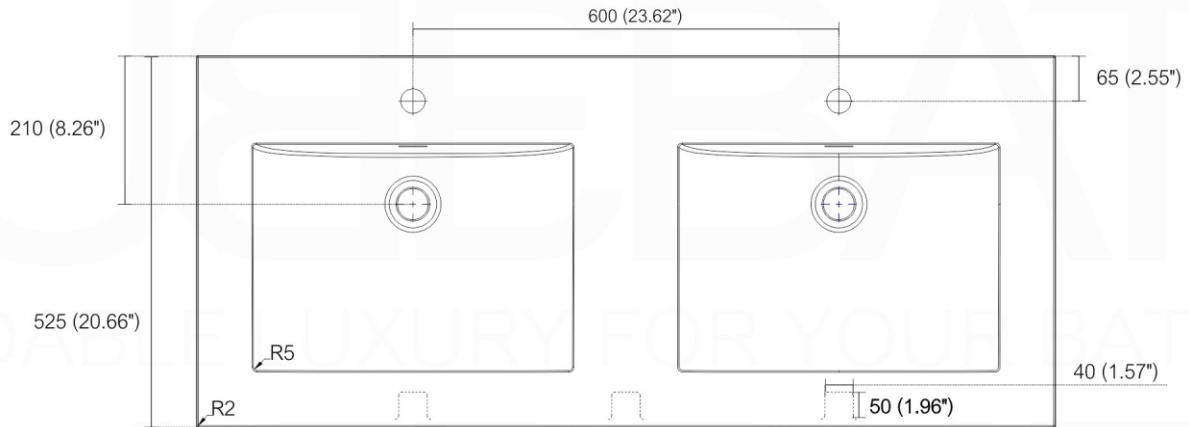

BALLI48D

Sink: BN1210DSINK

Dimensions:	width	depth	height
inches	47.6"	20.66"	21.06"
mm	1210	525	535

NOTE: DIMENSIONS AND TECHNICAL DETAILS ARE SUBJECT TO CHANGE WITHOUT NOTICE

. FRONT ELEVATION

. TOP ELEVATION

. SIDE ELEVATION

SQUARE SINK SPAIN
48" DOUBLE

. FRONT ELEVATION

. TOP ELEVATION

. SIDE ELEVATION

INSTALLATION GUIDE

Tools Required for Assembly

How to Install

Wall Preparation

Install 2" x 6" lumber between the wall studs. Desired height: 28".