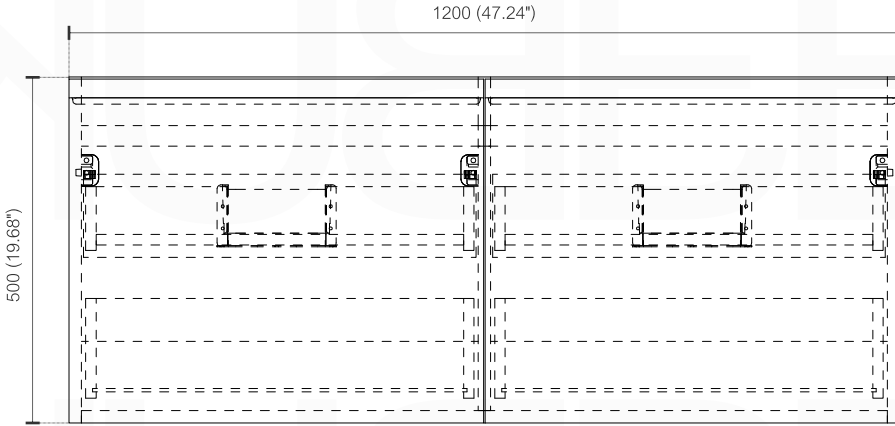

BALLI48D

Sink: BN1210DSINK

Dimensions:	width	depth	height
inches	47.6"	20.66"	21.06"
mm	1210	525	535

NOTE: DIMENSIONS AND TECHNICAL DETAILS ARE SUBJECT TO CHANGE WITHOUT NOTICE

. FRONT ELEVATION

. TOP ELEVATION

. SIDE ELEVATION

SQUARE SINK SPAIN
48" DOUBLE

. FRONT ELEVATION

. TOP ELEVATION

. SIDE ELEVATION

INSTALLATION GUIDE

Tools Required for Assembly

How to Install

Wall Preparation

Install 2" x 6" lumber between the wall studs. Desired height: 28".