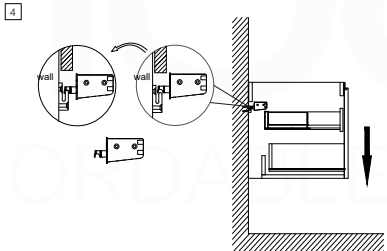

BALLI48D

Sink: BN1210DSINK

Dimensions:	width	depth	height
inches	47.6"	20.66"	21.06"
mm	1210	525	535

NOTE: DIMENSIONS AND TECHNICAL DETAILS ARE SUBJECT TO CHANGE WITHOUT NOTICE

. FRONT ELEVATION

. TOP ELEVATION

. SIDE ELEVATION

SQUARE SINK SPAIN
48" DOUBLE

. FRONT ELEVATION

. TOP ELEVATION

. SIDE ELEVATION

INSTALLATION GUIDE

Tools Required for Assembly

How to Install

Wall Preparation

Install 2" x 6" lumber between the wall studs. Desired height: 28".