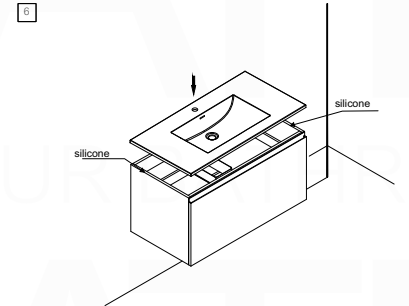

BALLI48D

Sink: BN1210DSINK

Dimensions:	width	depth	height
inches	47.6"	20.66"	21.06"
mm	1210	525	535

NOTE: DIMENSIONS AND TECHNICAL DETAILS ARE SUBJECT TO CHANGE WITHOUT NOTICE

. FRONT ELEVATION

. TOP ELEVATION

. SIDE ELEVATION

SQUARE SINK SPAIN
48" DOUBLE

. FRONT ELEVATION

. TOP ELEVATION

. SIDE ELEVATION

INSTALLATION GUIDE

Tools Required for Assembly

How to Install

Wall Preparation

Install 2" x 6" lumber between the wall studs. Desired height: 28".