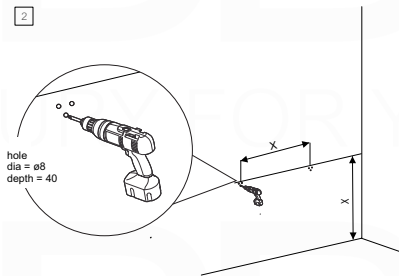

BALLI48D

Sink: BN1210DSINK

Dimensions:	width	depth	height
inches	47.6"	20.66"	21.06"
mm	1210	525	535

NOTE: DIMENSIONS AND TECHNICAL DETAILS ARE SUBJECT TO CHANGE WITHOUT NOTICE

. FRONT ELEVATION

. TOP ELEVATION

. SIDE ELEVATION

SQUARE SINK SPAIN
48" DOUBLE

. FRONT ELEVATION

. TOP ELEVATION

. SIDE ELEVATION

INSTALLATION GUIDE

Tools Required for Assembly

How to Install

Wall Preparation

Install 2" x 6" lumber between the wall studs. Desired height: 28".