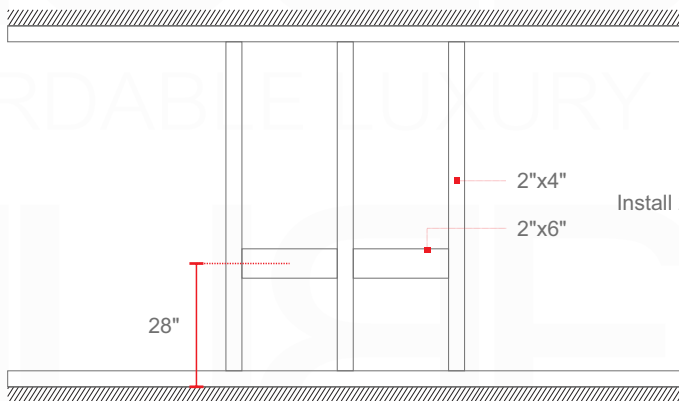

BALLI48D

Sink: BN1210DSINK

Dimensions:	width	depth	height
inches	47.6"	20.66"	21.06"
mm	1210	525	535

NOTE: DIMENSIONS AND TECHNICAL DETAILS ARE SUBJECT TO CHANGE WITHOUT NOTICE

. FRONT ELEVATION

. TOP ELEVATION

. SIDE ELEVATION

SQUARE SINK SPAIN
48" DOUBLE

. FRONT ELEVATION

. TOP ELEVATION

. SIDE ELEVATION

INSTALLATION GUIDE

Tools Required for Assembly

How to Install

Wall Preparation

Install 2" x 6" lumber between the wall studs. Desired height: 28".