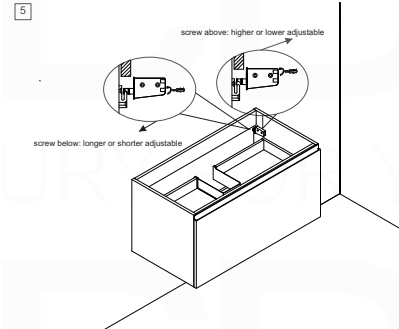

BALLI48D

Sink: BN1210DSINK

Dimensions:	width	depth	height
inches	47.6"	20.66"	21.06"
mm	1210	525	535

NOTE: DIMENSIONS AND TECHNICAL DETAILS ARE SUBJECT TO CHANGE WITHOUT NOTICE

. FRONT ELEVATION

. TOP ELEVATION

. SIDE ELEVATION

SQUARE SINK SPAIN
48" DOUBLE

. FRONT ELEVATION

. TOP ELEVATION

. SIDE ELEVATION

INSTALLATION GUIDE

Tools Required for Assembly

How to Install

Wall Preparation

Install 2" x 6" lumber between the wall studs. Desired height: 28".