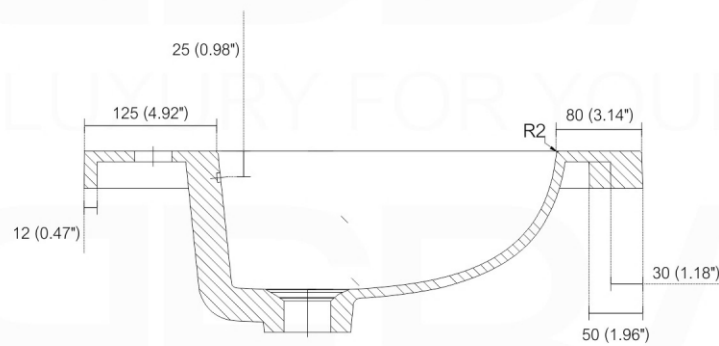

BALLI48D

Sink: BN1210DSINK

Dimensions:	width	depth	height
inches	47.6"	20.66"	21.06"
mm	1210	525	535

NOTE: DIMENSIONS AND TECHNICAL DETAILS ARE SUBJECT TO CHANGE WITHOUT NOTICE

. FRONT ELEVATION

. TOP ELEVATION

. SIDE ELEVATION

SQUARE SINK SPAIN
48" DOUBLE

. FRONT ELEVATION

. TOP ELEVATION

. SIDE ELEVATION

INSTALLATION GUIDE

Tools Required for Assembly

How to Install

Wall Preparation

Install 2" x 6" lumber between the wall studs. Desired height: 28".