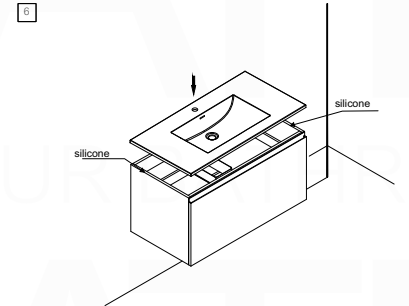

BALLI60D

Sink: BN1510SSINK

Dimensions:	width	depth	height
inches	59.4"	20.66"	21.06"
mm	1510	525	535

NOTE: DIMENSIONS AND TECHNICAL DETAILS ARE SUBJECT TO CHANGE WITHOUT NOTICE

. FRONT ELEVATION

. TOP ELEVATION

. SIDE ELEVATION

SQUARE SINK SPAIN
60" DOUBLE

. FRONT ELEVATION

. TOP ELEVATION

. SIDE ELEVATION

INSTALLATION GUIDE

Tools Required for Assembly

How to Install

Wall Preparation

Install 2"x 6" lumber between the wall studs. Desired height: 28".