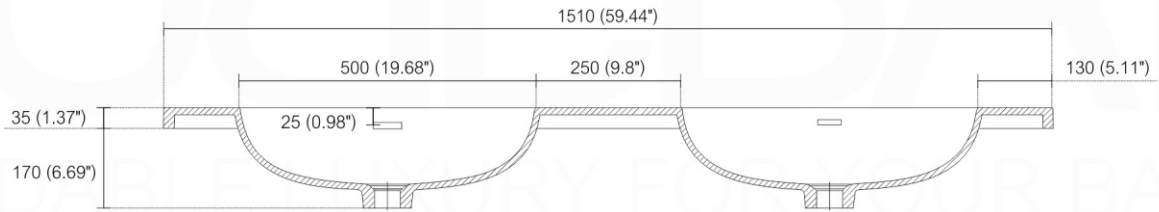

BALLI60D

Sink: BN1510SSINK

Dimensions:	width	depth	height
inches	59.4"	20.66"	21.06"
mm	1510	525	535

NOTE: DIMENSIONS AND TECHNICAL DETAILS ARE SUBJECT TO CHANGE WITHOUT NOTICE

. FRONT ELEVATION

. TOP ELEVATION

. SIDE ELEVATION

SQUARE SINK SPAIN
60" DOUBLE

. FRONT ELEVATION

. TOP ELEVATION

. SIDE ELEVATION

INSTALLATION GUIDE

Tools Required for Assembly

How to Install