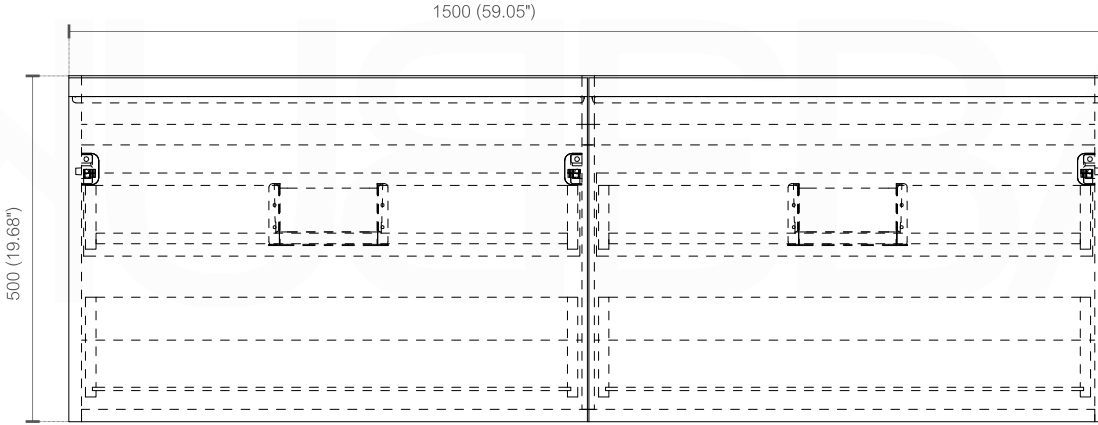

BALLI60D

Sink: BN1510SSINK

Dimensions:	width	depth	height
inches	59.4"	20.66"	21.06"
mm	1510	525	535

NOTE: DIMENSIONS AND TECHNICAL DETAILS ARE SUBJECT TO CHANGE WITHOUT NOTICE

. FRONT ELEVATION

. TOP ELEVATION

. SIDE ELEVATION

SQUARE SINK SPAIN
60" DOUBLE

. FRONT ELEVATION

. TOP ELEVATION

. SIDE ELEVATION

INSTALLATION GUIDE

Tools Required for Assembly

How to Install

Wall Preparation

Install 2"x 6" lumber between the wall studs. Desired height: 28".