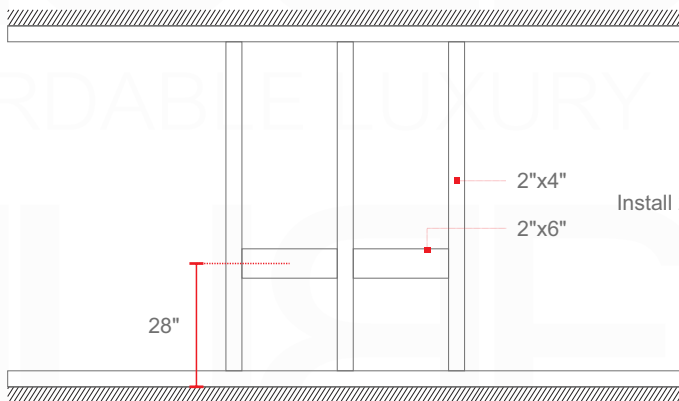

BALLI60D

Sink: BN1510SSINK

Dimensions:	width	depth	height
inches	59.4"	20.66"	21.06"
mm	1510	525	535

NOTE: DIMENSIONS AND TECHNICAL DETAILS ARE SUBJECT TO CHANGE WITHOUT NOTICE

. FRONT ELEVATION

. TOP ELEVATION

. SIDE ELEVATION

SQUARE SINK SPAIN
60" DOUBLE

. FRONT ELEVATION

. TOP ELEVATION

. SIDE ELEVATION

INSTALLATION GUIDE

Tools Required for Assembly

How to Install

Wall Preparation

Install 2"x 6" lumber between the wall studs. Desired height: 28".