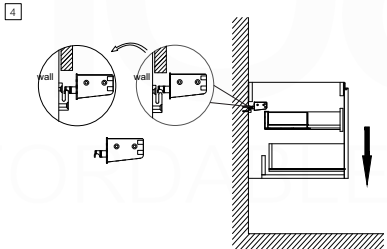

BALLI60D

Sink: BN1510SSINK

Dimensions:	width	depth	height
inches	59.4"	20.66"	21.06"
mm	1510	525	535

NOTE: DIMENSIONS AND TECHNICAL DETAILS ARE SUBJECT TO CHANGE WITHOUT NOTICE

. FRONT ELEVATION

. TOP ELEVATION

. SIDE ELEVATION

SQUARE SINK SPAIN
60" DOUBLE

. FRONT ELEVATION

. TOP ELEVATION

. SIDE ELEVATION

INSTALLATION GUIDE

Tools Required for Assembly

How to Install

Wall Preparation

Install 2"x 6" lumber between the wall studs. Desired height: 28".