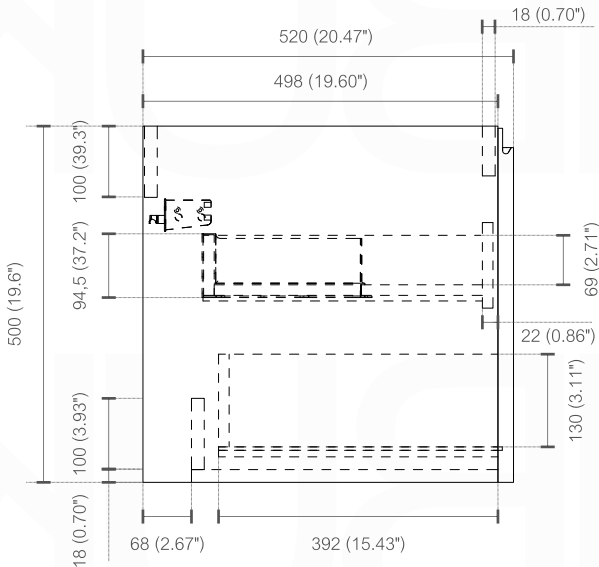

BALLI60D

Sink: BN1510SSINK

Dimensions:	width	depth	height
inches	59.4"	20.66"	21.06"
mm	1510	525	535

NOTE: DIMENSIONS AND TECHNICAL DETAILS ARE SUBJECT TO CHANGE WITHOUT NOTICE

. FRONT ELEVATION

. TOP ELEVATION

. SIDE ELEVATION

SQUARE SINK SPAIN
60" DOUBLE

. FRONT ELEVATION

. TOP ELEVATION

. SIDE ELEVATION

INSTALLATION GUIDE

Tools Required for Assembly

How to Install

Wall Preparation

Install 2"x 6" lumber between the wall studs. Desired height: 28".