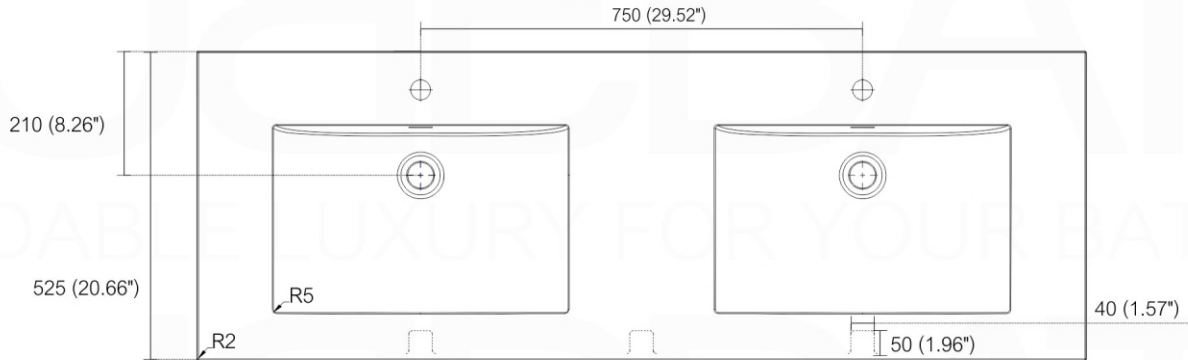

BALLI60D

Sink: BN1510SSINK

Dimensions:	width	depth	height
inches	59.4"	20.66"	21.06"
mm	1510	525	535

NOTE: DIMENSIONS AND TECHNICAL DETAILS ARE SUBJECT TO CHANGE WITHOUT NOTICE

. FRONT ELEVATION

. TOP ELEVATION

. SIDE ELEVATION

SQUARE SINK SPAIN
60" DOUBLE

. FRONT ELEVATION

. TOP ELEVATION

. SIDE ELEVATION

INSTALLATION GUIDE

Tools Required for Assembly

How to Install

Wall Preparation

Install 2"x 6" lumber between the wall studs. Desired height: 28".