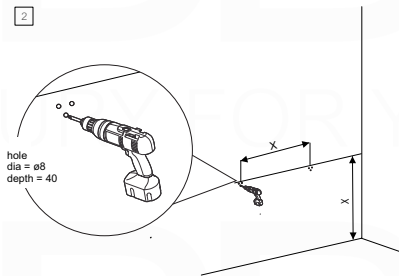

BALLI60D

Sink: BN1510SSINK

Dimensions:	width	depth	height
inches	59.4"	20.66"	21.06"
mm	1510	525	535

NOTE: DIMENSIONS AND TECHNICAL DETAILS ARE SUBJECT TO CHANGE WITHOUT NOTICE

. FRONT ELEVATION

. TOP ELEVATION

. SIDE ELEVATION

SQUARE SINK SPAIN
60" DOUBLE

. FRONT ELEVATION

. TOP ELEVATION

. SIDE ELEVATION

INSTALLATION GUIDE

Tools Required for Assembly

How to Install

Wall Preparation

Install 2"x 6" lumber between the wall studs. Desired height: 28".