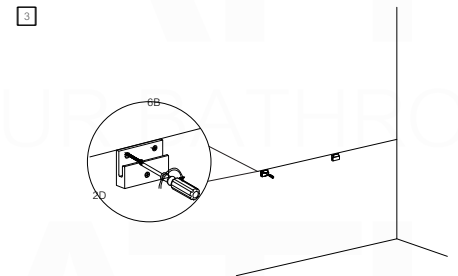

BALLI60D

Sink: BN1510SSINK

Dimensions:	width	depth	height
inches	59.4"	20.66"	21.06"
mm	1510	525	535

NOTE: DIMENSIONS AND TECHNICAL DETAILS ARE SUBJECT TO CHANGE WITHOUT NOTICE

. FRONT ELEVATION

. TOP ELEVATION

. SIDE ELEVATION

SQUARE SINK SPAIN
60" DOUBLE

. FRONT ELEVATION

. TOP ELEVATION

. SIDE ELEVATION

INSTALLATION GUIDE

Tools Required for Assembly

How to Install

Wall Preparation

Install 2"x 6" lumber between the wall studs. Desired height: 28".