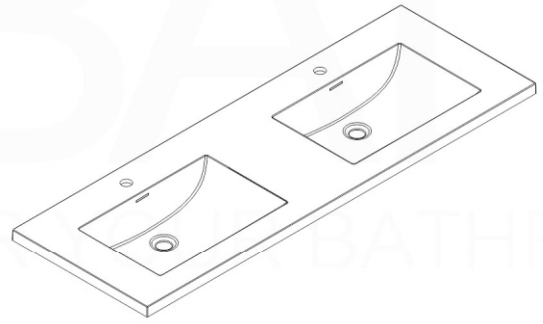

BALLI60D

Sink: BN1510SSINK

Dimensions:	width	depth	height
inches	59.4"	20.66"	21.06"
mm	1510	525	535

NOTE: DIMENSIONS AND TECHNICAL DETAILS ARE SUBJECT TO CHANGE WITHOUT NOTICE

. FRONT ELEVATION

. TOP ELEVATION

. SIDE ELEVATION

SQUARE SINK SPAIN
60" DOUBLE

. FRONT ELEVATION

. TOP ELEVATION

. SIDE ELEVATION

INSTALLATION GUIDE

Tools Required for Assembly

How to Install