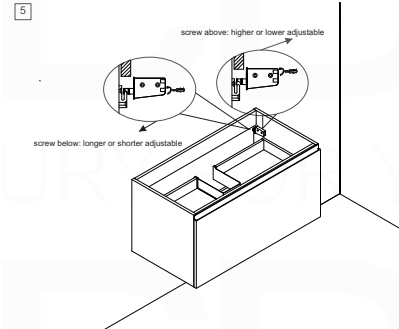

BALLI60D

Sink: BN1510SSINK

Dimensions:	width	depth	height
inches	59.4"	20.66"	21.06"
mm	1510	525	535

NOTE: DIMENSIONS AND TECHNICAL DETAILS ARE SUBJECT TO CHANGE WITHOUT NOTICE

. FRONT ELEVATION

. TOP ELEVATION

. SIDE ELEVATION

SQUARE SINK SPAIN
60" DOUBLE

. FRONT ELEVATION

. TOP ELEVATION

. SIDE ELEVATION

INSTALLATION GUIDE

Tools Required for Assembly

How to Install

Wall Preparation

Install 2"x 6" lumber between the wall studs. Desired height: 28".