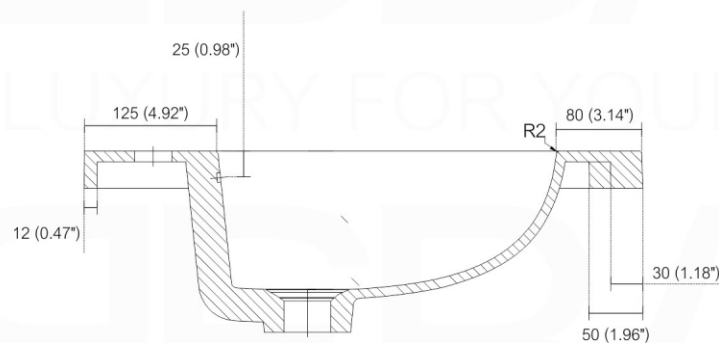

BALLI60D

Sink: BN1510SSINK

Dimensions:	width	depth	height
inches	59.4"	20.66"	21.06"
mm	1510	525	535

NOTE: DIMENSIONS AND TECHNICAL DETAILS ARE SUBJECT TO CHANGE WITHOUT NOTICE

. FRONT ELEVATION

. TOP ELEVATION

. SIDE ELEVATION

SQUARE SINK SPAIN
60" DOUBLE

. FRONT ELEVATION

. TOP ELEVATION

. SIDE ELEVATION

INSTALLATION GUIDE

Tools Required for Assembly

How to Install

Wall Preparation

Install 2"x 6" lumber between the wall studs. Desired height: 28".