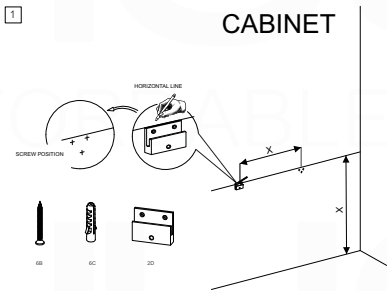

BALLI60D

Sink: BN1510SSINK

Dimensions:	width	depth	height
inches	59.4"	20.66"	21.06"
mm	1510	525	535

NOTE: DIMENSIONS AND TECHNICAL DETAILS ARE SUBJECT TO CHANGE WITHOUT NOTICE

. FRONT ELEVATION

. TOP ELEVATION

. SIDE ELEVATION

SQUARE SINK SPAIN
60" DOUBLE

. FRONT ELEVATION

. TOP ELEVATION

. SIDE ELEVATION

INSTALLATION GUIDE

Tools Required for Assembly

How to Install

Wall Preparation

Install 2"x 6" lumber between the wall studs. Desired height: 28".