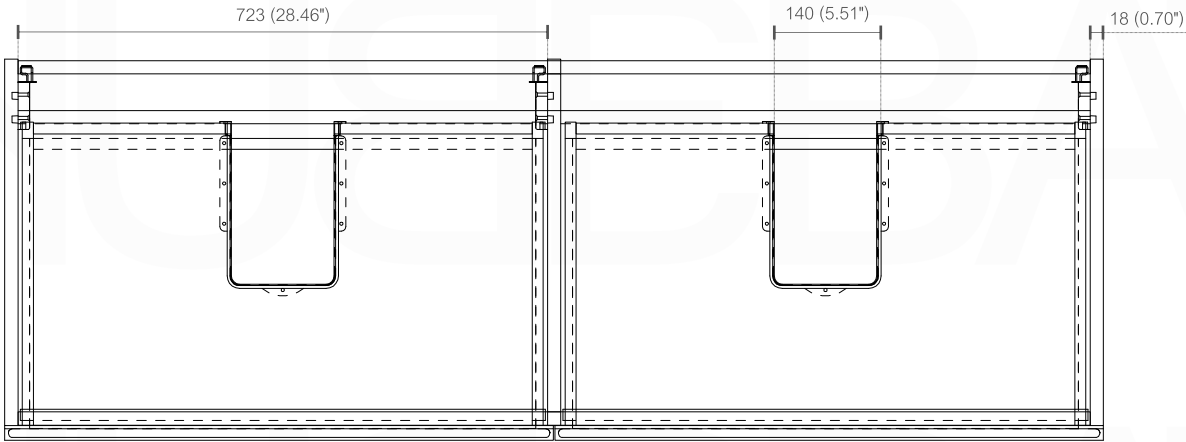

BALLI60D

Sink: BN1510SSINK

Dimensions:	width	depth	height
inches	59.4"	20.66"	21.06"
mm	1510	525	535

NOTE: DIMENSIONS AND TECHNICAL DETAILS ARE SUBJECT TO CHANGE WITHOUT NOTICE

. FRONT ELEVATION

. TOP ELEVATION

. SIDE ELEVATION

SQUARE SINK SPAIN
60" DOUBLE

. FRONT ELEVATION

. TOP ELEVATION

. SIDE ELEVATION

INSTALLATION GUIDE

Tools Required for Assembly

How to Install

Wall Preparation

Install 2"x 6" lumber between the wall studs. Desired height: 28".