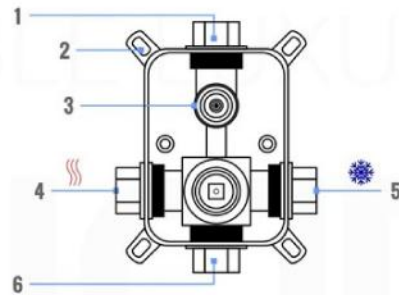

### CONFIG.03

RAIN SHOWER W/BODY JETS

- 1 - UPPER END OUTLET PIPE INTERFACE
- 2 - MOUNTING FIXED HOLE
- 3 - DIVERTER
- 4 - HOT WATER PIPE INTERFACE
- 5 - COLD WATER PIPE INTERFACE
- 6 - LOWER END OUTLET INTERFACE