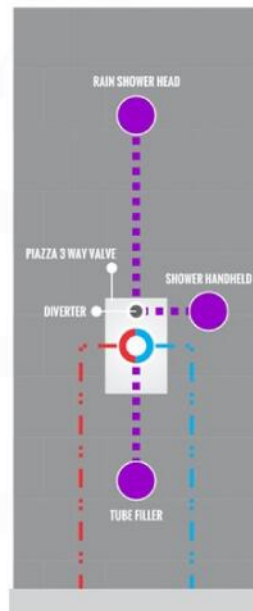

### CONFIG.02

RAIN SHOWER W/HANDHELD AND MESSAGE BODY JETS

### CONFIG.03

RAIN SHOWER W/TUBE FILLER AND MESSAGE BODY JETS

- 1 - UPPER END OUTLET PIPE INTERFACE
- 2 - MOUNTING FIXED HOLE
- 3 - DIVERTER
- 4 - HOT WATER PIPE INTERFACE
- 5 - LOWER END OUTLET INTERFACE
- 6 - HANDHELD SHOWER CONNECTION PORT
- 7 - COLD WATER PIPE INTERFACE

### CONFIG.01

RAIN SHOWER W/HANDHELD AND TUB FILLER