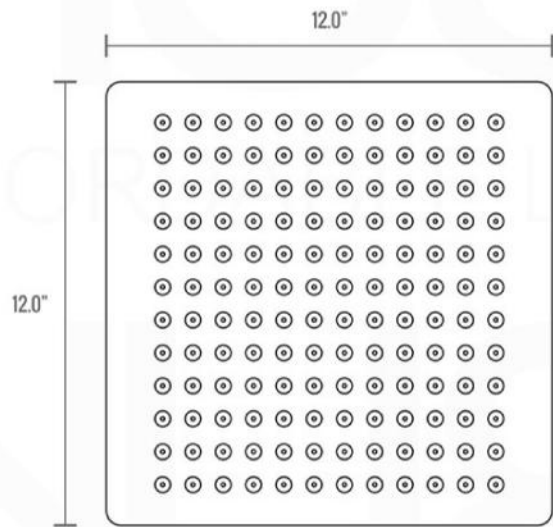

PIAZZA RAIN SHOWER HEAD (ARS300)