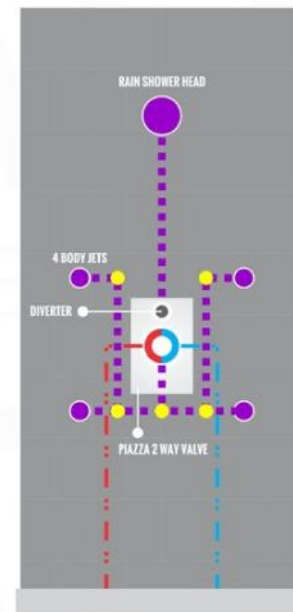

CONFIG.03

RAIN SHOWER W/BODY JETS