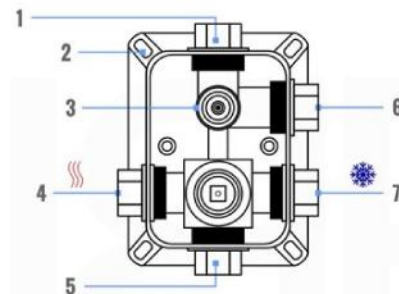

CONFIG.03

RAIN SHOWER W/TUBE FILLER AND MESSAGE BODY JETS