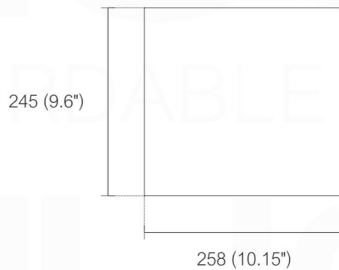

. SIDE ELEVATION