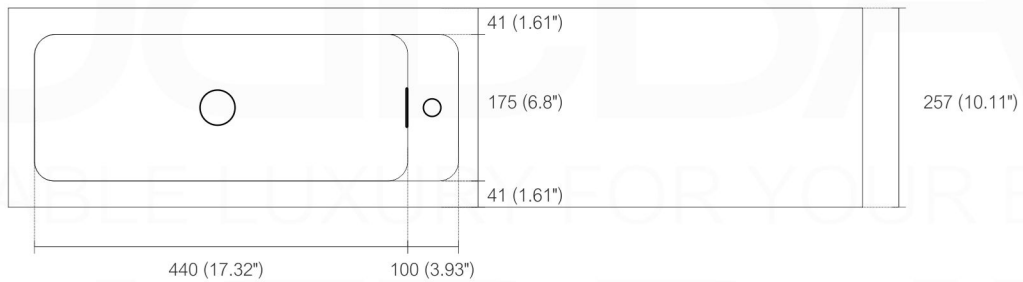

KUBE ELISE KE 1100

Sink: KE1100SINK

Dimensions:	width	depth	height
inches	43.7"	10.11"	9.6"
mm	1110	257	245

NOTE: DIMENSIONS AND TECHNICAL DETAILS ARE SUBJECT TO CHANGE WITHOUT NOTICE

. FRONT ELEVATION

. TOP ELEVATION