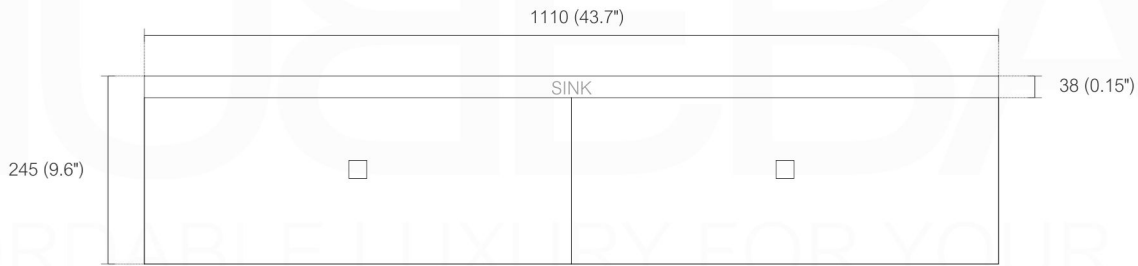

KUBE ELISE KE 1100

Sink: KE1100SINK

Dimensions:	width	depth	height
inches	43.7"	10.11"	9.6"
mm	1110	257	245

NOTE: DIMENSIONS AND TECHNICAL DETAILS ARE SUBJECT TO CHANGE WITHOUT NOTICE

. FRONT ELEVATION

. TOP ELEVATION

. SIDE ELEVATION

. SINK