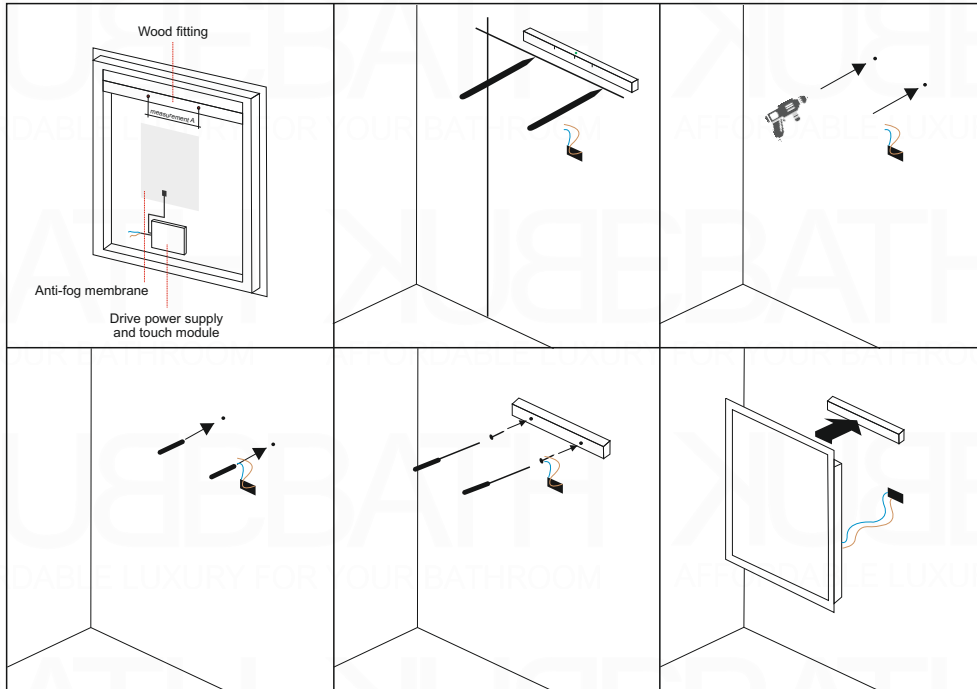

KUBE MAGNO LED MIRROR

The **Kube LED Mirror** features a sensor on/off switch and a 3x magnifying mirror, that is great for shaving and makeup, dimmer to adjust lighting and anti-fog technology. All Kubebath LED mirrors are made with the highest quality components.

FRONT VIEW

SIDE VIEW

SKU	Width x Depth x Height	
	inch	mm
KLEDM24	23.03 x 1.18 x 31.49	585 x 30 x 800
KLEDM30	29.13 x 1.18 x 31.49	740 x 30 x 800
KLEDM36	35.03 x 1.18 x 31.49	890 x 30 x 800
KLEDM48	47.04 x 1.18 x 31.49	1195 x 30 x 800
KLEDM60	59.05 x 1.18 x 31.49	1500 x 30 x 800
KLEDM70	70.07 x 1.18 x 31.49	1780 x 30 x 800

Note: Model shown for installation purposes only. Does not represent actual product.

Voltage: 110V
Connect to the power supply

Connect 2 wires:
neutral (blue)
hot (brown)

Drive power supply and touch module