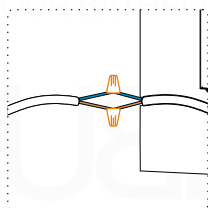

FRONT VIEW

SIDE VIEW

SKU	Width x Depth x Height	
	inch	mm
KLEDM24	23.03 x 1.18 x 31.49	585 x 30 x 800
KLEDM30	29.13 x 1.18 x 31.49	740 x 30 x 800
KLEDM36	35.03 x 1.18 x 31.49	890 x 30 x 800
KLEDM48	47.04 x 1.18 x 31.49	1195 x 30 x 800
KLEDM60	59.05 x 1.18 x 31.49	1500 x 30 x 800
KLEDM70	70.07 x 1.18 x 31.49	1780 x 30 x 800

Note: Model shown for installation purposes only. Does not represent actual product.

Voltage: 110V
Connect to the power supply

Connect 2 wires:
neutral (blue)
hot (brown)

Drive power supply and touch module