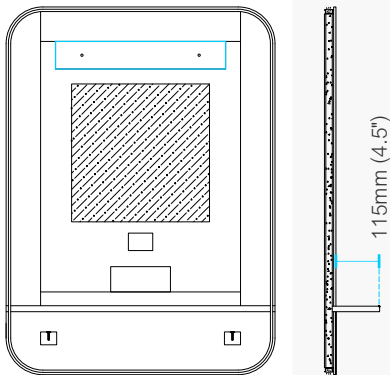

Lumino Led Mirror

The **Lumino LED Mirror** features a convenient touch sensor on/off switch, making it ideal for shaving and makeup application. It includes an integrated acrylic LED shelf, a built-in dimmer to easily adjust the lighting, and advanced **anti-fog technology** to ensure a clear reflection, even after hot showers.

FRONT VIEW

BACK VIEW

SIDE VIEW

Note: Model shown for installation purposes only. Does not represent actual product.

Voltage: 110V
Connect to the power supply

Connect 2 wires:
neutral (blue)
hot (brown)

Drive power supply and touch module

SKU	Dimensions:	width	depth	height	Dimensions:	width	depth	height
KLSA24LED	inches	23"	4.7"	31.5"	mm	585	120	800
KLSA32LED		29"	4.7"	31.5"		740	120	800
KLSA36LED		35"	4.7"	31.5"		890	120	800
KLSA48LED		47"	4.7"	31.5"		1195	120	800
KLSA60LED		59"	4.7"	31.5"		1500	120	800
KLSA70LED		70"	4.7"	31.5"		1780	120	800