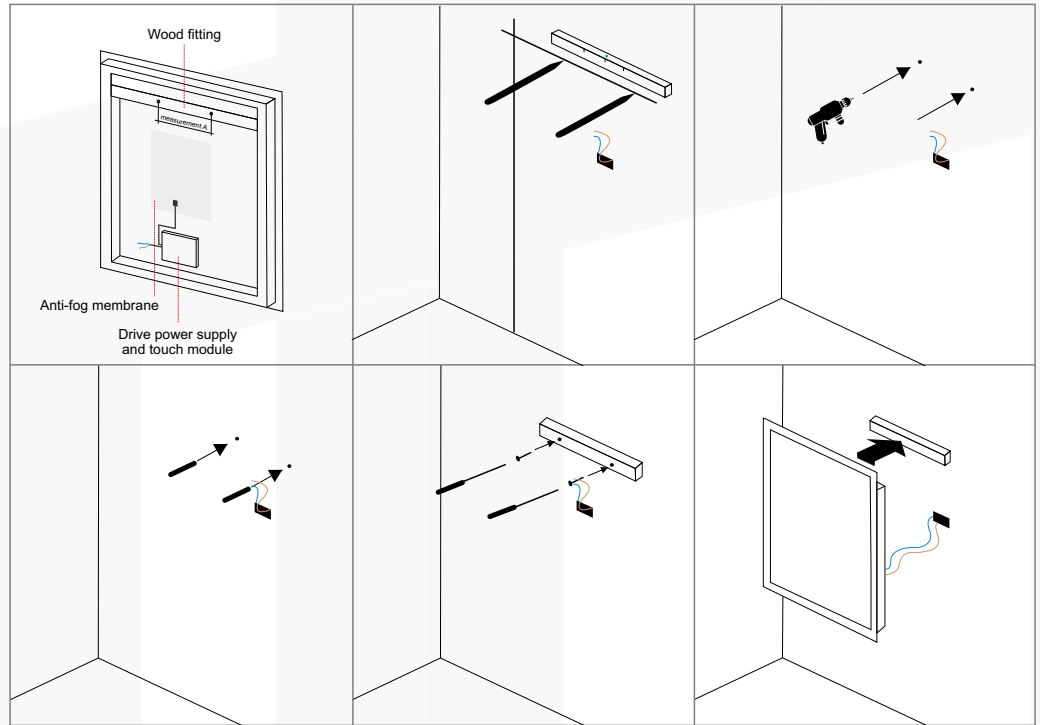

Lumino Led Mirror

The **Lumino LED Mirror** features a convenient touch sensor on/off switch, making it ideal for shaving and makeup application. It includes an integrated acrylic LED shelf, a built-in dimmer to easily adjust the lighting, and advanced **anti-fog technology** to ensure a clear reflection, even after hot showers.

Like all KubeBath LED mirrors, the Lumino is crafted with premium-quality components for long-lasting performance. The energy-efficient LED strips have an average lifespan of **50,000 hours**, providing years of reliable, virtually maintenance-free illumination.

FRONT VIEW

BACK VIEW

SIDE VIEW

Note: Model shown for installation purposes only. Does not represent actual product.

Voltage: 110V
Connect to the power supply

Connect 2 wires:
neutral (blue)
hot (brown)

Drive power supply and touch module