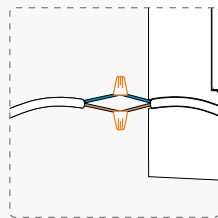

FRONT VIEW

BACK VIEW

SIDE VIEW

Note: Model shown for installation purposes only. Does not represent actual product.

Voltage: 110V
Connect to the power supply

Connect 2 wires:
neutral (blue)
hot (brown)

Drive power supply and touch module

SKU	Dimensions:	width	depth	height	Dimensions:	width	depth	height
KLSA24LED	inches	23"	4.7"	31.5"	mm	585	120	800
KLSA32LED		29"	4.7"	31.5"		740	120	800
KLSA36LED		35"	4.7"	31.5"		890	120	800
KLSA48LED		47"	4.7"	31.5"		1195	120	800
KLSA60LED		59"	4.7"	31.5"		1500	120	800
KLSA70LED		70"	4.7"	31.5"		1780	120	800