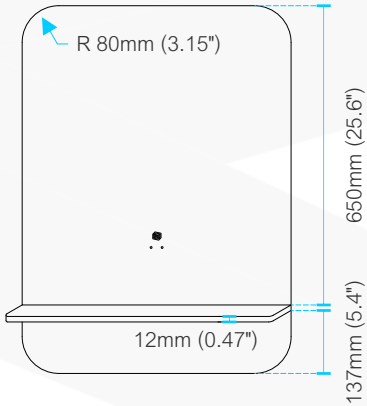

Lumino Led Mirror

The **Lumino LED Mirror** features a convenient touch sensor on/off switch, making it ideal for shaving and makeup application. It includes an integrated acrylic LED shelf, a built-in dimmer to easily adjust the lighting, and advanced **anti-fog technology** to ensure a clear reflection, even after hot showers.

FRONT VIEW

BACK VIEW

SIDE VIEW

Note: Model shown for installation purposes only. Does not represent actual product.

Voltage: 110V
Connect to the power supply

Connect 2 wires:
neutral (blue)
hot (brown)

Drive power supply and touch module

SKU	Dimensions:	width	depth	height	Dimensions:	width	depth	height
KLSA24LED	inches	23"	4.7"	31.5"	mm	585	120	800
KLSA32LED		29"	4.7"	31.5"		740	120	800
KLSA36LED		35"	4.7"	31.5"		890	120	800
KLSA48LED		47"	4.7"	31.5"		1195	120	800
KLSA60LED		59"	4.7"	31.5"		1500	120	800
KLSA70LED		70"	4.7"	31.5"		1780	120	800