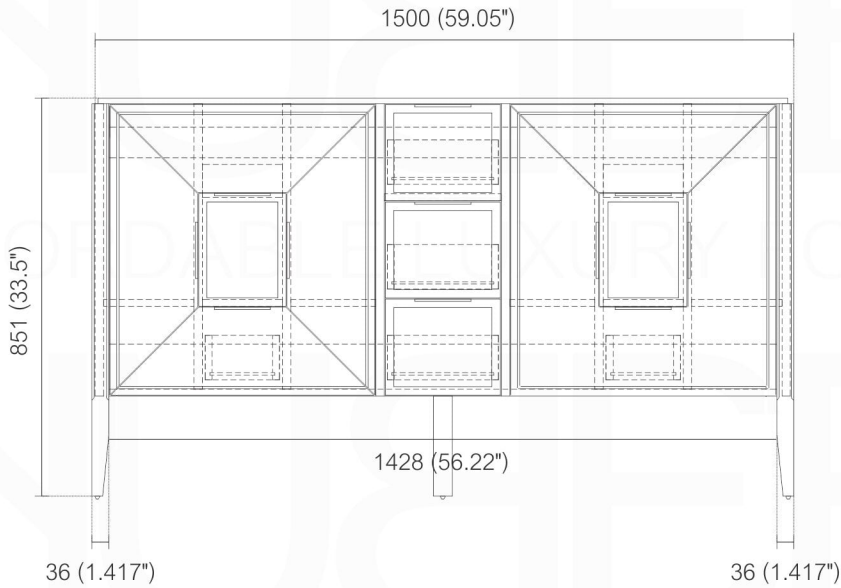

VETRO KV8860

Sink: DV60-TOP

Dimensions:	width	depth	height
inches	59.2"	21.6"	33.5"
mm	1500	548.6	851

NOTE: DIMENSIONS AND TECHNICAL DETAILS ARE SUBJECT TO CHANGE WITHOUT NOTICE

. FRONT ELEVATION

. SIDE ELEVATION