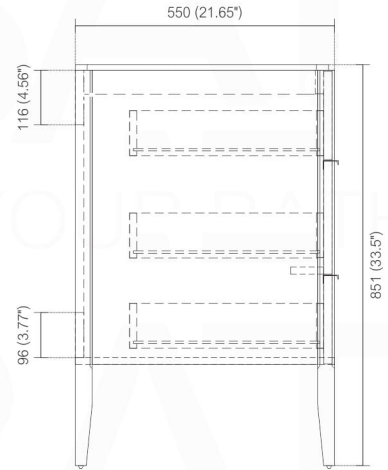

VETRO KV8860

Sink: DV60-TOP

Dimensions:	width	depth	height
inches	59.2"	21.6"	33.5"
mm	1500	548.6	851

NOTE: DIMENSIONS AND TECHNICAL DETAILS ARE SUBJECT TO CHANGE WITHOUT NOTICE

. FRONT ELEVATION

. SIDE ELEVATION

. TOP ELEVATION

. SINK