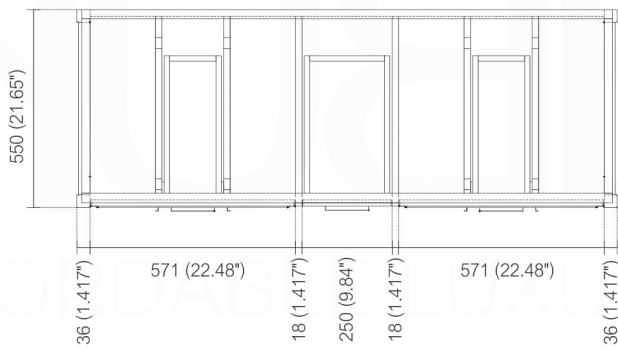

VETRO KV8860

Sink: DV60-TOP

Dimensions:	width	depth	height
inches	59.2"	21.6"	33.5"
mm	1500	548.6	851

NOTE: DIMENSIONS AND TECHNICAL DETAILS ARE SUBJECT TO CHANGE WITHOUT NOTICE

. TOP ELEVATION