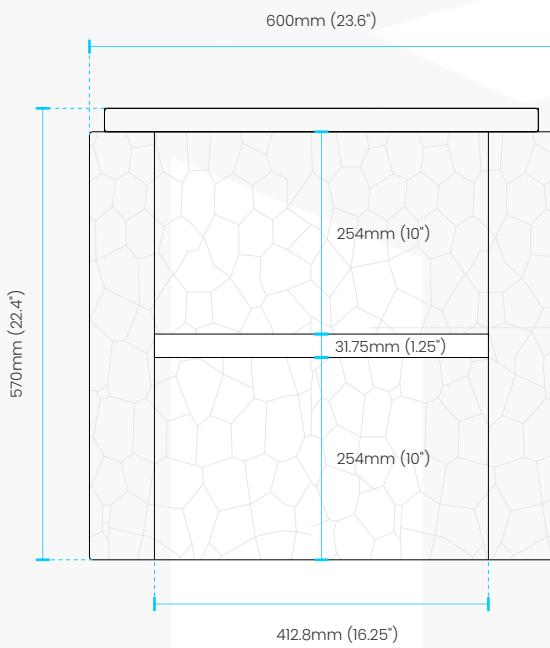

Measurements for the cabinet only

Dimensions:	width	depth	height
inches	23.6"	20.3"	22.4"
mm	600	515	570

COUTERTOP SKU# LUMI24SINK-MW

FRONT VIEW

SIDE VIEW

TOP VIEW