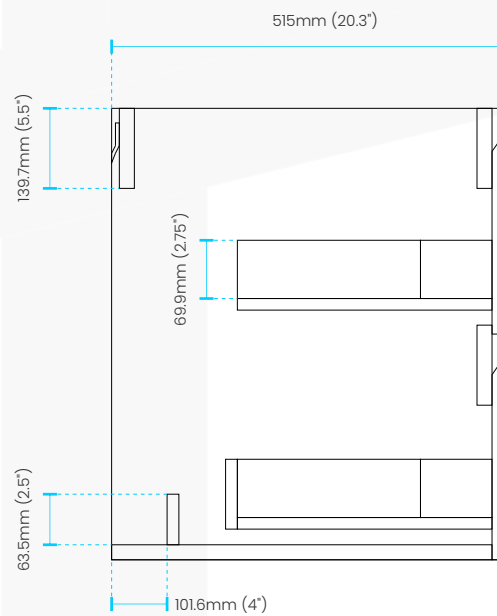

Measurements for the cabinet only

Dimensions:	width	depth	height
inches	23.6"	20.3"	22.4"
mm	600	515	570

COUTERTOP SKU# LUMI24SINK-MW

FRONT VIEW

SIDE VIEW

TOP VIEW