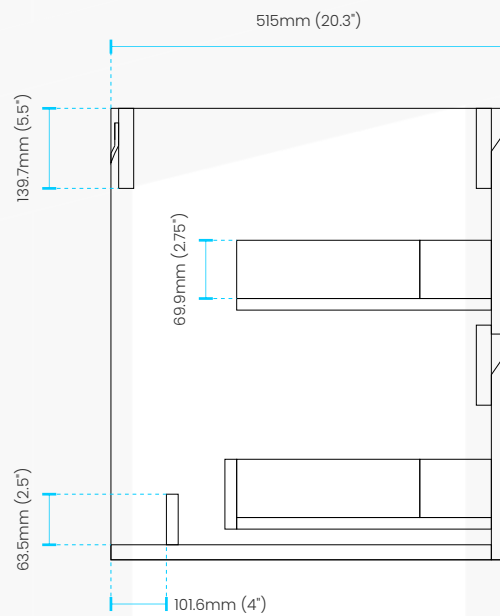

Measurements for the cabinet only

Dimensions:	width	depth	height
inches	31.5"	20.3"	22.4"
mm	800	515	570

COUTERTOP SKU# LUMI32SINK-MW

FRONT VIEW

SIDE VIEW

TOP VIEW