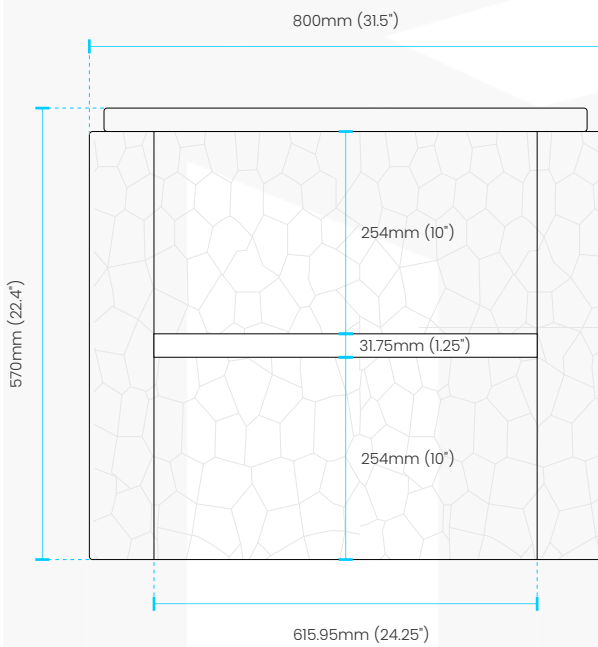

Measurements for the cabinet only

Dimensions:	width	depth	height
inches	31.5"	20.3"	22.4"
mm	800	515	570

COUTERTOP SKU# LUMI32SINK-MW

FRONT VIEW

SIDE VIEW

TOP VIEW