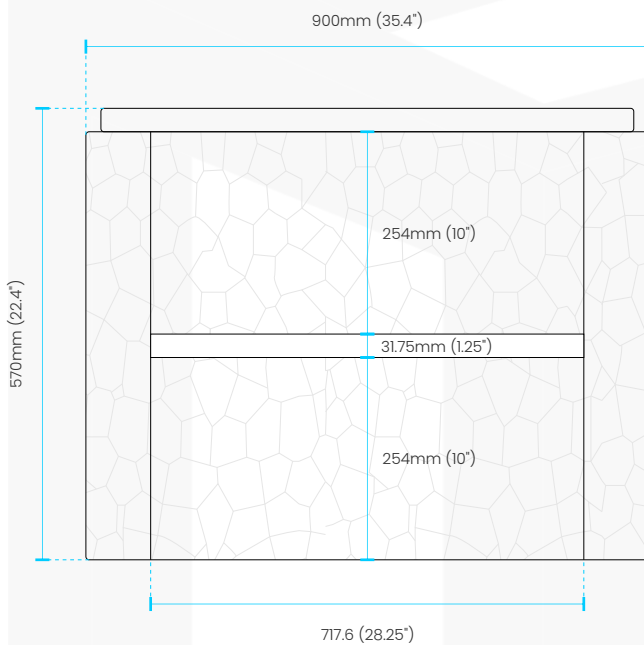

Measurements for the cabinet only

Dimensions:	width	depth	height
inches	35.4"	20.3"	22.4"
mm	900	515	570

COUTERTOP SKU# LUMI36SINK-MW

FRONT VIEW

SIDE VIEW

TOP VIEW