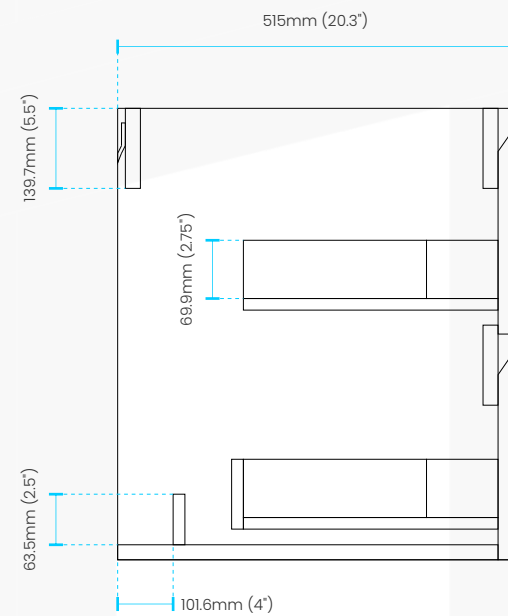

Measurements for the cabinet only

Dimensions:	width	depth	height
inches	35.4"	20.3"	22.4"
mm	900	515	570

COUTERTOP SKU# LUMI36SINK-MW

FRONT VIEW

SIDE VIEW

TOP VIEW