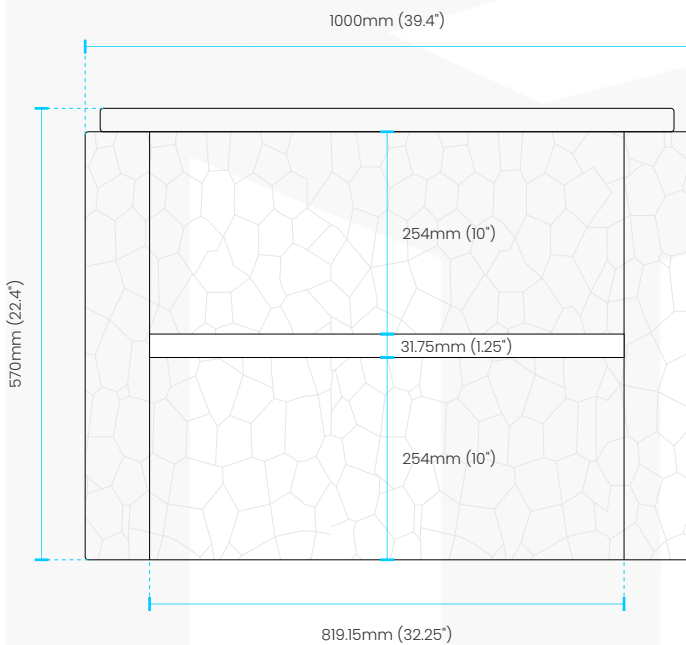

Measurements for the cabinet only

Dimensions:	width	depth	height
inches	39.4"	20.3"	22.4"
mm	1000	515	570

COUTERTOP SKU# **LUMI40SINK-MW**

FRONT VIEW

SIDE VIEW

TOP VIEW