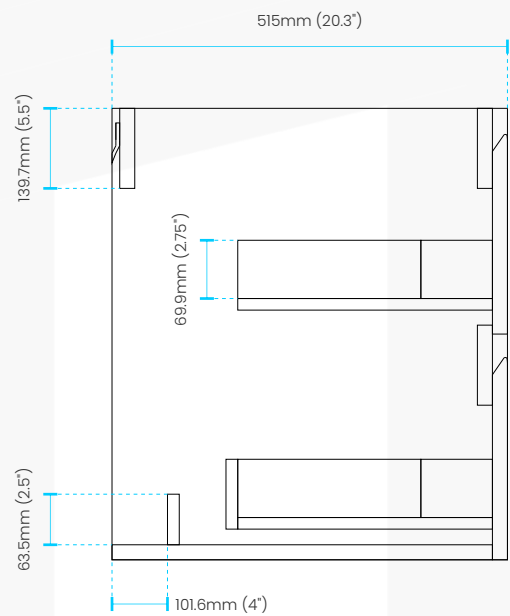

Measurements for the cabinet only

Dimensions:	width	depth	height
inches	39.4"	20.3"	22.4"
mm	1000	515	570

COUTERTOP SKU# **LUMI40SINK-MW**

FRONT VIEW

SIDE VIEW

TOP VIEW