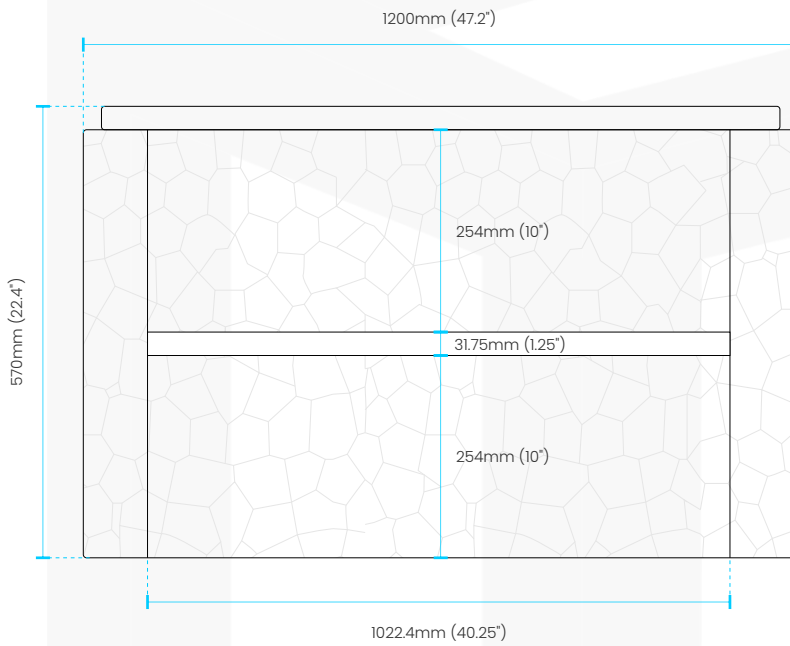

Measurements for the cabinet only

Dimensions:	width	depth	height
inches	47.2"	20.3"	22.4"
mm	1200	515	570

COUTERTOP SKU# **LUMI48SINK-MW**

FRONT VIEW

SIDE VIEW

TOP VIEW