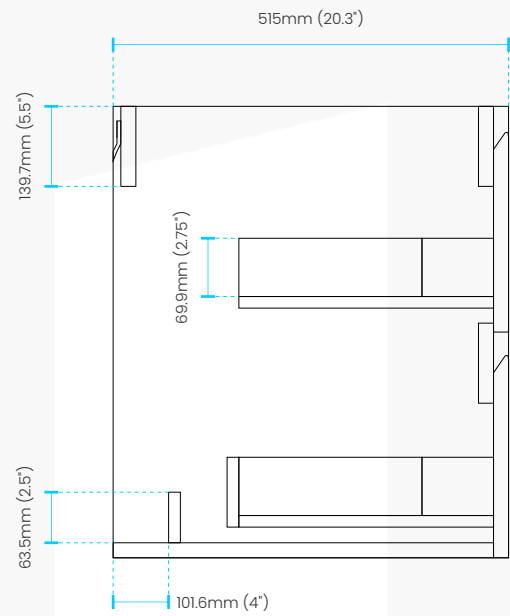

Measurements for the cabinet only

Dimensions:	width	depth	height
inches	47.2"	20.3"	22.4"
mm	1200	515	570

COUTERTOP SKU# **LUMI48SINK-MW**

FRONT VIEW

SIDE VIEW

TOP VIEW