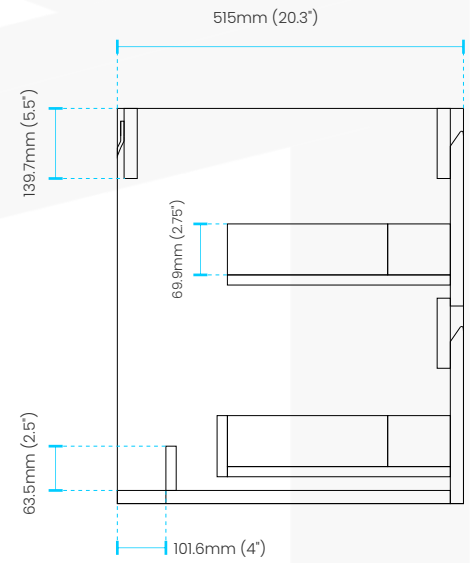

Measurements for the cabinet only

Dimensions:	width	depth	height
inches	59.1"	20.3"	22.4"
mm	1500	515	570

COUTERTOP SKU# **LUMI60SINK-MW**

**FRONT VIEW**

**SIDE VIEW**

**TOP VIEW**