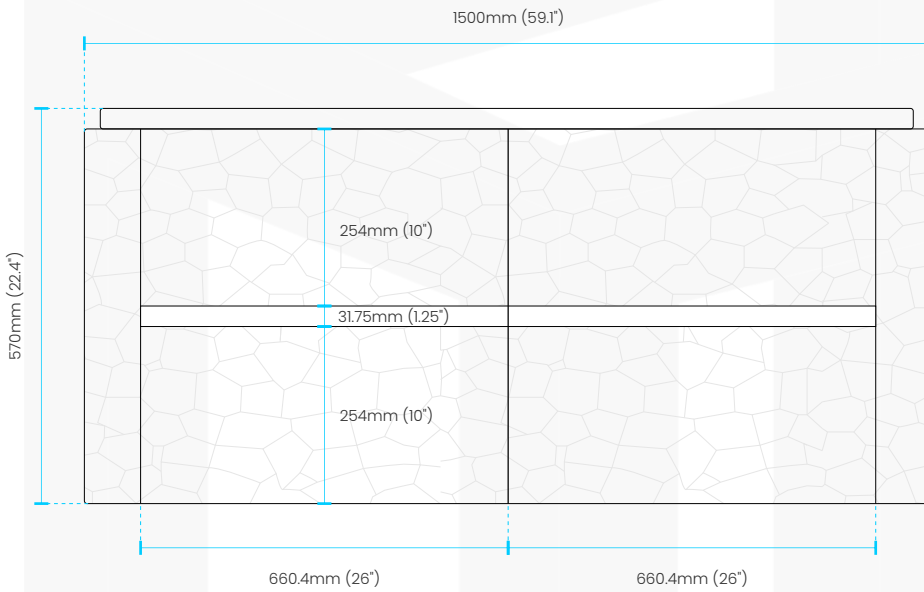

Measurements for the cabinet only

Dimensions:	width	depth	height
inches	59.1"	20.3"	22.4"
mm	1500	515	570

COUTERTOP SKU# **LUMI60SINK-MW**

**FRONT VIEW**

**SIDE VIEW**

**TOP VIEW**