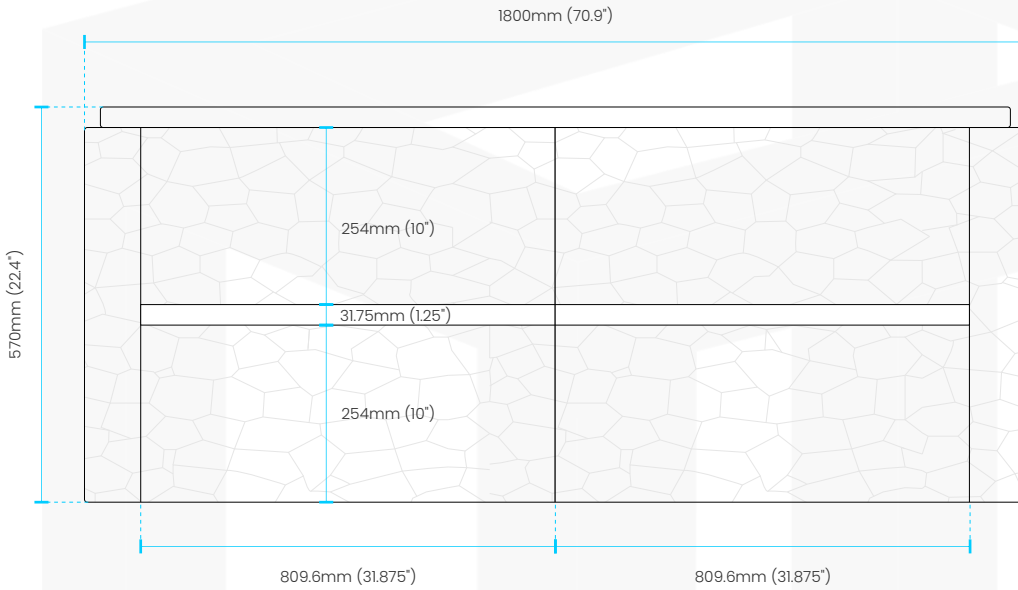

Measurements for the cabinet only

Dimensions:	width	depth	height
inches	70.9"	20.3"	22.4"
mm	1800	515	570

COUTERTOP SKU# **LUMI72SINK-MW**

FRONT VIEW

SIDE VIEW

TOP VIEW