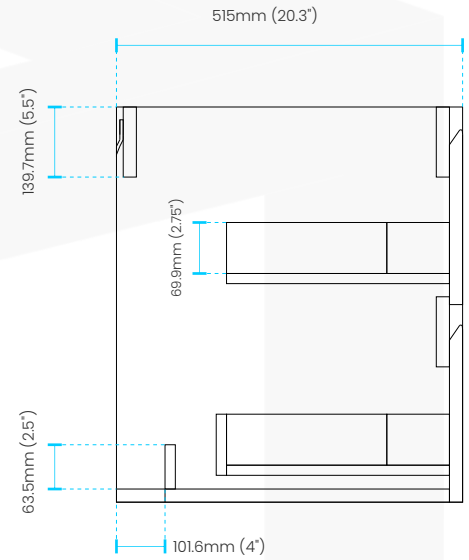

Measurements for the cabinet only

Dimensions:	width	depth	height
inches	70.9"	20.3"	22.4"
mm	1800	515	570

COUTERTOP SKU# **LUMI72SINK-MW**

FRONT VIEW

SIDE VIEW

TOP VIEW