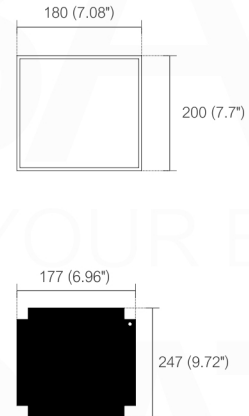

TOP ELEVATION

Before Your Installation

Please make sure you have the following parts indicated below:

Find the Correct Mounting Position

Using a stud finder, mark the location of the wall studs in the area where you want to hang your wall-mounted shelf. Hanging your shelf on the wall studs will ensure that your shelf will not collapse off of the wall when you place any heavier items on it.