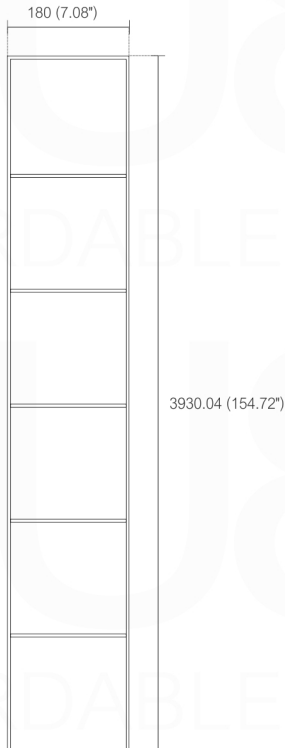

Kube 47" High Metal Shelf

SKU: MS1200

Dimensions:	width	depth	height
inches	7.1"	7.7"	154.8"
mm	180	200	3930

NOTE: DIMENSIONS AND TECHNICAL DETAILS ARE SUBJECT TO CHANGE WITHOUT NOTICE

FRONT ELEVATION

SIDE ELEVATION