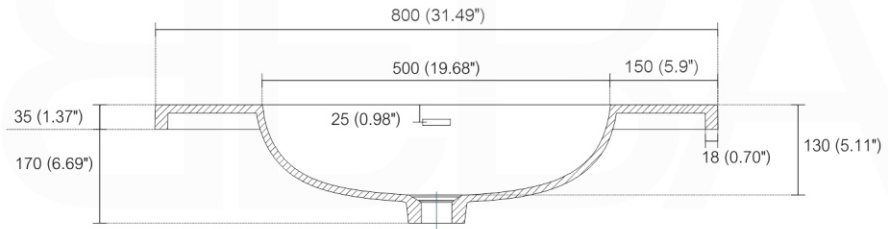

NUDO 32

Sink: SpainSink32

Dimensions:	width	depth	height
inches	31.9"	20.66"	35.85"
mm	810	525	911

NOTE: DIMENSIONS AND TECHNICAL DETAILS ARE SUBJECT TO CHANGE WITHOUT NOTICE

. FRONT ELEVATION

. SIDE ELEVATION

. TOP ELEVATION

SQUARE SINK SPAIN 32"

. FRONT ELEVATION

. TOP ELEVATION

. SIDE ELEVATION

Pop-Up / P-trap Installation Instructions INSTALLATION GUIDE

FOR SINKS WITHOUT OVERFLOW
#SKU: P101N / P102N

OR