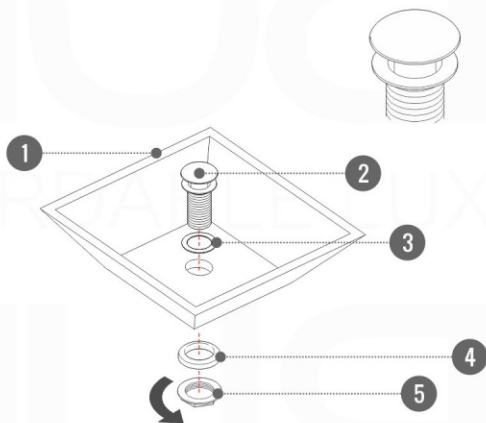

NUDO 32

Sink: SpainSink32

Dimensions:	width	depth	height
inches	31.9"	20.66"	35.85"
mm	810	525	911

NOTE: DIMENSIONS AND TECHNICAL DETAILS ARE SUBJECT TO CHANGE WITHOUT NOTICE

. FRONT ELEVATION

. SIDE ELEVATION

. TOP ELEVATION

SQUARE SINK SPAIN 32"

. FRONT ELEVATION

. TOP ELEVATION

. SIDE ELEVATION

Pop-Up / P-trap Installation Instructions INSTALLATION GUIDE

FOR SINKS WITHOUT OVERFLOW
#SKU: P101N / P102N

OR

FOR SINKS WITHOUT OVERFLOW
#SKU: P101 / P102