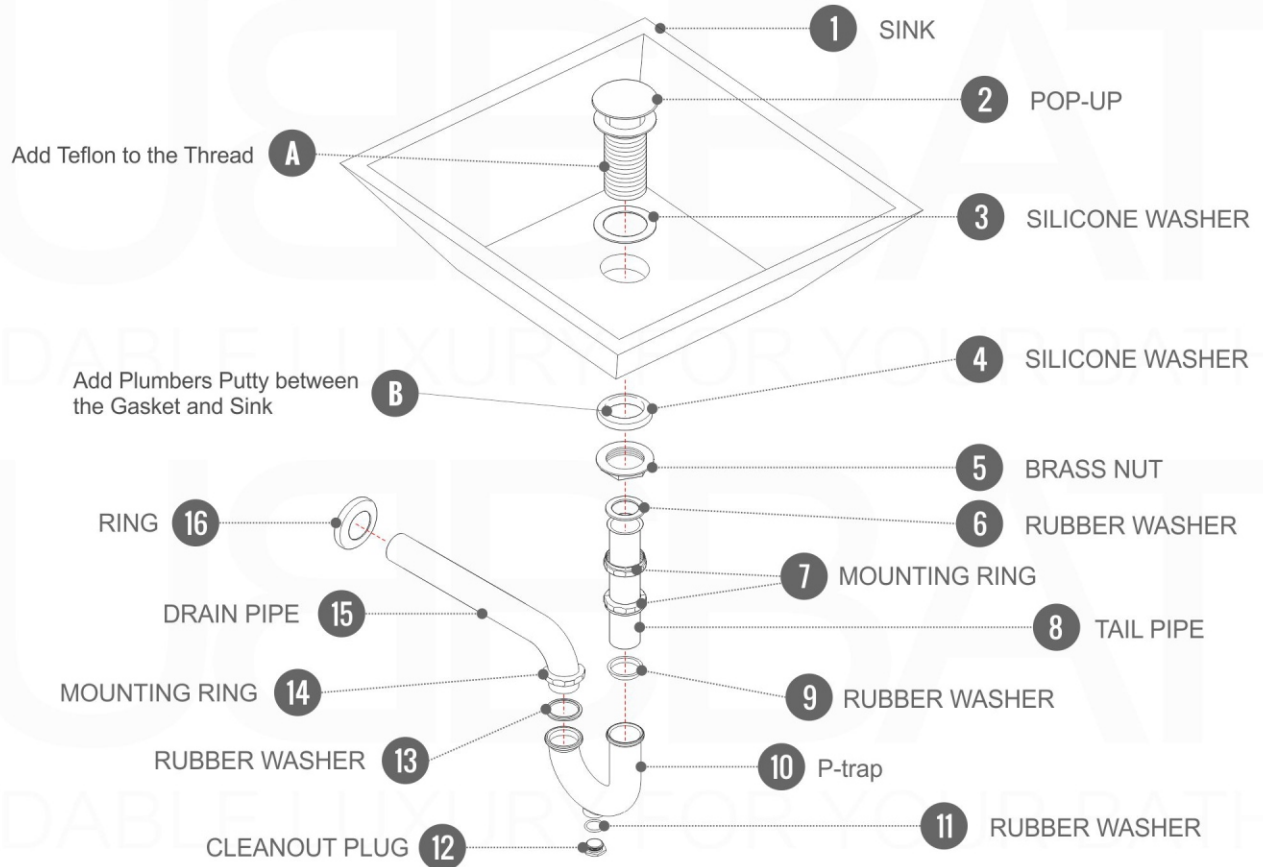

NUDO 32

Sink: SpainSink32

Dimensions:	width	depth	height
inches	31.9"	20.66"	35.85"
mm	810	525	911

NOTE: DIMENSIONS AND TECHNICAL DETAILS ARE SUBJECT TO CHANGE WITHOUT NOTICE

. FRONT ELEVATION

. SIDE ELEVATION

. TOP ELEVATION

SQUARE SINK SPAIN 32"

. FRONT ELEVATION

. TOP ELEVATION

. SIDE ELEVATION

Pop-Up / P-trap Installation Instructions INSTALLATION GUIDE

FOR SINKS WITHOUT OVERFLOW
#SKU: P101N / P102N

OR

FOR SINKS WITHOUT OVERFLOW
#SKU: P101 / P102