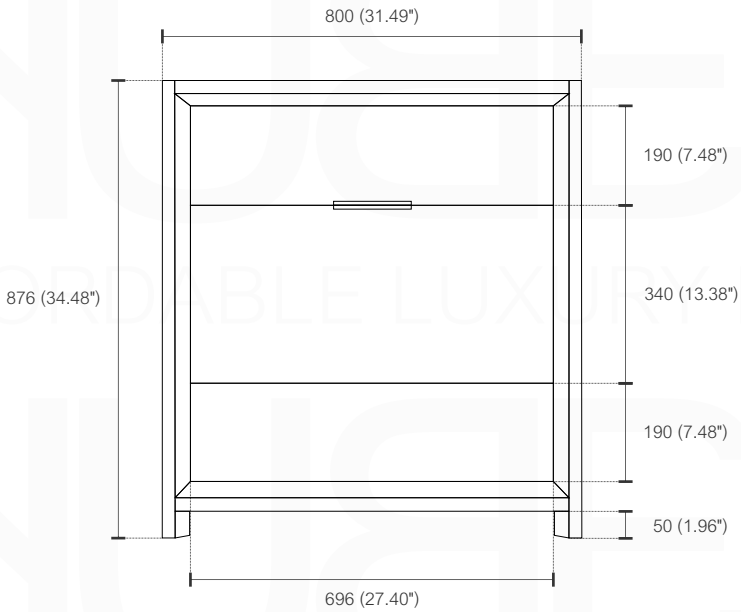

NUDO 32

Sink: SpainSink32

Dimensions:	width	depth	height
inches	31.9"	20.66"	35.85"
mm	810	525	911

NOTE: DIMENSIONS AND TECHNICAL DETAILS ARE SUBJECT TO CHANGE WITHOUT NOTICE

. FRONT ELEVATION

. SIDE ELEVATION

. TOP ELEVATION

SQUARE SINK SPAIN 32"

. FRONT ELEVATION

. TOP ELEVATION

. SIDE ELEVATION

Pop-Up / P-trap Installation Instructions INSTALLATION GUIDE

FOR SINKS WITHOUT OVERFLOW
#SKU: P101N / P102N

OR