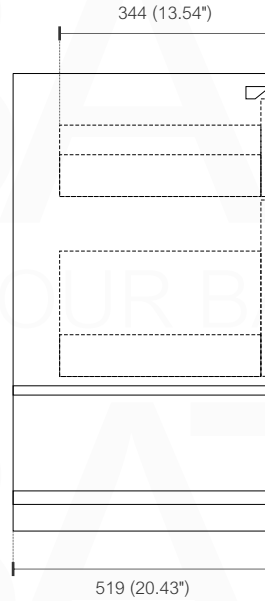

NUDO 32

Sink: SpainSink32

Dimensions:	width	depth	height
inches	31.9"	20.66"	35.85"
mm	810	525	911

NOTE: DIMENSIONS AND TECHNICAL DETAILS ARE SUBJECT TO CHANGE WITHOUT NOTICE

. FRONT ELEVATION

. SIDE ELEVATION

. TOP ELEVATION

SQUARE SINK SPAIN 32"

. FRONT ELEVATION

. TOP ELEVATION

. SIDE ELEVATION

Pop-Up / P-trap Installation Instructions INSTALLATION GUIDE

FOR SINKS WITHOUT OVERFLOW
#SKU: P101N / P102N

OR