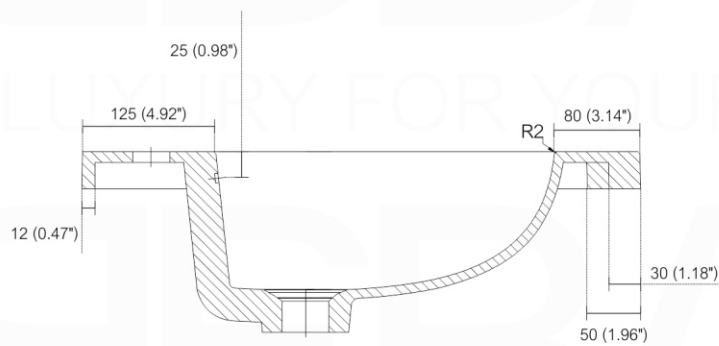

NUDO 32

Sink: SpainSink32

Dimensions:	width	depth	height
inches	31.9"	20.66"	35.85"
mm	810	525	911

NOTE: DIMENSIONS AND TECHNICAL DETAILS ARE SUBJECT TO CHANGE WITHOUT NOTICE

. FRONT ELEVATION

. SIDE ELEVATION

. TOP ELEVATION

SQUARE SINK SPAIN 32"

. FRONT ELEVATION

. TOP ELEVATION

. SIDE ELEVATION

Pop-Up / P-trap Installation Instructions INSTALLATION GUIDE

FOR SINKS WITHOUT OVERFLOW
#SKU: P101N / P102N

OR