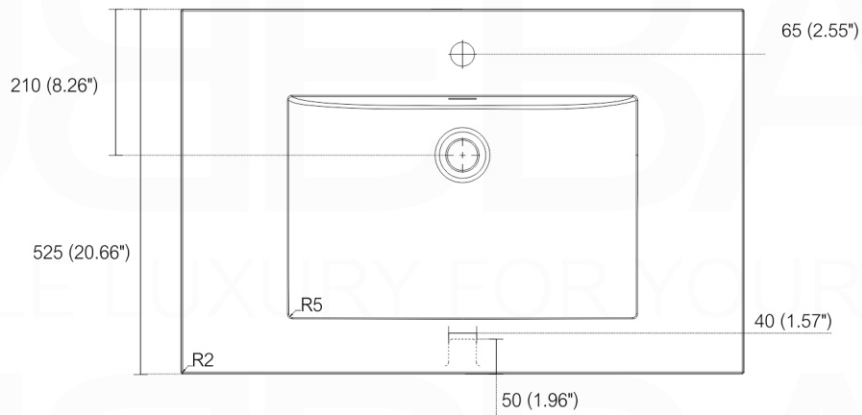

NUDO 32

Sink: SpainSink32

Dimensions:	width	depth	height
inches	31.9"	20.66"	35.85"
mm	810	525	911

NOTE: DIMENSIONS AND TECHNICAL DETAILS ARE SUBJECT TO CHANGE WITHOUT NOTICE

. FRONT ELEVATION

. SIDE ELEVATION

. TOP ELEVATION

SQUARE SINK SPAIN 32"

. FRONT ELEVATION

. TOP ELEVATION

. SIDE ELEVATION

Pop-Up / P-trap Installation Instructions INSTALLATION GUIDE

FOR SINKS WITHOUT OVERFLOW
#SKU: P101N / P102N

OR