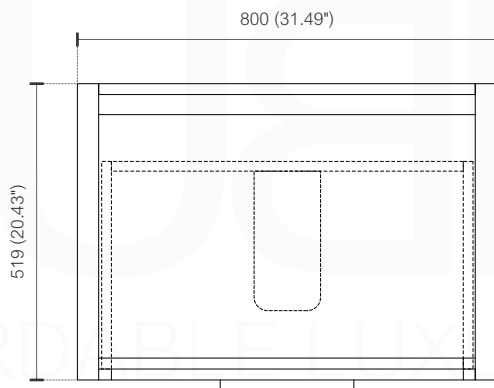

NUDO 32

Sink: SpainSink32

Dimensions:	width	depth	height
inches	31.9"	20.66"	35.85"
mm	810	525	911

NOTE: DIMENSIONS AND TECHNICAL DETAILS ARE SUBJECT TO CHANGE WITHOUT NOTICE

. FRONT ELEVATION

. SIDE ELEVATION

. TOP ELEVATION

SQUARE SINK SPAIN 32"

. FRONT ELEVATION

. TOP ELEVATION

. SIDE ELEVATION

Pop-Up / P-trap Installation Instructions INSTALLATION GUIDE

FOR SINKS WITHOUT OVERFLOW
#SKU: P101N / P102N

OR