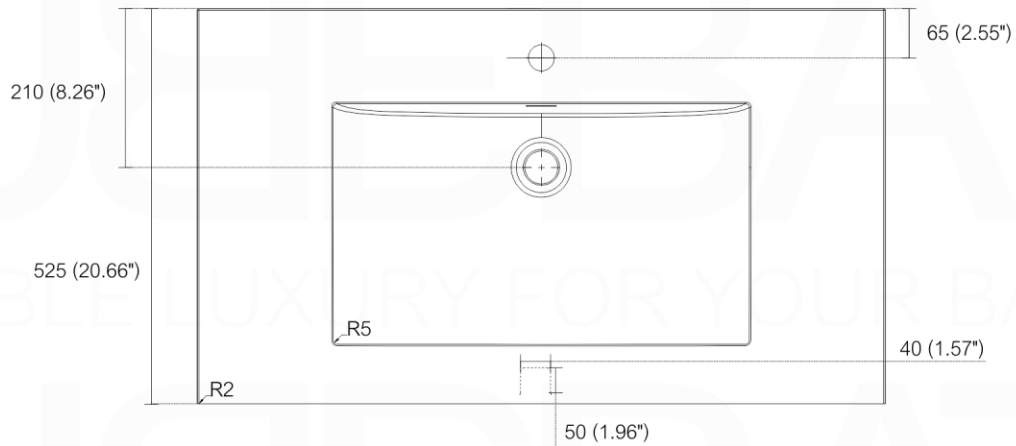

NUDO 36

Sink: SpainSink36

Dimensions:	width	depth	height
inches	35.8"	20.66"	35.85"
mm	910	525	911

NOTE: DIMENSIONS AND TECHNICAL DETAILS ARE SUBJECT TO CHANGE WITHOUT NOTICE

. FRONT ELEVATION

. SIDE ELEVATION

. TOP ELEVATION

SQUARE SINK SPAIN 36"

. FRONT ELEVATION

. TOP ELEVATION

. SIDE ELEVATION

Pop-Up / P-trap Installation Instructions INSTALLATION GUIDE

FOR SINKS WITHOUT OVERFLOW
#SKU: P101N / P102N

OR