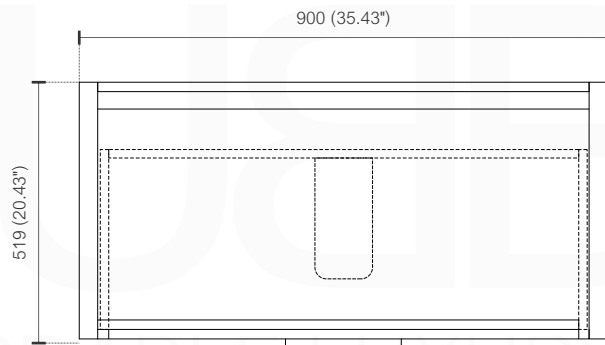

NUDO 36

Sink: SpainSink36

Dimensions:	width	depth	height
inches	35.8"	20.66"	35.85"
mm	910	525	911

NOTE: DIMENSIONS AND TECHNICAL DETAILS ARE SUBJECT TO CHANGE WITHOUT NOTICE

. FRONT ELEVATION

. SIDE ELEVATION

. TOP ELEVATION

SQUARE SINK SPAIN 36"

. FRONT ELEVATION

. TOP ELEVATION

. SIDE ELEVATION

Pop-Up / P-trap Installation Instructions INSTALLATION GUIDE

FOR SINKS WITHOUT OVERFLOW
#SKU: P101N / P102N

OR