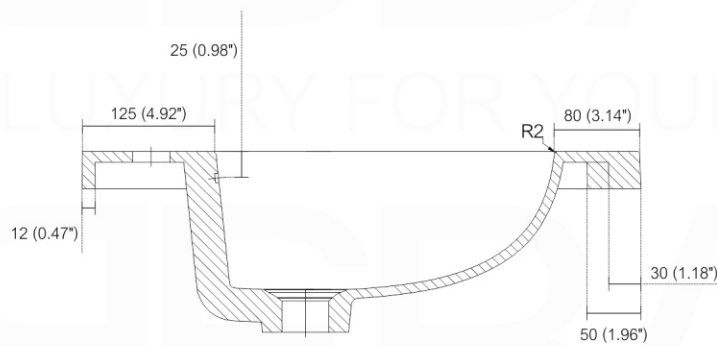

NUDO 36

Sink: SpainSink36

Dimensions:	width	depth	height
inches	35.8"	20.66"	35.85"
mm	910	525	911

NOTE: DIMENSIONS AND TECHNICAL DETAILS ARE SUBJECT TO CHANGE WITHOUT NOTICE

. FRONT ELEVATION

. SIDE ELEVATION

. TOP ELEVATION

SQUARE SINK SPAIN 36"

. FRONT ELEVATION

. TOP ELEVATION

. SIDE ELEVATION

Pop-Up / P-trap Installation Instructions INSTALLATION GUIDE

FOR SINKS WITHOUT OVERFLOW
#SKU: P101N / P102N

OR