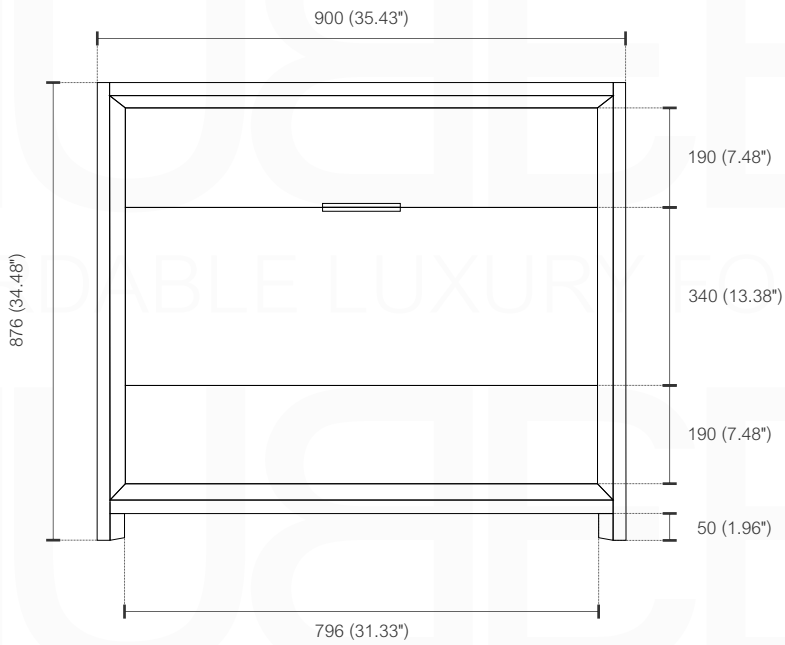

NUDO 36

Sink: SpainSink36

Dimensions:	width	depth	height
inches	35.8"	20.66"	35.85"
mm	910	525	911

NOTE: DIMENSIONS AND TECHNICAL DETAILS ARE SUBJECT TO CHANGE WITHOUT NOTICE

. FRONT ELEVATION

. SIDE ELEVATION

. TOP ELEVATION

SQUARE SINK SPAIN 36"

. FRONT ELEVATION

. TOP ELEVATION

. SIDE ELEVATION

Pop-Up / P-trap Installation Instructions INSTALLATION GUIDE

FOR SINKS WITHOUT OVERFLOW
#SKU: P101N / P102N

OR