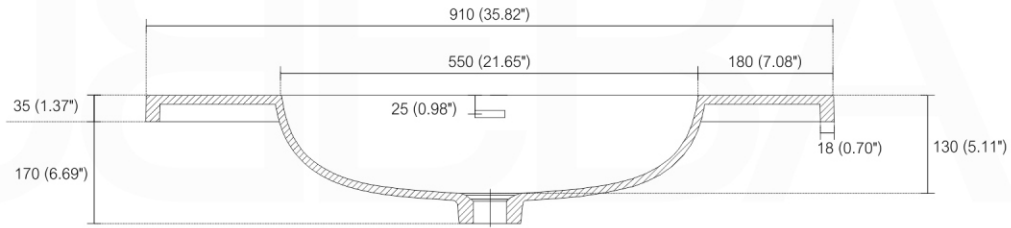

NUDO 36

Sink: SpainSink36

Dimensions:	width	depth	height
inches	35.8"	20.66"	35.85"
mm	910	525	911

NOTE: DIMENSIONS AND TECHNICAL DETAILS ARE SUBJECT TO CHANGE WITHOUT NOTICE

. FRONT ELEVATION

. SIDE ELEVATION

. TOP ELEVATION

SQUARE SINK SPAIN 36"

. FRONT ELEVATION

. TOP ELEVATION

. SIDE ELEVATION

Pop-Up / P-trap Installation Instructions INSTALLATION GUIDE

FOR SINKS WITHOUT OVERFLOW
#SKU: P101N / P102N

OR