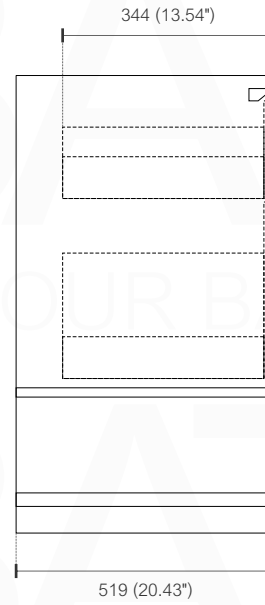

NUDO 36

Sink: SpainSink36

Dimensions:	width	depth	height
inches	35.8"	20.66"	35.85"
mm	910	525	911

NOTE: DIMENSIONS AND TECHNICAL DETAILS ARE SUBJECT TO CHANGE WITHOUT NOTICE

. FRONT ELEVATION

. SIDE ELEVATION

. TOP ELEVATION

SQUARE SINK SPAIN 36"

. FRONT ELEVATION

. TOP ELEVATION

. SIDE ELEVATION

Pop-Up / P-trap Installation Instructions INSTALLATION GUIDE

FOR SINKS WITHOUT OVERFLOW
#SKU: P101N / P102N

OR