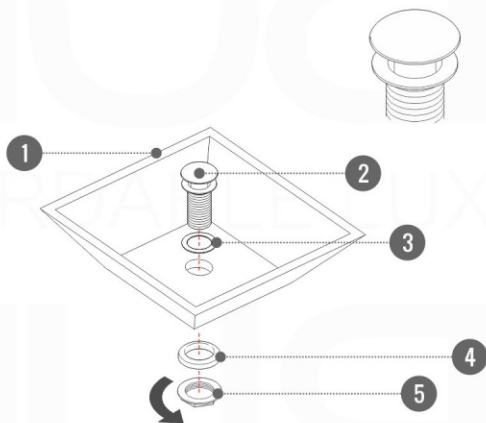

NUDO 36

Sink: SpainSink36

Dimensions:	width	depth	height
inches	35.8"	20.66"	35.85"
mm	910	525	911

NOTE: DIMENSIONS AND TECHNICAL DETAILS ARE SUBJECT TO CHANGE WITHOUT NOTICE

. FRONT ELEVATION

. SIDE ELEVATION

. TOP ELEVATION

SQUARE SINK SPAIN 36"

. FRONT ELEVATION

. TOP ELEVATION

. SIDE ELEVATION

Pop-Up / P-trap Installation Instructions INSTALLATION GUIDE

FOR SINKS WITHOUT OVERFLOW
#SKU: P101N / P102N

OR

FOR SINKS WITHOUT OVERFLOW
#SKU: P101 / P102