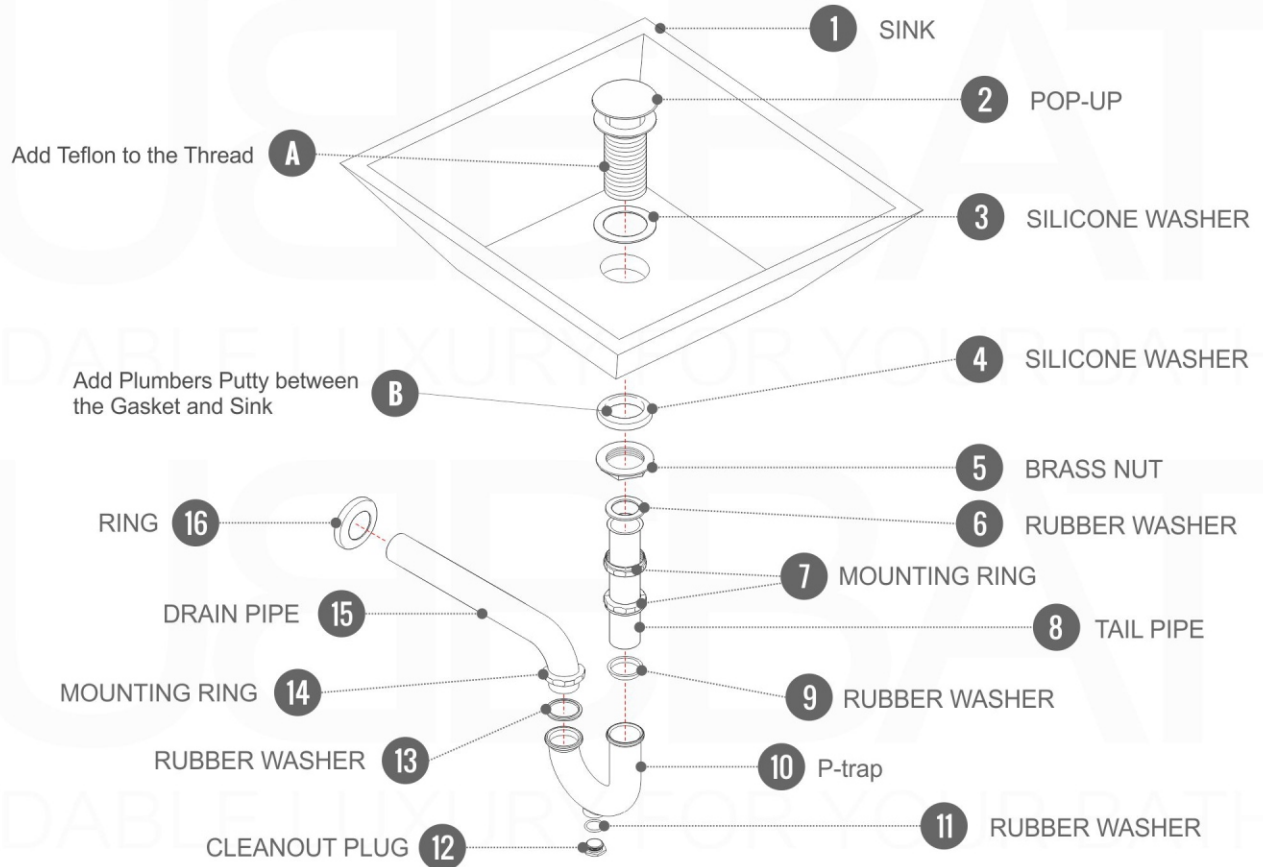

NUDO 36

Sink: SpainSink36

Dimensions:	width	depth	height
inches	35.8"	20.66"	35.85"
mm	910	525	911

NOTE: DIMENSIONS AND TECHNICAL DETAILS ARE SUBJECT TO CHANGE WITHOUT NOTICE

. FRONT ELEVATION

. SIDE ELEVATION

. TOP ELEVATION

SQUARE SINK SPAIN 36"

. FRONT ELEVATION

. TOP ELEVATION

. SIDE ELEVATION

Pop-Up / P-trap Installation Instructions INSTALLATION GUIDE

FOR SINKS WITHOUT OVERFLOW
#SKU: P101N / P102N

OR

FOR SINKS WITHOUT OVERFLOW
#SKU: P101 / P102