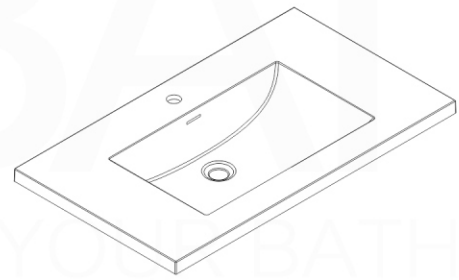

NUDO 36

Sink: SpainSink36

Dimensions:	width	depth	height
inches	35.8"	20.66"	35.85"
mm	910	525	911

NOTE: DIMENSIONS AND TECHNICAL DETAILS ARE SUBJECT TO CHANGE WITHOUT NOTICE

. FRONT ELEVATION

. SIDE ELEVATION

. TOP ELEVATION

SQUARE SINK SPAIN 36"

. FRONT ELEVATION

. TOP ELEVATION

. SIDE ELEVATION

Pop-Up / P-trap Installation Instructions INSTALLATION GUIDE

FOR SINKS WITHOUT OVERFLOW
#SKU: P101N / P102N

OR