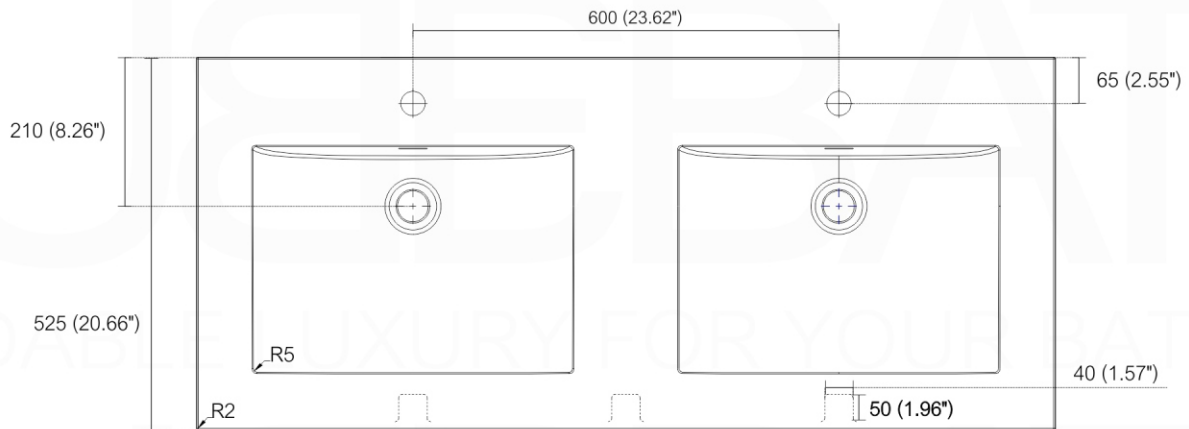

NUDO 48 DOUBLE

Sink: SpainSink48D

Dimensions:	width	depth	height
inches	47.6"	20.66"	35.85"
mm	1210	525	911

NOTE: DIMENSIONS AND TECHNICAL DETAILS ARE SUBJECT TO CHANGE WITHOUT NOTICE

FRONT ELEVATION

SIDE ELEVATION

TOP ELEVATION

SQUARE SINK SPAIN
48" DOUBLE

. FRONT ELEVATION

. TOP ELEVATION

. SIDE ELEVATION

Pop-Up / P-trap Installation Instructions INSTALLATION GUIDE

FOR SINKS WITHOUT OVERFLOW
#SKU: P101N / P102N

OR