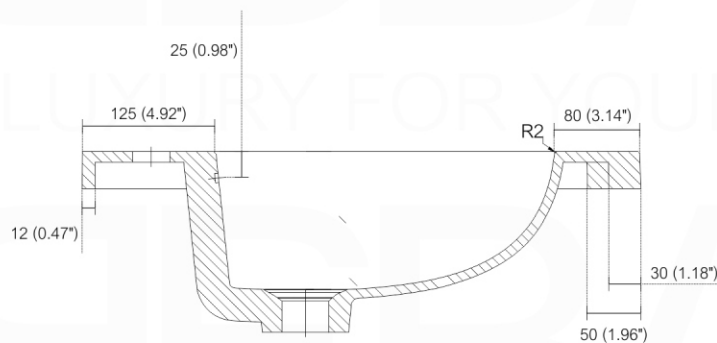

NUDO 48 DOUBLE

Sink: SpainSink48D

Dimensions:	width	depth	height
inches	47.6"	20.66"	35.85"
mm	1210	525	911

NOTE: DIMENSIONS AND TECHNICAL DETAILS ARE SUBJECT TO CHANGE WITHOUT NOTICE

FRONT ELEVATION

SIDE ELEVATION

TOP ELEVATION

SQUARE SINK SPAIN
48" DOUBLE

. FRONT ELEVATION

. TOP ELEVATION

. SIDE ELEVATION

Pop-Up / P-trap Installation Instructions INSTALLATION GUIDE

FOR SINKS WITHOUT OVERFLOW
#SKU: P101N / P102N

OR