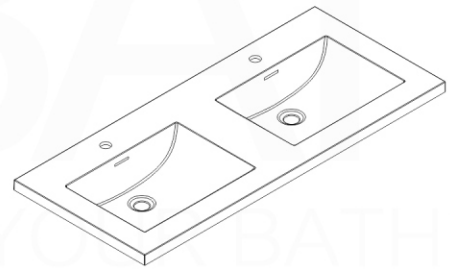

NUDO 48 DOUBLE

Sink: SpainSink48D

Dimensions:	width	depth	height
inches	47.6"	20.66"	35.85"
mm	1210	525	911

NOTE: DIMENSIONS AND TECHNICAL DETAILS ARE SUBJECT TO CHANGE WITHOUT NOTICE

FRONT ELEVATION

SIDE ELEVATION

TOP ELEVATION

SQUARE SINK SPAIN
48" DOUBLE

. FRONT ELEVATION

. TOP ELEVATION

. SIDE ELEVATION

Pop-Up / P-trap Installation Instructions INSTALLATION GUIDE

FOR SINKS WITHOUT OVERFLOW
#SKU: P101N / P102N

OR