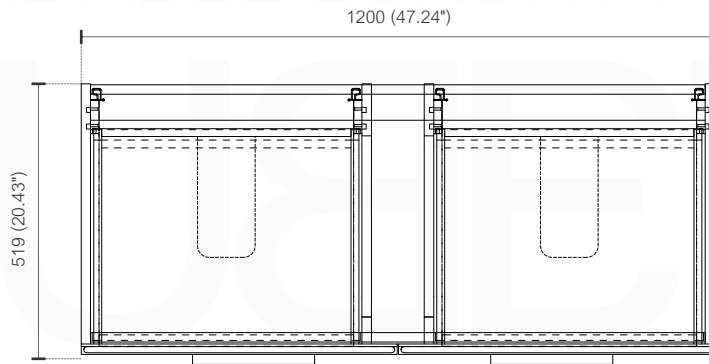

NUDO 48 DOUBLE

Sink: SpainSink48D

Dimensions:	width	depth	height
inches	47.6"	20.66"	35.85"
mm	1210	525	911

NOTE: DIMENSIONS AND TECHNICAL DETAILS ARE SUBJECT TO CHANGE WITHOUT NOTICE

FRONT ELEVATION

SIDE ELEVATION

TOP ELEVATION

SQUARE SINK SPAIN
48" DOUBLE

. FRONT ELEVATION

. TOP ELEVATION

. SIDE ELEVATION

Pop-Up / P-trap Installation Instructions INSTALLATION GUIDE

FOR SINKS WITHOUT OVERFLOW
#SKU: P101N / P102N

OR