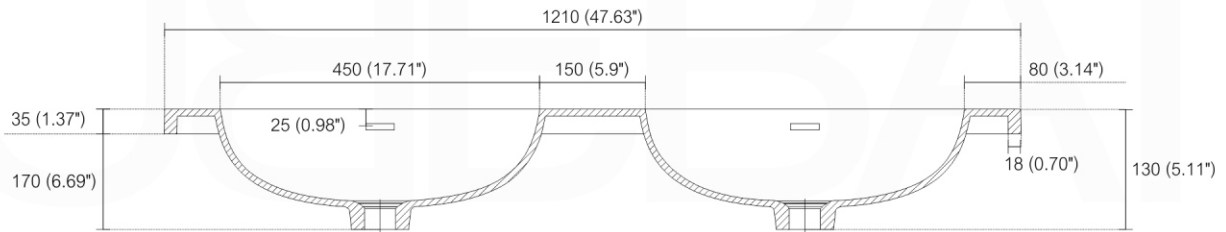

NUDO 48 DOUBLE

Sink: SpainSink48D

Dimensions:	width	depth	height
inches	47.6"	20.66"	35.85"
mm	1210	525	911

NOTE: DIMENSIONS AND TECHNICAL DETAILS ARE SUBJECT TO CHANGE WITHOUT NOTICE

FRONT ELEVATION

SIDE ELEVATION

TOP ELEVATION

SQUARE SINK SPAIN
48" DOUBLE

. FRONT ELEVATION

. TOP ELEVATION

. SIDE ELEVATION

Pop-Up / P-trap Installation Instructions INSTALLATION GUIDE

FOR SINKS WITHOUT OVERFLOW
#SKU: P101N / P102N

OR