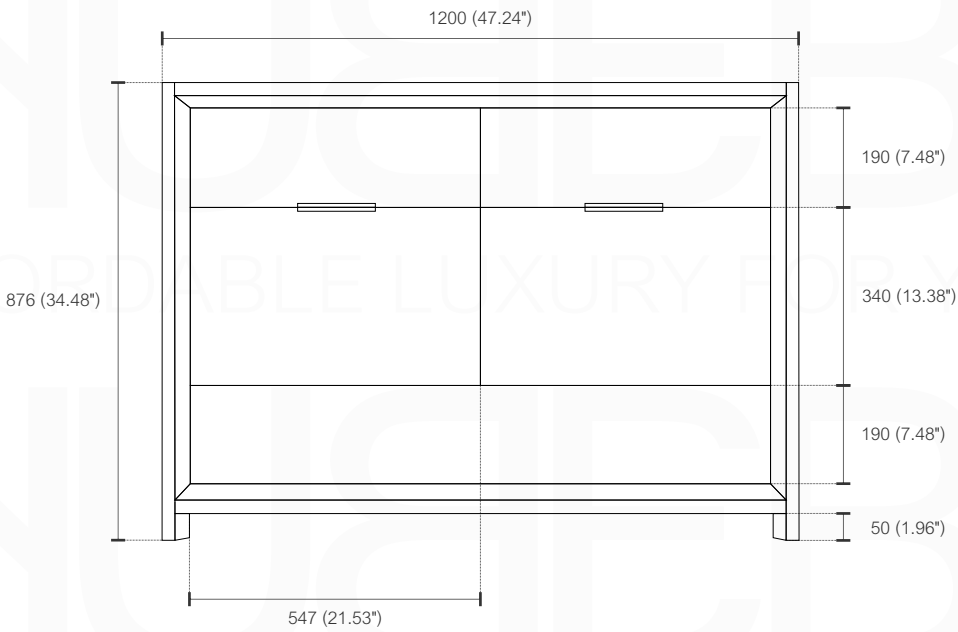

NUDO 48 DOUBLE

Sink: SpainSink48D

Dimensions:	width	depth	height
inches	47.6"	20.66"	35.85"
mm	1210	525	911

NOTE: DIMENSIONS AND TECHNICAL DETAILS ARE SUBJECT TO CHANGE WITHOUT NOTICE

FRONT ELEVATION

SIDE ELEVATION

TOP ELEVATION

SQUARE SINK SPAIN
48" DOUBLE

. FRONT ELEVATION

. TOP ELEVATION

. SIDE ELEVATION

Pop-Up / P-trap Installation Instructions INSTALLATION GUIDE

FOR SINKS WITHOUT OVERFLOW
#SKU: P101N / P102N

OR

FOR SINKS WITHOUT OVERFLOW
#SKU: P101 / P102