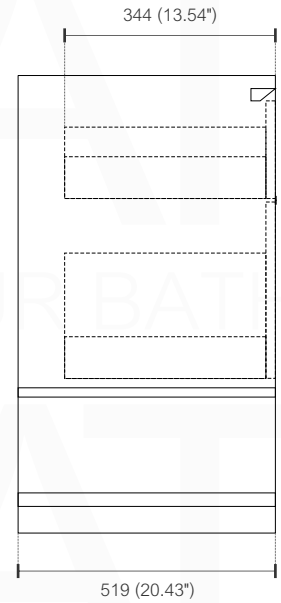

NUDO 48 DOUBLE

Sink: SpainSink48D

Dimensions:	width	depth	height
inches	47.6"	20.66"	35.85"
mm	1210	525	911

NOTE: DIMENSIONS AND TECHNICAL DETAILS ARE SUBJECT TO CHANGE WITHOUT NOTICE

FRONT ELEVATION

SIDE ELEVATION

TOP ELEVATION

SQUARE SINK SPAIN
48" DOUBLE

. FRONT ELEVATION

. TOP ELEVATION

. SIDE ELEVATION

Pop-Up / P-trap Installation Instructions INSTALLATION GUIDE

FOR SINKS WITHOUT OVERFLOW
#SKU: P101N / P102N

OR