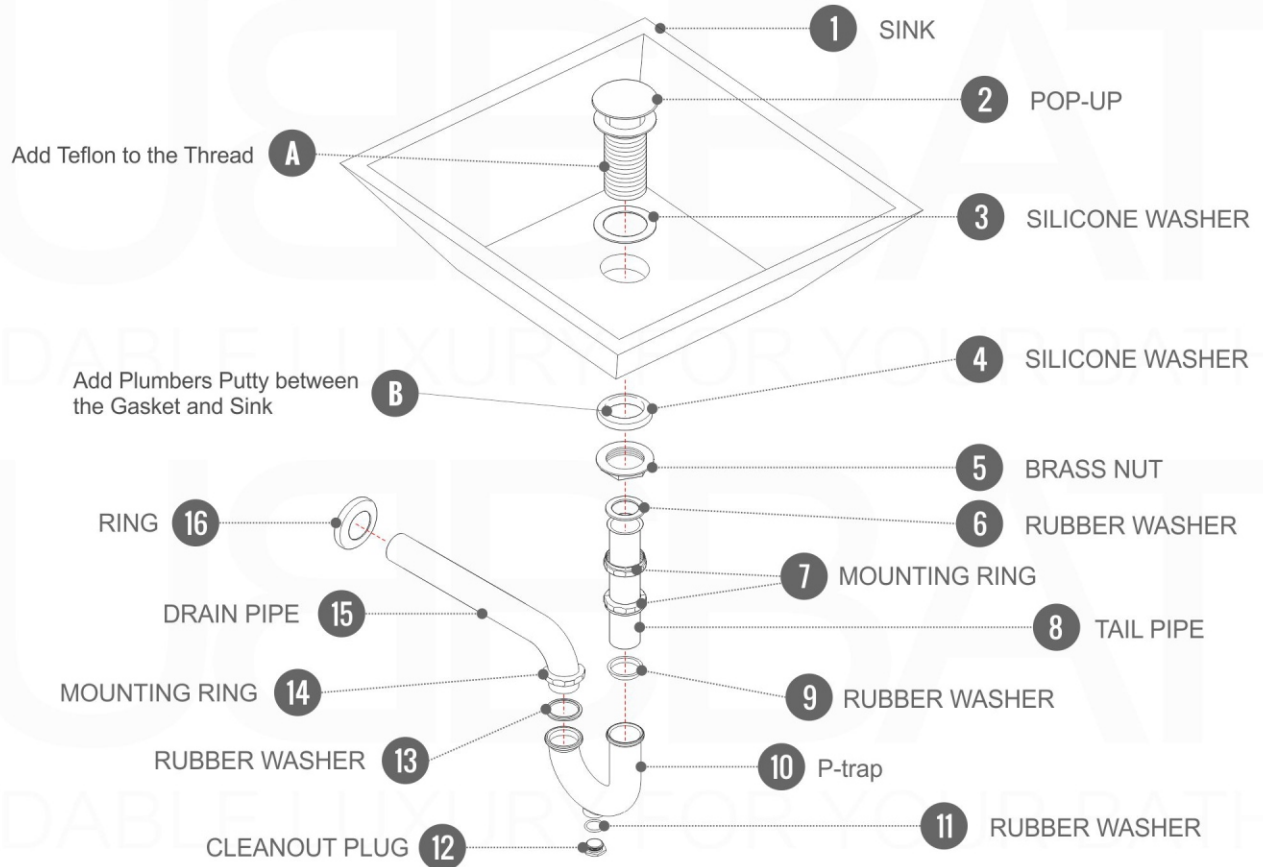

NUDO 48 DOUBLE

Sink: SpainSink48D

Dimensions:	width	depth	height
inches	47.6"	20.66"	35.85"
mm	1210	525	911

NOTE: DIMENSIONS AND TECHNICAL DETAILS ARE SUBJECT TO CHANGE WITHOUT NOTICE

FRONT ELEVATION

SIDE ELEVATION

TOP ELEVATION

SQUARE SINK SPAIN
48" DOUBLE

. FRONT ELEVATION

. TOP ELEVATION

. SIDE ELEVATION

Pop-Up / P-trap Installation Instructions INSTALLATION GUIDE

FOR SINKS WITHOUT OVERFLOW
#SKU: P101N / P102N

OR

FOR SINKS WITHOUT OVERFLOW
#SKU: P101 / P102