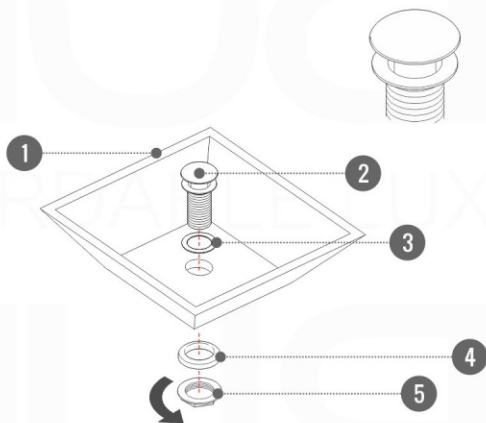

NUDO 48 DOUBLE

Sink: SpainSink48D

Dimensions:	width	depth	height
inches	47.6"	20.66"	35.85"
mm	1210	525	911

NOTE: DIMENSIONS AND TECHNICAL DETAILS ARE SUBJECT TO CHANGE WITHOUT NOTICE

FRONT ELEVATION

SIDE ELEVATION

TOP ELEVATION

SQUARE SINK SPAIN
48" DOUBLE

. FRONT ELEVATION

. TOP ELEVATION

. SIDE ELEVATION

Pop-Up / P-trap Installation Instructions INSTALLATION GUIDE

FOR SINKS WITHOUT OVERFLOW
#SKU: P101N / P102N

OR

FOR SINKS WITHOUT OVERFLOW
#SKU: P101 / P102