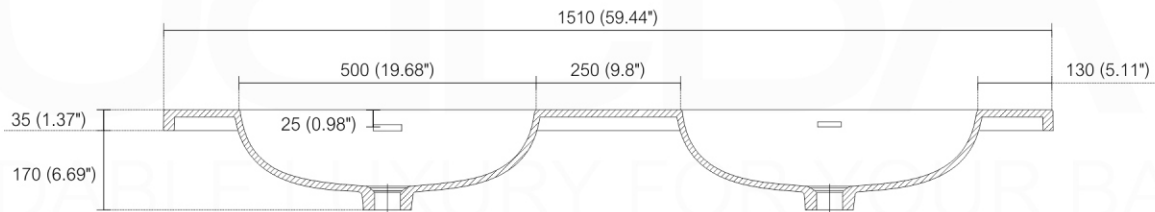

NUDO 60 DOUBLE

Sink: SpainSink60D

Dimensions:	width	depth	height
inches	59.4"	20.66"	35.85"
mm	1510	525	911

NOTE: DIMENSIONS AND TECHNICAL DETAILS ARE SUBJECT TO CHANGE WITHOUT NOTICE

FRONT ELEVATION

SIDE ELEVATION

TOP ELEVATION

SQUARE SINK SPAIN
60" DOUBLE

. FRONT ELEVATION

. TOP ELEVATION

. SIDE ELEVATION

Pop-Up / P-trap Installation Instructions INSTALLATION GUIDE

FOR SINKS WITHOUT OVERFLOW
#SKU: P101N / P102N

OR