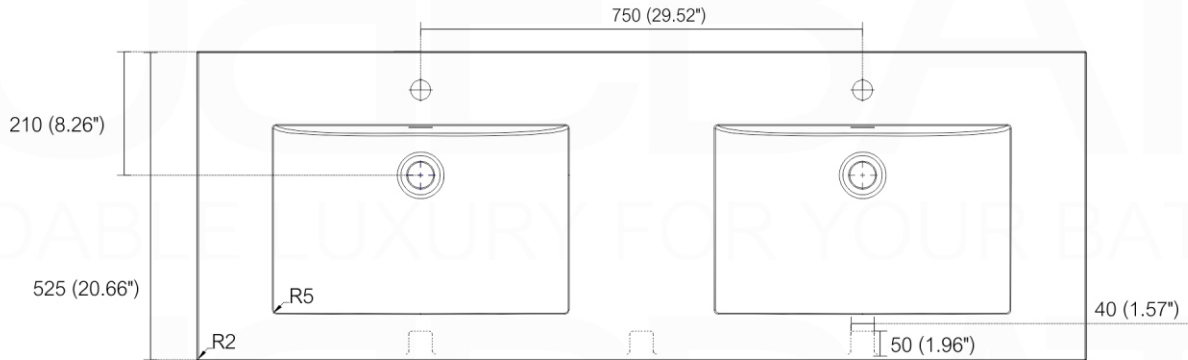

NUDO 60 DOUBLE

Sink: SpainSink60D

Dimensions:	width	depth	height
inches	59.4"	20.66"	35.85"
mm	1510	525	911

NOTE: DIMENSIONS AND TECHNICAL DETAILS ARE SUBJECT TO CHANGE WITHOUT NOTICE

FRONT ELEVATION

SIDE ELEVATION

TOP ELEVATION

SQUARE SINK SPAIN
60" DOUBLE

. FRONT ELEVATION

. TOP ELEVATION

. SIDE ELEVATION

Pop-Up / P-trap Installation Instructions INSTALLATION GUIDE

FOR SINKS WITHOUT OVERFLOW
#SKU: P101N / P102N

OR