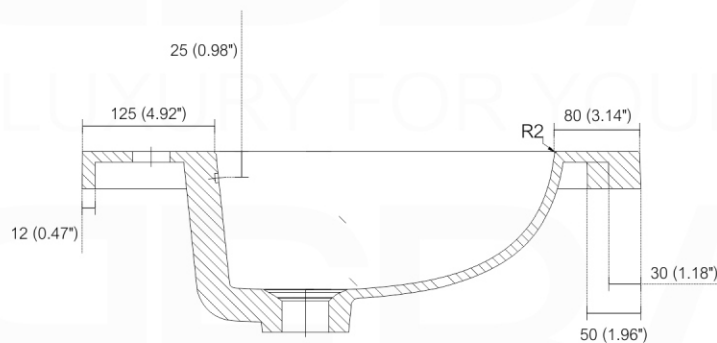

NUDO 60 DOUBLE

Sink: SpainSink60D

Dimensions:	width	depth	height
inches	59.4"	20.66"	35.85"
mm	1510	525	911

NOTE: DIMENSIONS AND TECHNICAL DETAILS ARE SUBJECT TO CHANGE WITHOUT NOTICE

FRONT ELEVATION

SIDE ELEVATION

TOP ELEVATION

SQUARE SINK SPAIN
60" DOUBLE

. FRONT ELEVATION

. TOP ELEVATION

. SIDE ELEVATION

Pop-Up / P-trap Installation Instructions INSTALLATION GUIDE

FOR SINKS WITHOUT OVERFLOW
#SKU: P101N / P102N

OR