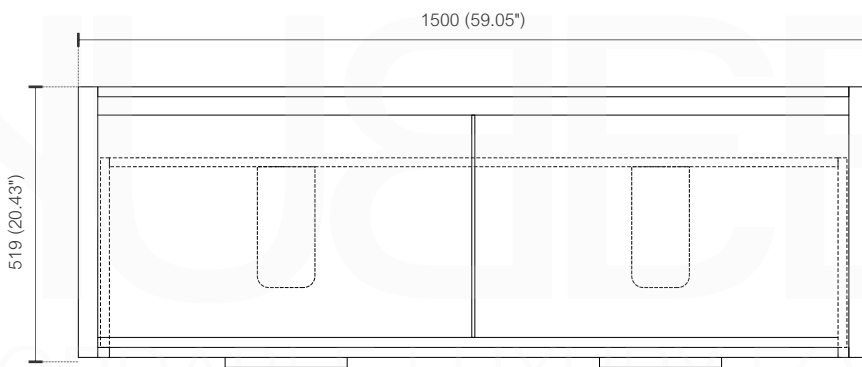

NUDO 60 DOUBLE

Sink: SpainSink60D

Dimensions:	width	depth	height
inches	59.4"	20.66"	35.85"
mm	1510	525	911

NOTE: DIMENSIONS AND TECHNICAL DETAILS ARE SUBJECT TO CHANGE WITHOUT NOTICE

FRONT ELEVATION

SIDE ELEVATION

TOP ELEVATION

SQUARE SINK SPAIN
60" DOUBLE

. FRONT ELEVATION

. TOP ELEVATION

. SIDE ELEVATION

Pop-Up / P-trap Installation Instructions INSTALLATION GUIDE

FOR SINKS WITHOUT OVERFLOW
#SKU: P101N / P102N

OR