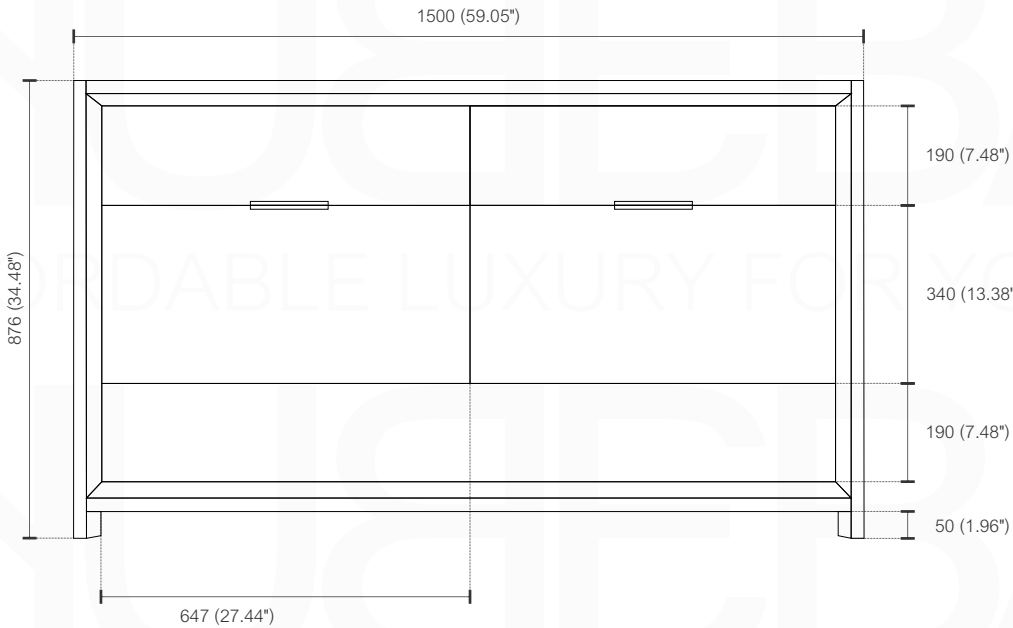

NUDO 60 DOUBLE

Sink: SpainSink60D

Dimensions:	width	depth	height
inches	59.4"	20.66"	35.85"
mm	1510	525	911

NOTE: DIMENSIONS AND TECHNICAL DETAILS ARE SUBJECT TO CHANGE WITHOUT NOTICE

FRONT ELEVATION

SIDE ELEVATION

TOP ELEVATION

SQUARE SINK SPAIN
60" DOUBLE

. FRONT ELEVATION

. TOP ELEVATION

. SIDE ELEVATION

Pop-Up / P-trap Installation Instructions INSTALLATION GUIDE

FOR SINKS WITHOUT OVERFLOW
#SKU: P101N / P102N

OR

FOR SINKS WITHOUT OVERFLOW
#SKU: P101 / P102