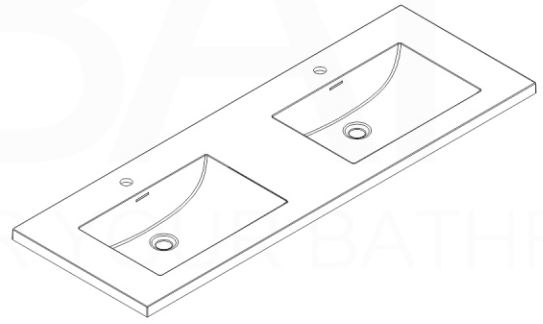

NUDO 60 DOUBLE

Sink: SpainSink60D

Dimensions:	width	depth	height
inches	59.4"	20.66"	35.85"
mm	1510	525	911

NOTE: DIMENSIONS AND TECHNICAL DETAILS ARE SUBJECT TO CHANGE WITHOUT NOTICE

FRONT ELEVATION

SIDE ELEVATION

TOP ELEVATION

SQUARE SINK SPAIN
60" DOUBLE

. FRONT ELEVATION

. TOP ELEVATION

. SIDE ELEVATION

Pop-Up / P-trap Installation Instructions INSTALLATION GUIDE

FOR SINKS WITHOUT OVERFLOW
#SKU: P101N / P102N

OR