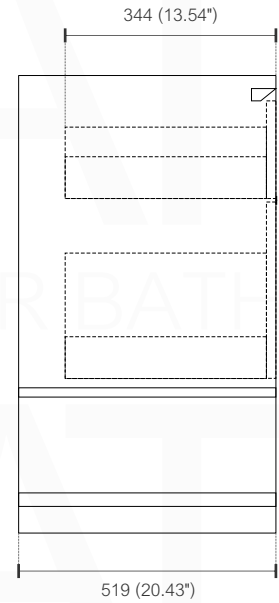

NUDO 60 DOUBLE

Sink: SpainSink60D

Dimensions:	width	depth	height
inches	59.4"	20.66"	35.85"
mm	1510	525	911

NOTE: DIMENSIONS AND TECHNICAL DETAILS ARE SUBJECT TO CHANGE WITHOUT NOTICE

FRONT ELEVATION

SIDE ELEVATION

TOP ELEVATION

SQUARE SINK SPAIN
60" DOUBLE

. FRONT ELEVATION

. TOP ELEVATION

. SIDE ELEVATION

Pop-Up / P-trap Installation Instructions INSTALLATION GUIDE

FOR SINKS WITHOUT OVERFLOW
#SKU: P101N / P102N

OR