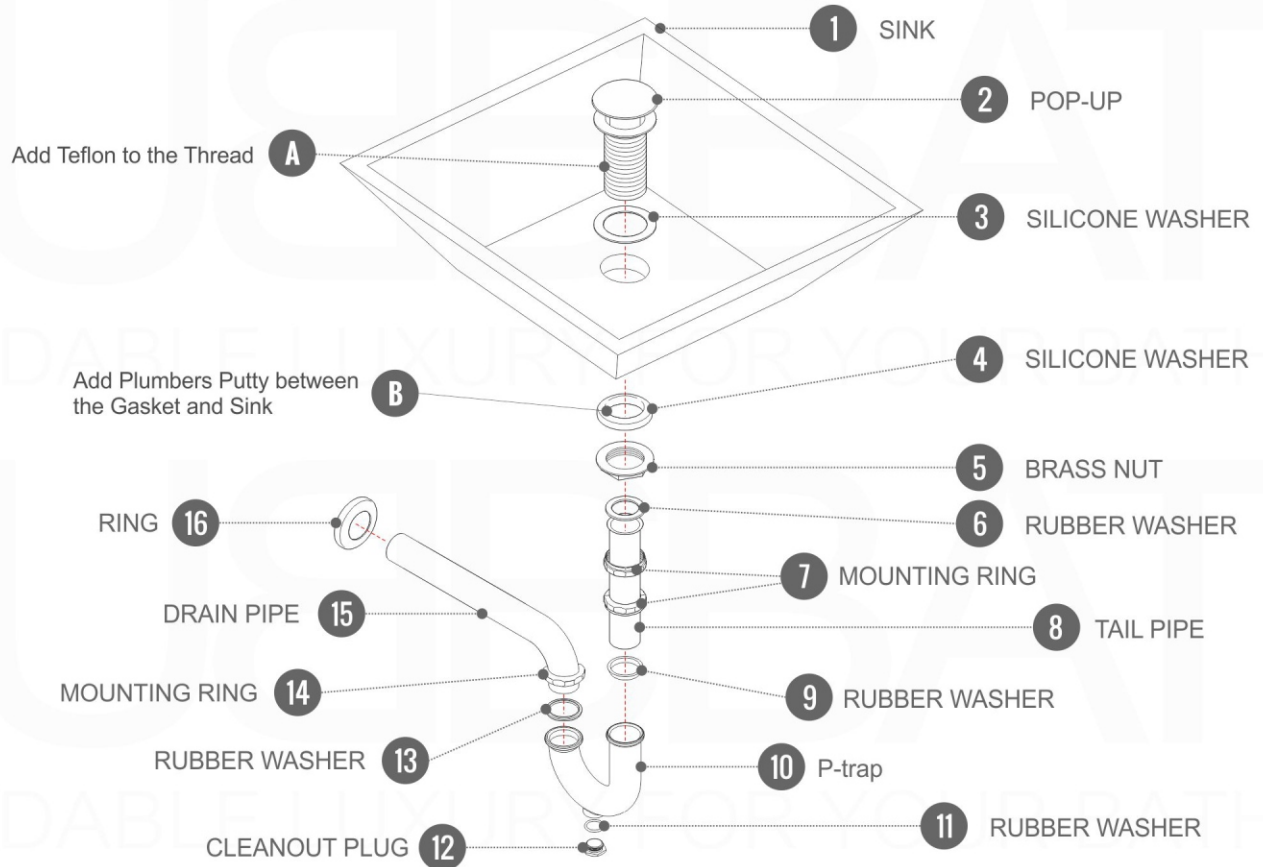

NUDO 60 DOUBLE

Sink: SpainSink60D

Dimensions:	width	depth	height
inches	59.4"	20.66"	35.85"
mm	1510	525	911

NOTE: DIMENSIONS AND TECHNICAL DETAILS ARE SUBJECT TO CHANGE WITHOUT NOTICE

FRONT ELEVATION

SIDE ELEVATION

TOP ELEVATION

SQUARE SINK SPAIN
60" DOUBLE

. FRONT ELEVATION

. TOP ELEVATION

. SIDE ELEVATION

Pop-Up / P-trap Installation Instructions INSTALLATION GUIDE

FOR SINKS WITHOUT OVERFLOW
#SKU: P101N / P102N

OR

FOR SINKS WITHOUT OVERFLOW
#SKU: P101 / P102