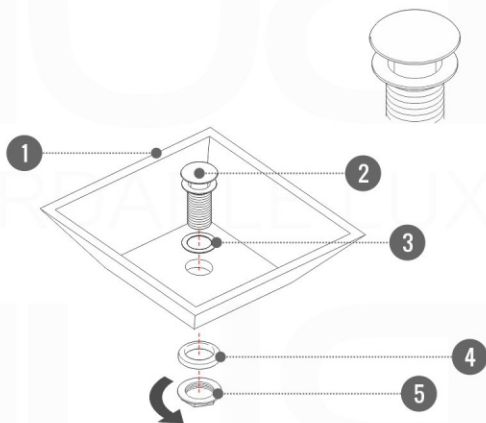

NUDO 60 DOUBLE

Sink: SpainSink60D

Dimensions:	width	depth	height
inches	59.4"	20.66"	35.85"
mm	1510	525	911

NOTE: DIMENSIONS AND TECHNICAL DETAILS ARE SUBJECT TO CHANGE WITHOUT NOTICE

FRONT ELEVATION

SIDE ELEVATION

TOP ELEVATION

SQUARE SINK SPAIN
60" DOUBLE

. FRONT ELEVATION

. TOP ELEVATION

. SIDE ELEVATION

Pop-Up / P-trap Installation Instructions INSTALLATION GUIDE

FOR SINKS WITHOUT OVERFLOW
#SKU: P101N / P102N

OR

FOR SINKS WITHOUT OVERFLOW
#SKU: P101 / P102