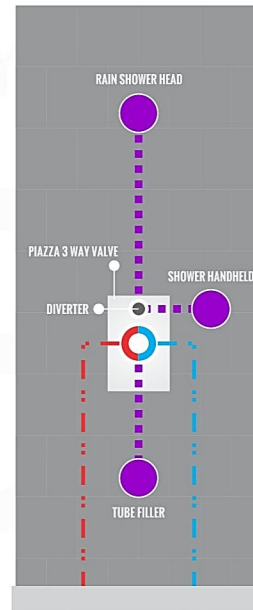

RONDO 2 WAY VALVE (ARRS2V)

CONFIG.01

RAIN SHOWER W/HANDHELD

CONFIG.02

RAIN SHOWER W/TUB FILLER

CONFIG.03

RAIN SHOWER W/BODY JETS

- 1 - UPPER END OUTLET PIPE INTERFACE
- 2 - MOUNTING FIXED HOLE
- 3 - DIVERTER
- 4 - HOT WATER PIPE INTERFACE
- 5 - COLD WATER PIPE INTERFACE
- 6 - LOWER END OUTLET INTERFACE

CONFIG.01

RAIN SHOWER W/HANDHELD

CONFIG.02

RAIN SHOWER W/TUB FILLER

CONFIG.03

RAIN SHOWER W/BODY JETS

RONDO 3 WAY VALVE (ARRS3V)

CONFIG.01

RAIN SHOWER W/HANDHELD AND TUB FILLER

CONFIG.02

RAIN SHOWER W/HANDHELD AND MASSAGE BODY JETS

CONFIG.03

RAIN SHOWER W/TUBE FILLER AND MASSAGE BODY JETS

- 1 - UPPER END OUTLET PIPE INTERFACE
- 2 - MOUNTING FIXED HOLE
- 3 - DIVERTER
- 4 - HOT WATER PIPE INTERFACE
- 5 - LOWER END OUTLET INTERFACE
- 6 - HANDHELD SHOWER CONNECTION PORT
- 7 - COLD WATER PIPE INTERFACE

CONFIG.01

RAIN SHOWER W/HANDHELD AND TUB FILLER

CONFIG.02

RAIN SHOWER W/HANDHELD AND MASSAGE BODY JETS

CONFIG.03

RAIN SHOWER W/TUBE FILLER AND MASSAGE BODY JETS