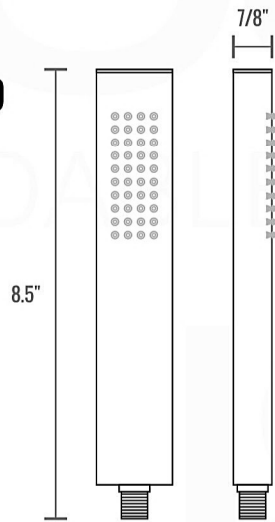

RONDO 6" CEILING BAR (ARCB6)

RONDO HAND SHOWER SET (ARHH123)

HAND HELD

PLATE

WATER OUTLET ADAPTOR

FLEXIBLE HOSE

RONDO RAIN SHOWER HEAD (ARR20)

RONDO 2 WAY VALVE (ARRS2V)

RONDO 2 WAY VALVE (ARRS2V)

CONFIG.01

RAIN SHOWER W/HANDHELD

CONFIG.02

RAIN SHOWER W/TUB FILLER

CONFIG.03

RAIN SHOWER W/BODY JETS

- 1 - UPPER END OUTLET PIPE INTERFACE
- 2 - MOUNTING FIXED HOLE
- 3 - DIVERTER
- 4 - HOT WATER PIPE INTERFACE
- 5 - COLD WATER PIPE INTERFACE
- 6 - LOWER END OUTLET INTERFACE