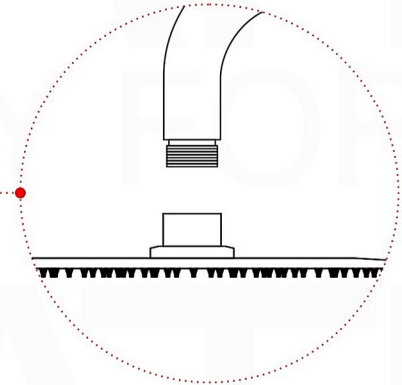

RONDO 6" CEILING BAR (ARCB6)

RONDO HAND SHOWER SET (ARHH123)

HAND HELD

PLATE

WATER OUTLET ADAPTOR

FLEXIBLE HOSE

RONDO RAIN SHOWER HEAD (ARR20)

RONDO 2 WAY VALVE (ARRS2V)

RONDO 2 WAY VALVE (ARRS2V)

CONFIG.01

RAIN SHOWER W/HANDHELD

CONFIG.02

RAIN SHOWER W/TUB FILLER

CONFIG.03

RAIN SHOWER W/BODY JETS

- 1 - UPPER END OUTLET PIPE INTERFACE
- 2 - MOUNTING FIXED HOLE
- 3 - DIVERTER
- 4 - HOT WATER PIPE INTERFACE
- 5 - COLD WATER PIPE INTERFACE
- 6 - LOWER END OUTLET INTERFACE