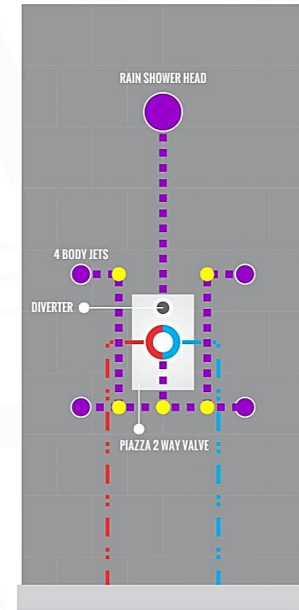

RONDO 6" CEILING BAR (ARCB6)

RONDO HAND SHOWER SET (ARHH123)

HAND HELD

PLATE

WATER OUTLET ADAPTOR

FLEXIBLE HOSE

RONDO RAIN SHOWER HEAD (ARR20)

RONDO 2 WAY VALVE (ARRS2V)

RONDO 2 WAY VALVE (ARRS2V)

CONFIG.01

RAIN SHOWER W/HANDHELD

CONFIG.02

RAIN SHOWER W/TUB FILLER

CONFIG.03

RAIN SHOWER W/BODY JETS

- 1 - UPPER END OUTLET PIPE INTERFACE
- 2 - MOUNTING FIXED HOLE
- 3 - DIVERTER
- 4 - HOT WATER PIPE INTERFACE
- 5 - COLD WATER PIPE INTERFACE
- 6 - LOWER END OUTLET INTERFACE

CONFIG.01

RAIN SHOWER W/HANDHELD

CONFIG.02

RAIN SHOWER W/TUB FILLER

CONFIG.03

RAIN SHOWER W/BODY JETS

RONDO 3 WAY VALVE (ARRS3V)

CONFIG.01

RAIN SHOWER W/HANDHELD AND TUB FILLER

CONFIG.02

RAIN SHOWER W/HANDHELD AND MASSAGE BODY JETS

CONFIG.03

RAIN SHOWER W/TUBE FILLER AND MASSAGE BODY JETS

- 1 - UPPER END OUTLET PIPE INTERFACE
- 2 - MOUNTING FIXED HOLE
- 3 - DIVERTER
- 4 - HOT WATER PIPE INTERFACE
- 5 - LOWER END OUTLET INTERFACE
- 6 - HANDHELD SHOWER CONNECTION PORT
- 7 - COLD WATER PIPE INTERFACE