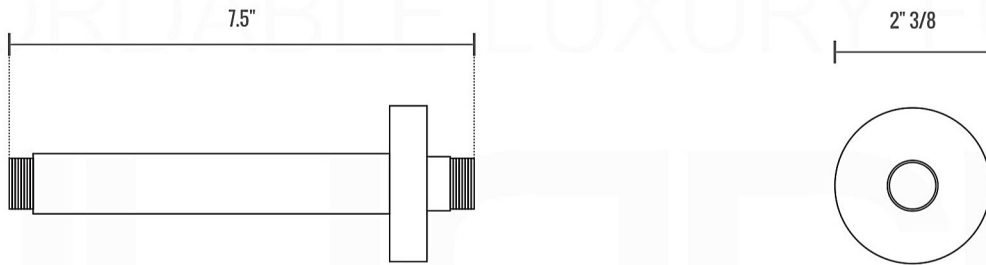

RONDO 6" CEILING BAR (ARCB6)

RONDO HAND SHOWER SET (ARHH123)

HAND HELD

PLATE

WATER OUTLET ADAPTOR

FLEXIBLE HOSE

RONDO RAIN SHOWER HEAD (ARR20)

RONDO 2 WAY VALVE (ARRS2V)