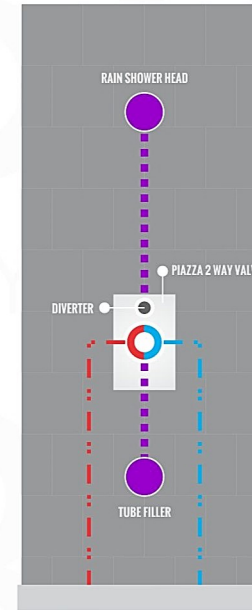

RONDO 6" CEILING BAR (ARCB6)

RONDO HAND SHOWER SET (ARHH123)

HAND HELD

PLATE

WATER OUTLET ADAPTOR

FLEXIBLE HOSE

RONDO RAIN SHOWER HEAD (ARR20)

RONDO 2 WAY VALVE (ARRS2V)

RONDO 2 WAY VALVE (ARRS2V)

CONFIG.01

RAIN SHOWER W/HANDHELD

CONFIG.02

RAIN SHOWER W/TUB FILLER

CONFIG.03

RAIN SHOWER W/BODY JETS

- 1 - UPPER END OUTLET PIPE INTERFACE
- 2 - MOUNTING FIXED HOLE
- 3 - DIVERTER
- 4 - HOT WATER PIPE INTERFACE
- 5 - COLD WATER PIPE INTERFACE
- 6 - LOWER END OUTLET INTERFACE

CONFIG.01

RAIN SHOWER W/HANDHELD

CONFIG.02

RAIN SHOWER W/TUB FILLER

CONFIG.03

RAIN SHOWER W/BODY JETS

RONDO 3 WAY VALVE (ARRS3V)

CONFIG.01