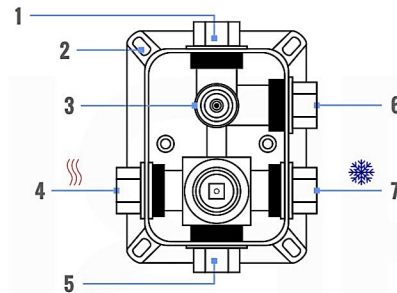

RONDO 2 WAY VALVE (ARRS2V)

CONFIG.01

RAIN SHOWER W/HANDHELD

CONFIG.02

RAIN SHOWER W/TUB FILLER

CONFIG.03

RAIN SHOWER W/BODY JETS

- 1 - UPPER END OUTLET PIPE INTERFACE
- 2 - MOUNTING FIXED HOLE
- 3 - DIVERTER
- 4 - HOT WATER PIPE INTERFACE
- 5 - COLD WATER PIPE INTERFACE
- 6 - LOWER END OUTLET INTERFACE

CONFIG.01

RAIN SHOWER W/HANDHELD

CONFIG.02

RAIN SHOWER W/TUB FILLER

CONFIG.03

RAIN SHOWER W/BODY JETS

RONDO 3 WAY VALVE (ARRS3V)

CONFIG.01

RAIN SHOWER W/HANDHELD AND TUB FILLER

CONFIG.02

RAIN SHOWER W/HANDHELD AND MASSAGE BODY JETS

CONFIG.03

RAIN SHOWER W/TUBE FILLER AND MASSAGE BODY JETS

- 1 - UPPER END OUTLET PIPE INTERFACE
- 2 - MOUNTING FIXED HOLE
- 3 - DIVERTER
- 4 - HOT WATER PIPE INTERFACE
- 5 - LOWER END OUTLET INTERFACE
- 6 - HANDHELD SHOWER CONNECTION PORT
- 7 - COLD WATER PIPE INTERFACE