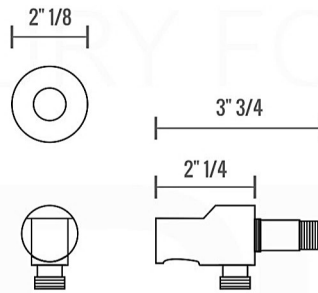

RONDO 6" CEILING BAR (ARCB6)

RONDO HAND SHOWER SET (ARHH123)

HAND HELD

PLATE

WATER OUTLET ADAPTOR

FLEXIBLE HOSE

RONDO RAIN SHOWER HEAD (ARR20)

RONDO 2 WAY VALVE (ARRS2V)

RONDO 2 WAY VALVE (ARRS2V)

CONFIG.01

RAIN SHOWER W/HANDHELD

CONFIG.02

RAIN SHOWER W/TUB FILLER

CONFIG.03

RAIN SHOWER W/BODY JETS

- 1 - UPPER END OUTLET PIPE INTERFACE
- 2 - MOUNTING FIXED HOLE
- 3 - DIVERTER
- 4 - HOT WATER PIPE INTERFACE
- 5 - COLD WATER PIPE INTERFACE
- 6 - LOWER END OUTLET INTERFACE