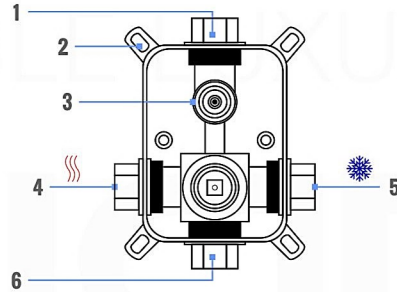

RONDO 2 WAY VALVE (ARRS2V)

CONFIG.01

RAIN SHOWER W/HANDHELD

CONFIG.02

RAIN SHOWER W/TUB FILLER

CONFIG.03

RAIN SHOWER W/BODY JETS

- 1 - UPPER END OUTLET PIPE INTERFACE
- 2 - MOUNTING FIXED HOLE
- 3 - DIVERTER
- 4 - HOT WATER PIPE INTERFACE
- 5 - COLD WATER PIPE INTERFACE
- 6 - LOWER END OUTLET INTERFACE

CONFIG.01

RAIN SHOWER W/HANDHELD

CONFIG.02

RAIN SHOWER W/TUB FILLER

CONFIG.03

RAIN SHOWER W/BODY JETS

RONDO 3 WAY VALVE (ARRS3V)

CONFIG.01

RAIN SHOWER W/HANDHELD AND TUB FILLER

CONFIG.02

RAIN SHOWER W/HANDHELD AND MASSAGE BODY JETS

CONFIG.03

RAIN SHOWER W/TUBE FILLER AND MASSAGE BODY JETS

- 1 - UPPER END OUTLET PIPE INTERFACE
- 2 - MOUNTING FIXED HOLE
- 3 - DIVERTER
- 4 - HOT WATER PIPE INTERFACE
- 5 - LOWER END OUTLET INTERFACE
- 6 - HANDHELD SHOWER CONNECTION PORT
- 7 - COLD WATER PIPE INTERFACE