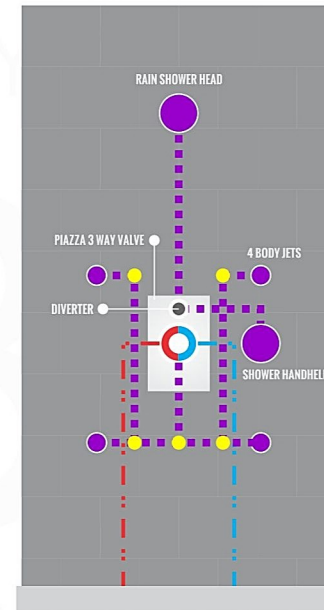

RONDO 2 WAY VALVE (ARRS2V)

CONFIG.01

RAIN SHOWER W/HANDHELD

CONFIG.02

RAIN SHOWER W/TUB FILLER

CONFIG.03

RAIN SHOWER W/BODY JETS

- 1 - UPPER END OUTLET PIPE INTERFACE
- 2 - MOUNTING FIXED HOLE
- 3 - DIVERTER
- 4 - HOT WATER PIPE INTERFACE
- 5 - COLD WATER PIPE INTERFACE
- 6 - LOWER END OUTLET INTERFACE

CONFIG.01

RAIN SHOWER W/HANDHELD

CONFIG.02

RAIN SHOWER W/TUB FILLER

CONFIG.03

RAIN SHOWER W/BODY JETS

RONDO 3 WAY VALVE (ARRS3V)

CONFIG.01

RAIN SHOWER W/HANDHELD AND TUB FILLER

CONFIG.02

RAIN SHOWER W/HANDHELD AND MASSAGE BODY JETS

CONFIG.03

RAIN SHOWER W/TUBE FILLER AND MASSAGE BODY JETS

- 1 - UPPER END OUTLET PIPE INTERFACE
- 2 - MOUNTING FIXED HOLE
- 3 - DIVERTER
- 4 - HOT WATER PIPE INTERFACE
- 5 - LOWER END OUTLET INTERFACE
- 6 - HANDHELD SHOWER CONNECTION PORT
- 7 - COLD WATER PIPE INTERFACE

CONFIG.01

RAIN SHOWER W/HANDHELD AND TUB FILLER

CONFIG.02

RAIN SHOWER W/HANDHELD AND MASSAGE BODY JETS

CONFIG.03

RAIN SHOWER W/TUBE FILLER AND MASSAGE BODY JETS