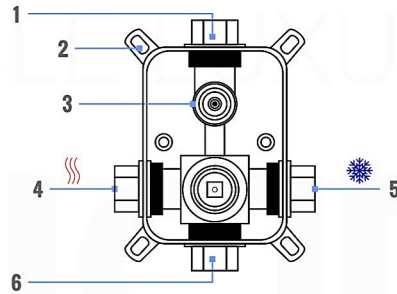

PROTECTION COVER

RONDO TUB FILLER (ARTF8)

RONDO 2 WAY VALVE (ARRS2V)

CONFIG.01

RAIN SHOWER W/HANDHELD

CONFIG.02

RAIN SHOWER W/TUB FILLER

CONFIG.03

RAIN SHOWER W/BODY JETS

- 1 - UPPER END OUTLET PIPE INTERFACE
- 2 - MOUNTING FIXED HOLE
- 3 - DIVERTER
- 4 - HOT WATER PIPE INTERFACE
- 5 - COLD WATER PIPE INTERFACE
- 6 - LOWER END OUTLET INTERFACE

RONDO 3 WAY VALVE (ARRS3V)

CONFIG.01

RAIN SHOWER W/HANDHELD AND TUB FILLER

CONFIG.02

RAIN SHOWER W/HANDHELD AND MASSAGE BODY JETS

CONFIG.03

RAIN SHOWER W/TUBE FILLER AND MASSAGE BODY JETS

- 1 - UPPER END OUTLET PIPE INTERFACE
- 2 - MOUNTING FIXED HOLE
- 3 - DIVERTER
- 4 - HOT WATER PIPE INTERFACE
- 5 - LOWER END OUTLET INTERFACE
- 6 - HANDHELD SHOWER CONNECTION PORT
- 7 - COLD WATER PIPE INTERFACE