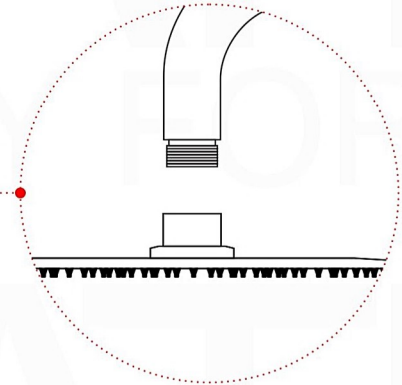

RONDO 6" CEILING BAR (ARCB6)

RONDO HAND SHOWER SET (ARHH123)

HAND HELD

PLATE

WATER OUTLET ADAPTOR

FLEXIBLE HOSE

RONDO RAIN SHOWER HEAD (ARR20)

RONDO 3 WAY VALVE (ARRS3V)

RAIN SHOWER W/BODY JETS

- 1 - UPPER END OUTLET PIPE INTERFACE
- 2 - MOUNTING FIXED HOLE
- 3 - DIVERTER
- 4 - HOT WATER PIPE INTERFACE
- 5 - COLD WATER PIPE INTERFACE
- 6 - LOWER END OUTLET INTERFACE

RONDO 3 WAY VALVE (ARRS3V)