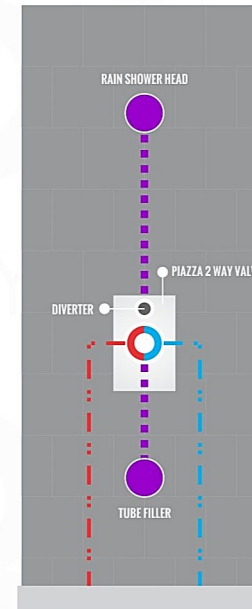

RAIN SHOWER W/BODY JETS

- 1 - UPPER END OUTLET PIPE INTERFACE
- 2 - MOUNTING FIXED HOLE
- 3 - DIVERTER
- 4 - HOT WATER PIPE INTERFACE
- 5 - COLD WATER PIPE INTERFACE
- 6 - LOWER END OUTLET INTERFACE

RONDO 3 WAY VALVE (ARRS3V)

CONFIG.01

RAIN SHOWER W/HANDHELD AND TUB FILLER

CONFIG.02

RAIN SHOWER W/HANDHELD AND MASSAGE BODY JETS

CONFIG.03

RAIN SHOWER W/TUBE FILLER AND MASSAGE BODY JETS

- 1 - UPPER END OUTLET PIPE INTERFACE
- 2 - MOUNTING FIXED HOLE
- 3 - DIVERTER
- 4 - HOT WATER PIPE INTERFACE
- 5 - LOWER END OUTLET INTERFACE
- 6 - HANDHELD SHOWER CONNECTION PORT
- 7 - COLD WATER PIPE INTERFACE

CONFIG.01

RAIN SHOWER W/HANDHELD

CONFIG.02

RAIN SHOWER W/TUB FILLER

CONFIG.03

RAIN SHOWER W/BODY JETS

CONFIG.01

RAIN SHOWER W/HANDHELD AND TUB FILLER