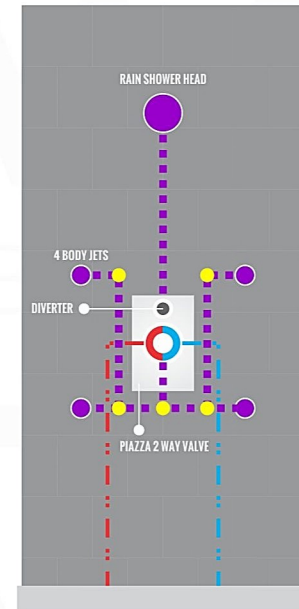

RAIN SHOWER W/BODY JETS

- 1 - UPPER END OUTLET PIPE INTERFACE
- 2 - MOUNTING FIXED HOLE
- 3 - DIVERTER
- 4 - HOT WATER PIPE INTERFACE
- 5 - COLD WATER PIPE INTERFACE
- 6 - LOWER END OUTLET INTERFACE

RONDO 3 WAY VALVE (ARRS3V)

CONFIG.01

RAIN SHOWER W/HANDHELD AND TUB FILLER

CONFIG.02

RAIN SHOWER W/HANDHELD AND MASSAGE BODY JETS

CONFIG.03

RAIN SHOWER W/TUBE FILLER AND MASSAGE BODY JETS

- 1 - UPPER END OUTLET PIPE INTERFACE
- 2 - MOUNTING FIXED HOLE
- 3 - DIVERTER
- 4 - HOT WATER PIPE INTERFACE
- 5 - LOWER END OUTLET INTERFACE
- 6 - HANDHELD SHOWER CONNECTION PORT
- 7 - COLD WATER PIPE INTERFACE

CONFIG.01

RAIN SHOWER W/HANDHELD

CONFIG.02

RAIN SHOWER W/TUB FILLER

CONFIG.03

RAIN SHOWER W/BODY JETS

CONFIG.01

RAIN SHOWER W/HANDHELD AND TUB FILLER

CONFIG.02

RAIN SHOWER W/HANDHELD AND MASSAGE BODY JETS

CONFIG.03

RAIN SHOWER W/TUBE FILLER AND MASSAGE BODY JETS