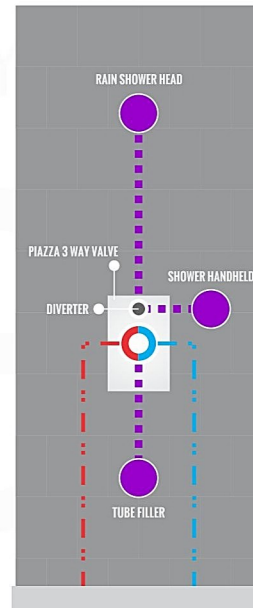

RAIN SHOWER W/BODY JETS

- 1 - UPPER END OUTLET PIPE INTERFACE
- 2 - MOUNTING FIXED HOLE
- 3 - DIVERTER
- 4 - HOT WATER PIPE INTERFACE
- 5 - COLD WATER PIPE INTERFACE
- 6 - LOWER END OUTLET INTERFACE

RONDO 3 WAY VALVE (ARRS3V)

CONFIG.01

RAIN SHOWER W/HANDHELD AND TUB FILLER

CONFIG.02

RAIN SHOWER W/HANDHELD AND MASSAGE BODY JETS

CONFIG.03

RAIN SHOWER W/TUBE FILLER AND MASSAGE BODY JETS

- 1 - UPPER END OUTLET PIPE INTERFACE
- 2 - MOUNTING FIXED HOLE
- 3 - DIVERTER
- 4 - HOT WATER PIPE INTERFACE
- 5 - LOWER END OUTLET INTERFACE
- 6 - HANDHELD SHOWER CONNECTION PORT
- 7 - COLD WATER PIPE INTERFACE

CONFIG.01

RAIN SHOWER W/HANDHELD

CONFIG.02

RAIN SHOWER W/TUB FILLER

CONFIG.03

RAIN SHOWER W/BODY JETS

CONFIG.01

RAIN SHOWER W/HANDHELD AND TUB FILLER

CONFIG.02

RAIN SHOWER W/HANDHELD AND MASSAGE BODY JETS

CONFIG.03

RAIN SHOWER W/TUBE FILLER AND MASSAGE BODY JETS