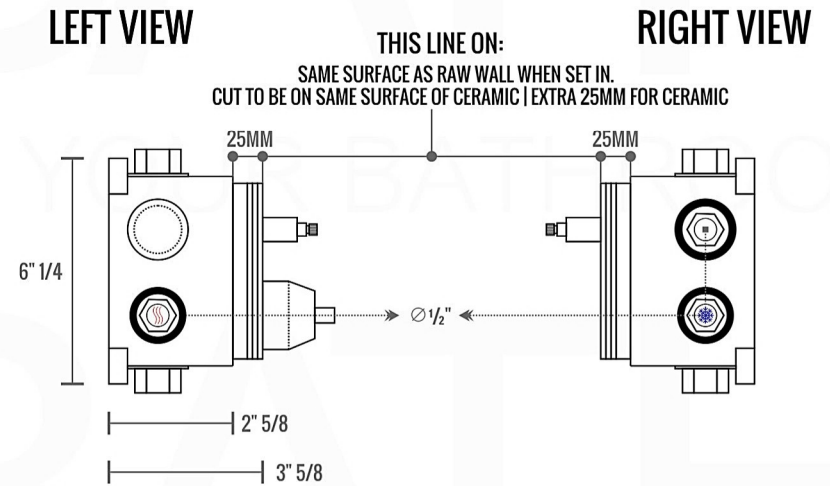

PROTECTION COVER