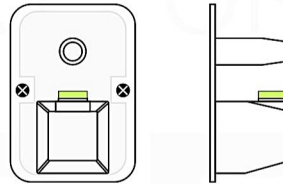

RONDO 6" CEILING BAR (ARCB6)

RONDO HAND SHOWER SET (ARHH123)

HAND HELD

PLATE

WATER OUTLET ADAPTOR

FLEXIBLE HOSE

RONDO RAIN SHOWER HEAD (ARR20)

RONDO 3 WAY VALVE (ARRS3V)

PROTECTION COVER

RONDO TUB FILLER (ARTF8)

RONDO 2 WAY VALVE (ARRS2V)

CONFIG.01

RAIN SHOWER W/HANDHELD

CONFIG.02

RAIN SHOWER W/TUB FILLER

CONFIG.03

RAIN SHOWER W/BODY JETS

- 1 - UPPER END OUTLET PIPE INTERFACE
- 2 - MOUNTING FIXED HOLE
- 3 - DIVERTER
- 4 - HOT WATER PIPE INTERFACE
- 5 - COLD WATER PIPE INTERFACE
- 6 - LOWER END OUTLET INTERFACE

RONDO 3 WAY VALVE (ARRS3V)