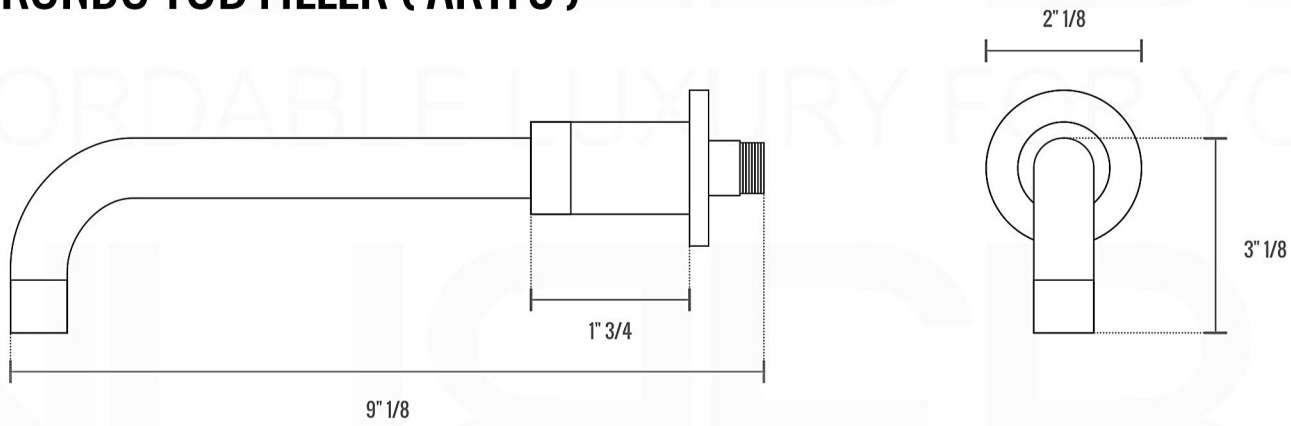

RONDO TUB FILLER (ARTF8)