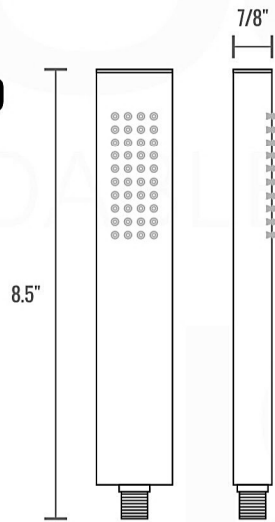

RONDO 6" CEILING BAR (ARCB6)

RONDO HAND SHOWER SET (ARHH123)

HAND HELD

PLATE

WATER OUTLET ADAPTOR

FLEXIBLE HOSE

RONDO RAIN SHOWER HEAD (ARR20)

RONDO 3 WAY VALVE (ARRS3V)