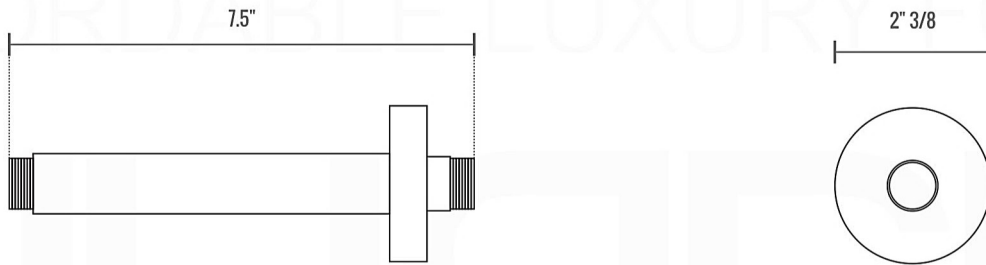

RONDO 6" CEILING BAR (ARCB6)

RONDO HAND SHOWER SET (ARHH123)

HAND HELD

PLATE

WATER OUTLET ADAPTOR

FLEXIBLE HOSE

RONDO RAIN SHOWER HEAD (ARR20)

RONDO 3 WAY VALVE (ARRS3V)