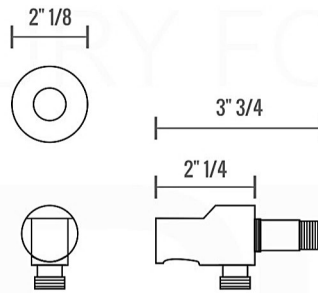

RONDO 6" CEILING BAR (ARCB6)

RONDO HAND SHOWER SET (ARHH123)

HAND HELD

PLATE

WATER OUTLET ADAPTOR

FLEXIBLE HOSE

RONDO RAIN SHOWER HEAD (ARR20)

RONDO 3 WAY VALVE (ARRS3V)