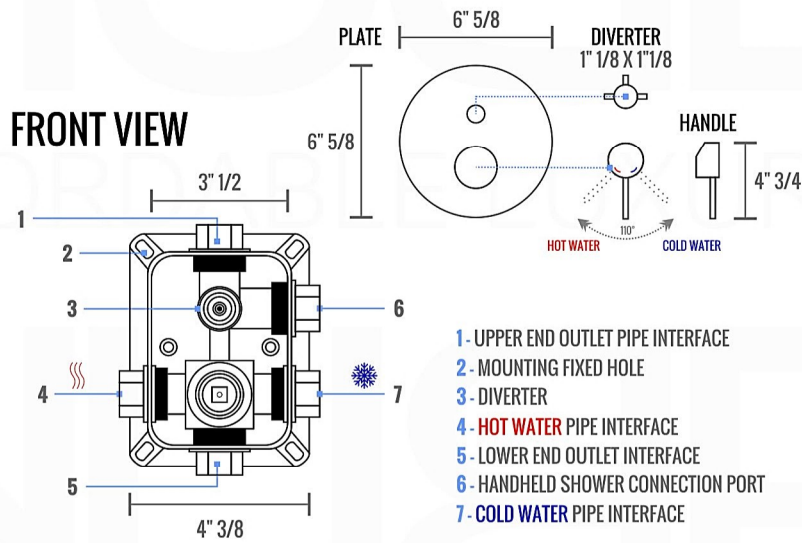

RONDO 6" CEILING BAR (ARCB6)

RONDO HAND SHOWER SET (ARHH123)

HAND HELD

PLATE

WATER OUTLET ADAPTOR

FLEXIBLE HOSE

RONDO RAIN SHOWER HEAD (ARR20)

RONDO 3 WAY VALVE (ARRS3V)

PROTECTION COVER

RONDO TUB FILLER (ARTF8)

RONDO 2 WAY VALVE (ARRS2V)

CONFIG.01

RAIN SHOWER W/HANDHELD

CONFIG.02

RAIN SHOWER W/TUB FILLER

CONFIG.03

RAIN SHOWER W/BODY JETS

- 1 - UPPER END OUTLET PIPE INTERFACE
- 2 - MOUNTING FIXED HOLE
- 3 - DIVERTER
- 4 - HOT WATER PIPE INTERFACE
- 5 - COLD WATER PIPE INTERFACE
- 6 - LOWER END OUTLET INTERFACE

RONDO 3 WAY VALVE (ARRS3V)

CONFIG.01

RAIN SHOWER W/HANDHELD AND TUB FILLER

CONFIG.02

RAIN SHOWER W/HANDHELD AND MASSAGE BODY JETS

CONFIG.03

RAIN SHOWER W/TUBE FILLER AND MASSAGE BODY JETS

- 1 - UPPER END OUTLET PIPE INTERFACE
- 2 - MOUNTING FIXED HOLE
- 3 - DIVERTER
- 4 - HOT WATER PIPE INTERFACE
- 5 - LOWER END OUTLET INTERFACE
- 6 - HANDHELD SHOWER CONNECTION PORT
- 7 - COLD WATER PIPE INTERFACE