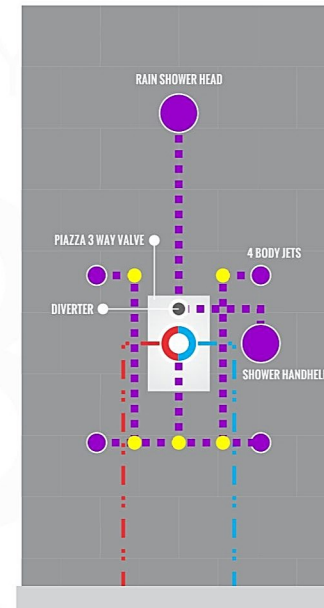

RAIN SHOWER W/BODY JETS

- 1 - UPPER END OUTLET PIPE INTERFACE
- 2 - MOUNTING FIXED HOLE
- 3 - DIVERTER
- 4 - HOT WATER PIPE INTERFACE
- 5 - COLD WATER PIPE INTERFACE
- 6 - LOWER END OUTLET INTERFACE

RONDO 3 WAY VALVE (ARRS3V)

CONFIG.01

RAIN SHOWER W/HANDHELD AND TUB FILLER

CONFIG.02

RAIN SHOWER W/HANDHELD AND MASSAGE BODY JETS

CONFIG.03

RAIN SHOWER W/TUBE FILLER AND MASSAGE BODY JETS

- 1 - UPPER END OUTLET PIPE INTERFACE
- 2 - MOUNTING FIXED HOLE
- 3 - DIVERTER
- 4 - HOT WATER PIPE INTERFACE
- 5 - LOWER END OUTLET INTERFACE
- 6 - HANDHELD SHOWER CONNECTION PORT
- 7 - COLD WATER PIPE INTERFACE

CONFIG.01

RAIN SHOWER W/HANDHELD

CONFIG.02

RAIN SHOWER W/TUB FILLER

CONFIG.03

RAIN SHOWER W/BODY JETS

CONFIG.01

RAIN SHOWER W/HANDHELD AND TUB FILLER

CONFIG.02

RAIN SHOWER W/HANDHELD AND MASSAGE BODY JETS

CONFIG.03

RAIN SHOWER W/TUBE FILLER AND MASSAGE BODY JETS