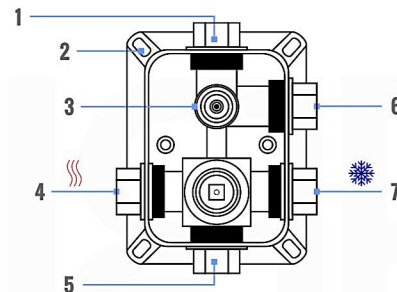

RAIN SHOWER W/BODY JETS

- 1 - UPPER END OUTLET PIPE INTERFACE
- 2 - MOUNTING FIXED HOLE
- 3 - DIVERTER
- 4 - HOT WATER PIPE INTERFACE
- 5 - COLD WATER PIPE INTERFACE
- 6 - LOWER END OUTLET INTERFACE

RONDO 3 WAY VALVE (ARRS3V)

CONFIG.01

RAIN SHOWER W/HANDHELD AND TUB FILLER

CONFIG.02

RAIN SHOWER W/HANDHELD AND MASSAGE BODY JETS

CONFIG.03

RAIN SHOWER W/TUBE FILLER AND MASSAGE BODY JETS

- 1 - UPPER END OUTLET PIPE INTERFACE
- 2 - MOUNTING FIXED HOLE
- 3 - DIVERTER
- 4 - HOT WATER PIPE INTERFACE
- 5 - LOWER END OUTLET INTERFACE
- 6 - HANDHELD SHOWER CONNECTION PORT
- 7 - COLD WATER PIPE INTERFACE

CONFIG.01

RAIN SHOWER W/HANDHELD

CONFIG.02

RAIN SHOWER W/TUB FILLER

CONFIG.03

RAIN SHOWER W/BODY JETS

CONFIG.01

RAIN SHOWER W/HANDHELD AND TUB FILLER