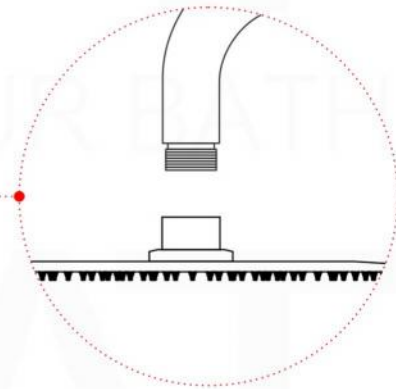

RONDO RAIN SHOWER HEAD (ARR8)