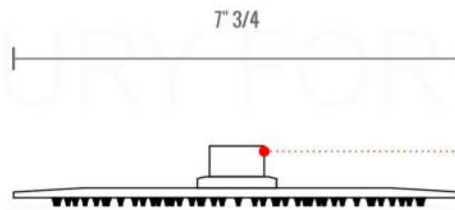

RONDO RAIN SHOWER HEAD (ARR8)