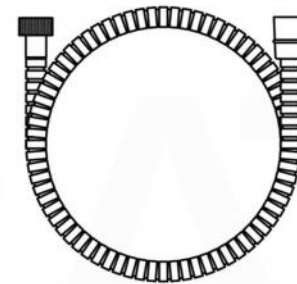

## RONDO 6" CEILING BAR ( ARCB6 )

## RONDO HAND SHOWER SET ( ARHH123 )

**HAND HELD**

**PLATE**

**WATER OUTLET ADAPTOR**

**FLEXIBLE HOSE**

## RONDO RAIN SHOWER HEAD ( ARR8 )

# RONDO 2 WAY VALVE (ARRS2V)