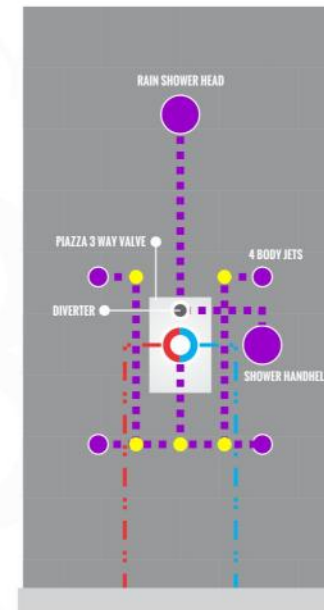

CONFIG.02

RAIN SHOWER W/HANDHELD AND MASSAGE BODY JETS