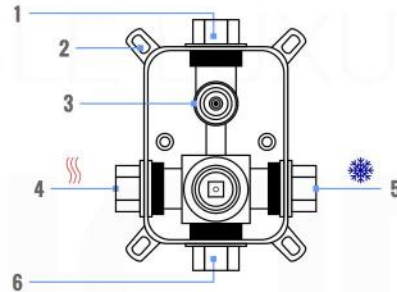

### CONFIG.03

RAIN SHOWER W/BODY JETS

- 1 - UPPER END OUTLET PIPE INTERFACE
- 2 - MOUNTING FIXED HOLE
- 3 - DIVERTER
- 4 - HOT WATER PIPE INTERFACE
- 5 - COLD WATER PIPE INTERFACE
- 6 - LOWER END OUTLET INTERFACE