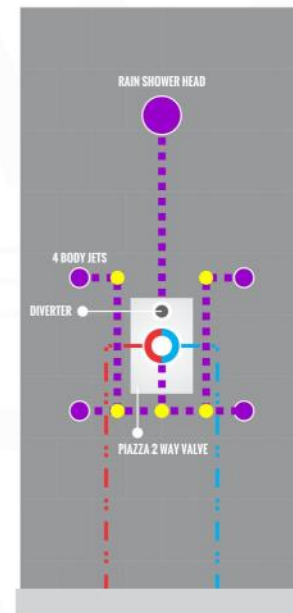

CONFIG.03

RAIN SHOWER W/BODY JETS