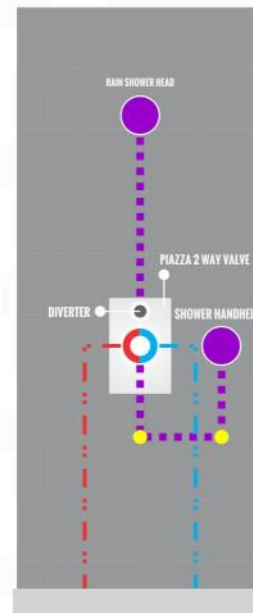

CONFIG.01

RAIN SHOWER W/HANDHELD