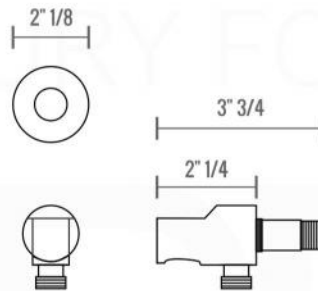

PLATE

WATER OUTLET ADAPTOR

FLEXIBLE HOSE