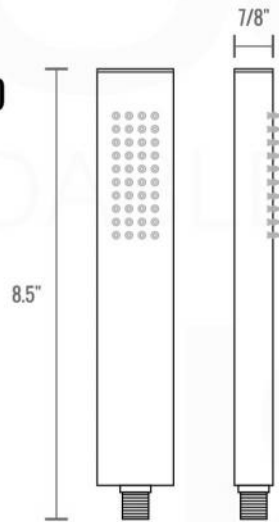

RONDO HAND SHOWER SET (ARHH123)

HAND HELD