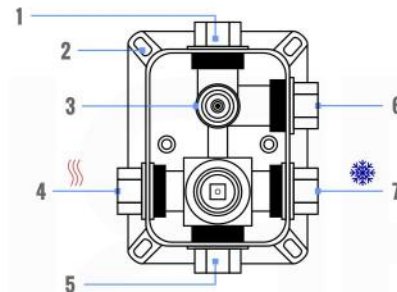

CONFIG.03

RAIN SHOWER W/TUBE FILLER AND MASSAGE BODY JETS