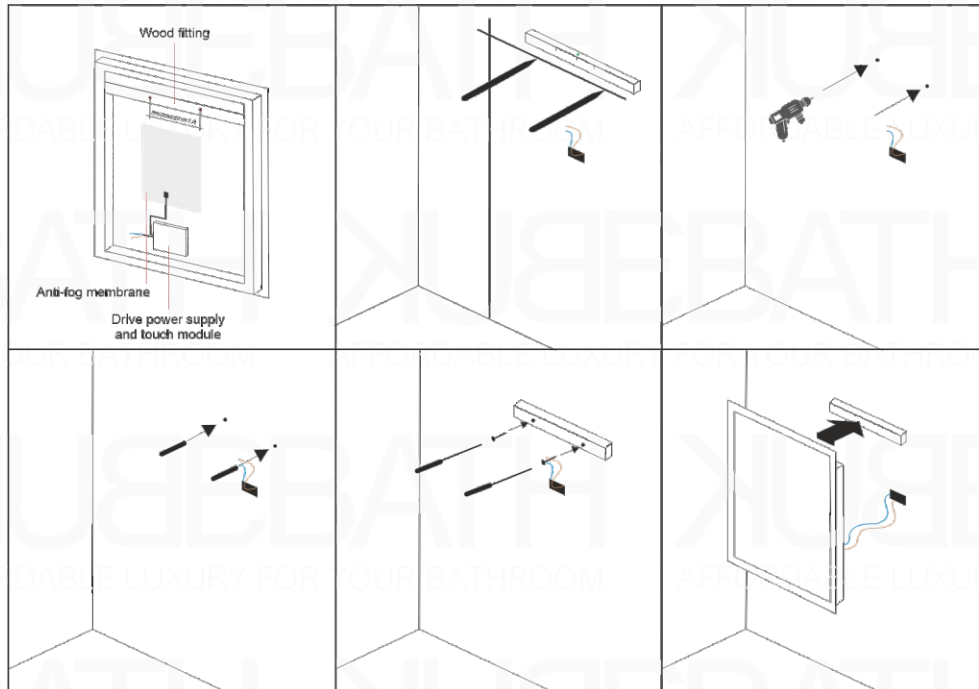

# KUBE ROUND LED MIRROR

The **Round LED Mirror** features a sensor on/off switch, dimmer to adjust lighting and anti-fog technology. All Kubebath LED mirrors are made with the highest quality components. The LED strips have an average lifetime of 50,000 hours, making them almost maintenance free.

FRONT VIEW

SIDE VIEW

SKU	ø x Depth	
	inch	mm
RKLEDM24	23,62ø x 1.37	600ø x 34.79
RKLEDM30	29,53ø x 1.37	750ø x 34.79

**Note:** Model shown for installation purposes only. Does not represent actual product.

**Voltage: 110V**  
Connect to the power supply

Drive power supply and touch module

All rights reserved. The authors retain all copyrights in any text, graphic images, and photos in this book. No part of this publication may be reproduced or transmitted in any form or by any means, electronic or mechanical including recording or any information storage and retrieval system without permission in writing from the authors.