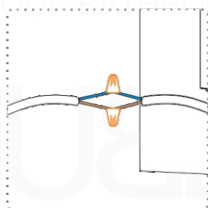

FRONT VIEW

SIDE VIEW

SKU	ø x Depth	
	inch	mm
RKLEDM24	23,62ø x 1.37	600ø x 34.79
RKLEDM30	29,53ø x 1.37	750ø x 34.79

**Note:** Model shown for installation purposes only. Does not represent actual product.