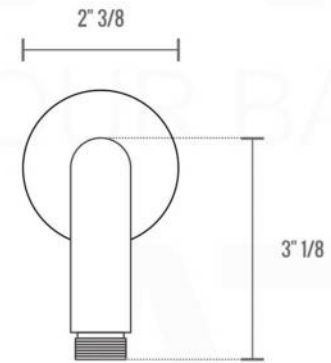

## RONDO 17" WALL MOUNT SHOWER ARM ( ARWB17 )