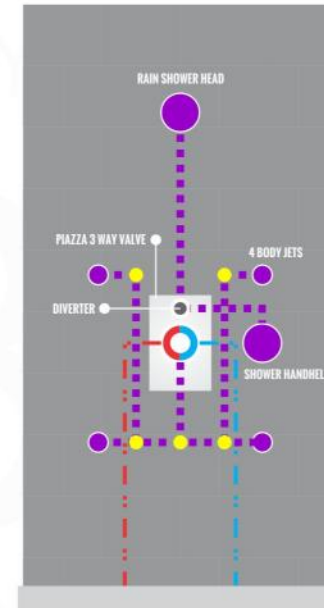

CONFIG.02

RAIN SHOWER W/HANDHELD AND MASSAGE BODY JETS