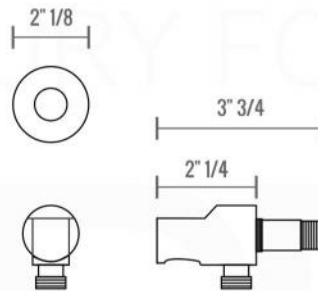

## RONDO HAND SHOWER SET ( ARHH123 )

**HAND HELD**

**PLATE**

**WATER OUTLET ADAPTOR**

**FLEXIBLE HOSE**