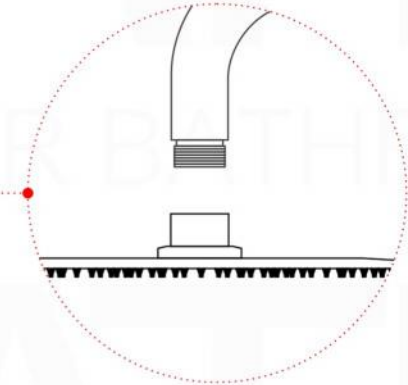

RONDO RAIN SHOWER HEAD (ARR12)