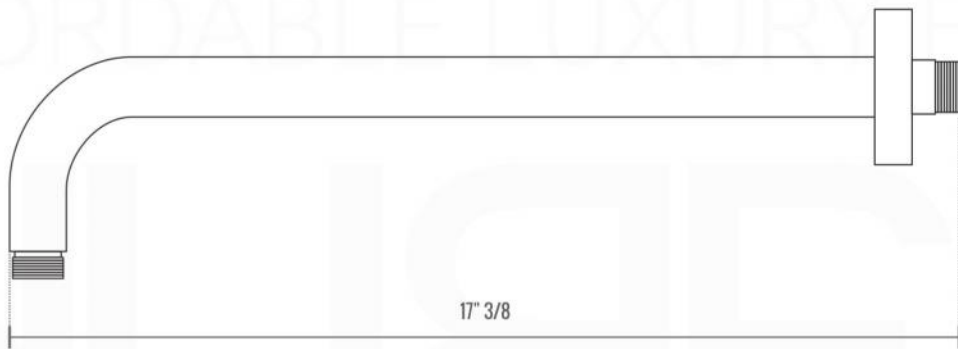

RONDO 17" WALL MOUNT SHOWER ARM (ARWB17)