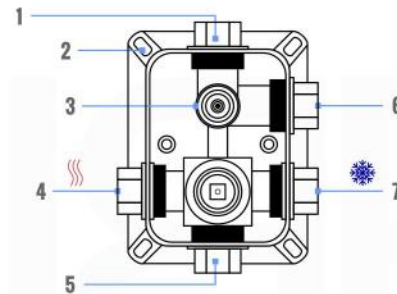

CONFIG.03

RAIN SHOWER W/TUBE FILLER AND MASSAGE BODY JETS