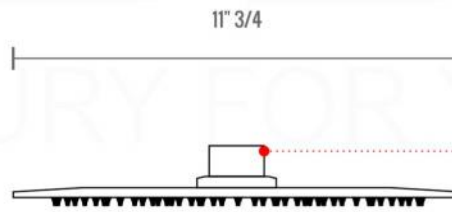

RONDO RAIN SHOWER HEAD (ARR12)