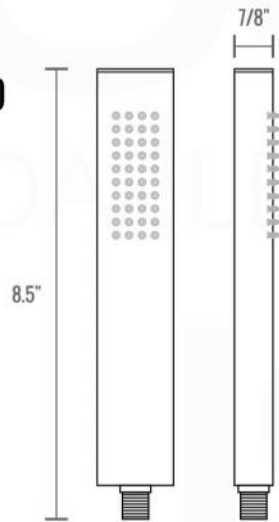

## RONDO HAND SHOWER SET ( ARHH123 )

**HAND HELD**

**PLATE**

**WATER OUTLET ADAPTOR**

**FLEXIBLE HOSE**