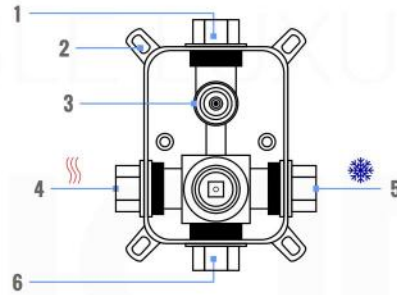

### CONFIG.03

RAIN SHOWER W/BODY JETS

- 1 - UPPER END OUTLET PIPE INTERFACE
- 2 - MOUNTING FIXED HOLE
- 3 - DIVERTER
- 4 - HOT WATER PIPE INTERFACE
- 5 - COLD WATER PIPE INTERFACE
- 6 - LOWER END OUTLET INTERFACE