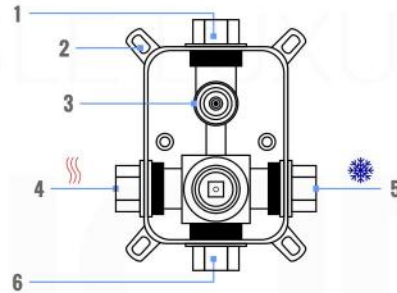

RONDO RAIN SHOWER HEAD (ARR12)

RONDO 2 WAY VALVE (ARRS2V)

RONDO TUB FILLER (ARTF8)

RONDO 17" WALL MOUNT SHOWER ARM (ARWB17)

RONDO 2 WAY VALVE (ARRS2V)

CONFIG.01

RAIN SHOWER W/HANDHELD

CONFIG.02

RAIN SHOWER W/TUB FILLER

CONFIG.03

RAIN SHOWER W/BODY JETS

- 1 - UPPER END OUTLET PIPE INTERFACE
- 2 - MOUNTING FIXED HOLE
- 3 - DIVERTER
- 4 - HOT WATER PIPE INTERFACE
- 5 - COLD WATER PIPE INTERFACE
- 6 - LOWER END OUTLET INTERFACE

CONFIG.01

RAIN SHOWER W/HANDHELD

CONFIG.02

RAIN SHOWER W/TUB FILLER

CONFIG.03

RAIN SHOWER W/BODY JETS

RONDO 3 WAY VALVE (ARRS3V)

CONFIG.01

RAIN SHOWER W/HANDHELD AND TUB FILLER

CONFIG.02

RAIN SHOWER W/HANDHELD AND MESSAGE BODY JETS

CONFIG.03

RAIN SHOWER W/TUBE FILLER AND MESSAGE BODY JETS

- 1 - UPPER END OUTLET PIPE INTERFACE
- 2 - MOUNTING FIXED HOLE
- 3 - DIVERTER
- 4 - HOT WATER PIPE INTERFACE
- 5 - LOWER END OUTLET INTERFACE
- 6 - HANDHELD SHOWER CONNECTION PORT
- 7 - COLD WATER PIPE INTERFACE