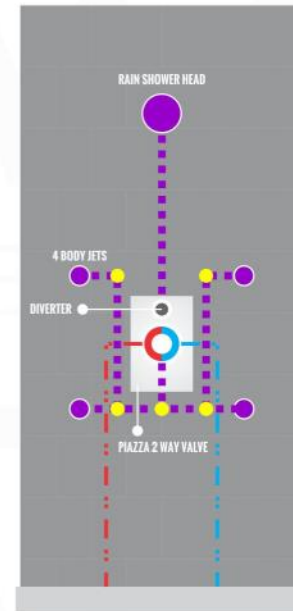

RAIN SHOWER W/TUB FILLER

CONFIG.03

RAIN SHOWER W/BODY JETS

- 1 - UPPER END OUTLET PIPE INTERFACE
- 2 - MOUNTING FIXED HOLE
- 3 - DIVERTER
- 4 - HOT WATER PIPE INTERFACE
- 5 - COLD WATER PIPE INTERFACE
- 6 - LOWER END OUTLET INTERFACE

CONFIG.01

RAIN SHOWER W/HANDHELD

CONFIG.02

RAIN SHOWER W/TUB FILLER

CONFIG.03

RAIN SHOWER W/BODY JETS

RONDO 3 WAY VALVE (ARRS3V)

CONFIG.01

RAIN SHOWER W/HANDHELD AND TUB FILLER

CONFIG.02

RAIN SHOWER W/HANDHELD AND MESSAGE BODY JETS

CONFIG.03

RAIN SHOWER W/TUBE FILLER AND MESSAGE BODY JETS

- 1 - UPPER END OUTLET PIPE INTERFACE
- 2 - MOUNTING FIXED HOLE
- 3 - DIVERTER
- 4 - HOT WATER PIPE INTERFACE
- 5 - LOWER END OUTLET INTERFACE
- 6 - HANDHELD SHOWER CONNECTION PORT
- 7 - COLD WATER PIPE INTERFACE