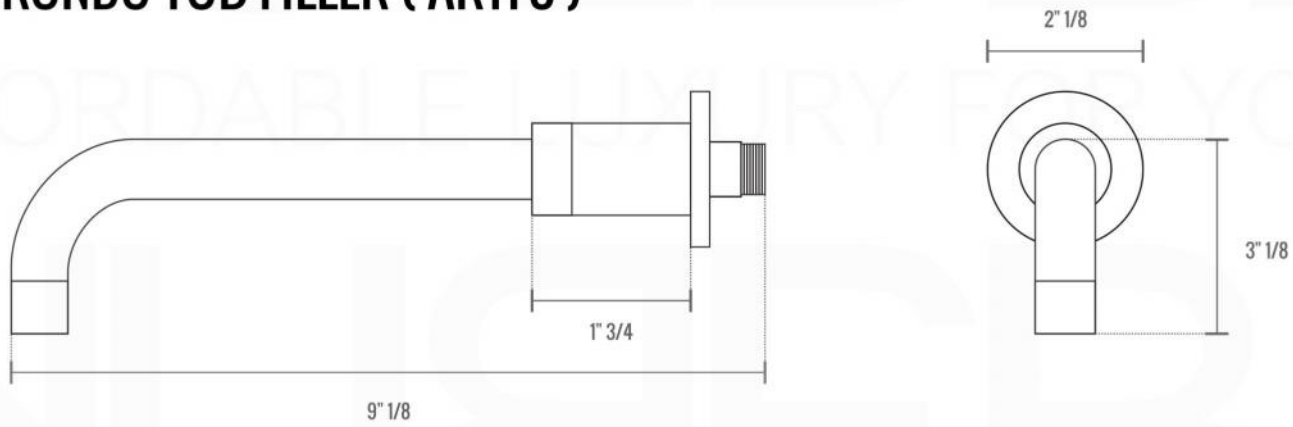

RONDO RAIN SHOWER HEAD (ARR12)

RONDO 2 WAY VALVE (ARRS2V)

RONDO TUB FILLER (ARTF8)

RONDO 17" WALL MOUNT SHOWER ARM (ARWB17)

RONDO 2 WAY VALVE (ARRS2V)

CONFIG.01

RAIN SHOWER W/HANDHELD

CONFIG.02

RAIN SHOWER W/TUB FILLER

CONFIG.03

RAIN SHOWER W/BODY JETS

- 1 - UPPER END OUTLET PIPE INTERFACE
- 2 - MOUNTING FIXED HOLE
- 3 - DIVERTER
- 4 - HOT WATER PIPE INTERFACE
- 5 - COLD WATER PIPE INTERFACE
- 6 - LOWER END OUTLET INTERFACE