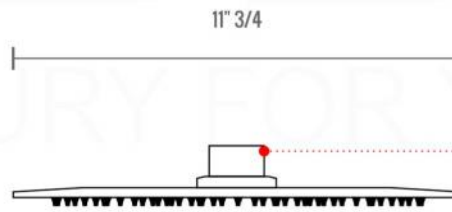

RONDO RAIN SHOWER HEAD (ARR12)

RONDO 2 WAY VALVE (ARRS2V)

RONDO TUB FILLER (ARTF8)

RONDO 17" WALL MOUNT SHOWER ARM (ARWB17)

RONDO 2 WAY VALVE (ARRS2V)

CONFIG.01

RAIN SHOWER W/HANDHELD

CONFIG.02