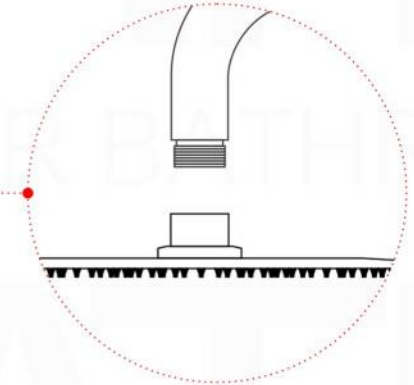

RONDO RAIN SHOWER HEAD (ARR12)

RONDO 2 WAY VALVE (ARRS2V)

RONDO TUB FILLER (ARTF8)

RONDO 17" WALL MOUNT SHOWER ARM (ARWB17)

RONDO 2 WAY VALVE (ARRS2V)

CONFIG.01

RAIN SHOWER W/HANDHELD

CONFIG.02

RAIN SHOWER W/TUB FILLER

CONFIG.03

RAIN SHOWER W/BODY JETS

- 1 - UPPER END OUTLET PIPE INTERFACE
- 2 - MOUNTING FIXED HOLE
- 3 - DIVERTER
- 4 - HOT WATER PIPE INTERFACE
- 5 - COLD WATER PIPE INTERFACE
- 6 - LOWER END OUTLET INTERFACE

RAIN SHOWER W/HANDHELD AND TUB FILLER

CONFIG.02

RAIN SHOWER W/HANDHELD AND MESSAGE BODY JETS

CONFIG.03

RAIN SHOWER W/TUBE FILLER AND MESSAGE BODY JETS

- 1 - UPPER END OUTLET PIPE INTERFACE
- 2 - MOUNTING FIXED HOLE
- 3 - DIVERTER
- 4 - HOT WATER PIPE INTERFACE
- 5 - LOWER END OUTLET INTERFACE
- 6 - HANDHELD SHOWER CONNECTION PORT
- 7 - COLD WATER PIPE INTERFACE