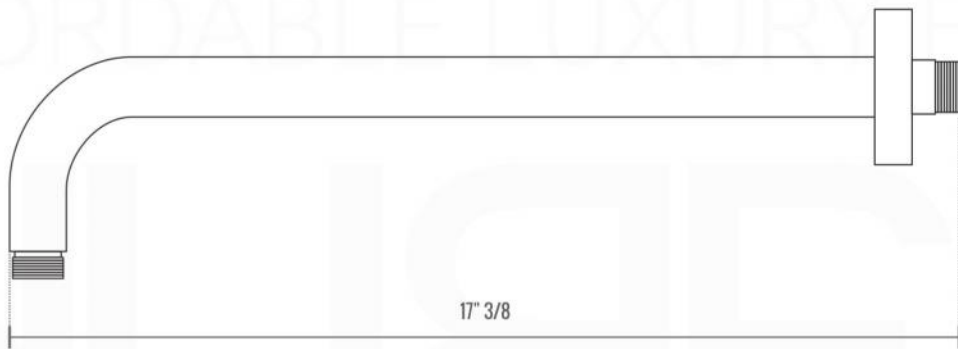

RONDO RAIN SHOWER HEAD (ARR12)

RONDO 2 WAY VALVE (ARRS2V)

RONDO TUB FILLER (ARTF8)

RONDO 17" WALL MOUNT SHOWER ARM (ARWB17)

RONDO 2 WAY VALVE (ARRS2V)

CONFIG.01

RAIN SHOWER W/HANDHELD

CONFIG.02

RAIN SHOWER W/TUB FILLER

CONFIG.03

RAIN SHOWER W/BODY JETS

- 1 - UPPER END OUTLET PIPE INTERFACE
- 2 - MOUNTING FIXED HOLE
- 3 - DIVERTER
- 4 - HOT WATER PIPE INTERFACE
- 5 - COLD WATER PIPE INTERFACE
- 6 - LOWER END OUTLET INTERFACE