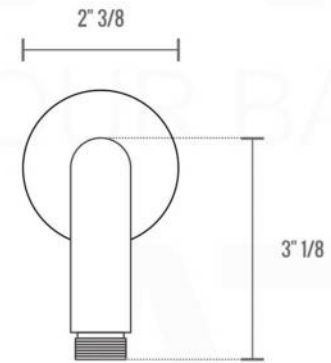

RONDO RAIN SHOWER HEAD (ARR12)

RONDO 2 WAY VALVE (ARRS2V)

RONDO TUB FILLER (ARTF8)

RONDO 17" WALL MOUNT SHOWER ARM (ARWB17)

RONDO 2 WAY VALVE (ARRS2V)

CONFIG.01

RAIN SHOWER W/HANDHELD

CONFIG.02

RAIN SHOWER W/TUB FILLER

CONFIG.03

RAIN SHOWER W/BODY JETS

- 1 - UPPER END OUTLET PIPE INTERFACE
- 2 - MOUNTING FIXED HOLE
- 3 - DIVERTER
- 4 - HOT WATER PIPE INTERFACE
- 5 - COLD WATER PIPE INTERFACE
- 6 - LOWER END OUTLET INTERFACE