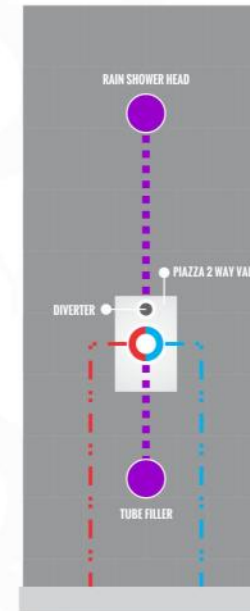

RONDO RAIN SHOWER HEAD (ARR12)

RONDO 2 WAY VALVE (ARRS2V)

RONDO TUB FILLER (ARTF8)

RONDO 17" WALL MOUNT SHOWER ARM (ARWB17)

RONDO 2 WAY VALVE (ARRS2V)

CONFIG.01

RAIN SHOWER W/HANDHELD

CONFIG.02

RAIN SHOWER W/TUB FILLER

CONFIG.03

RAIN SHOWER W/BODY JETS

- 1 - UPPER END OUTLET PIPE INTERFACE
- 2 - MOUNTING FIXED HOLE
- 3 - DIVERTER
- 4 - HOT WATER PIPE INTERFACE
- 5 - COLD WATER PIPE INTERFACE
- 6 - LOWER END OUTLET INTERFACE

CONFIG.01

RAIN SHOWER W/HANDHELD

CONFIG.02

RAIN SHOWER W/TUB FILLER

CONFIG.03

RAIN SHOWER W/BODY JETS

RONDO 3 WAY VALVE (ARRS3V)

CONFIG.01