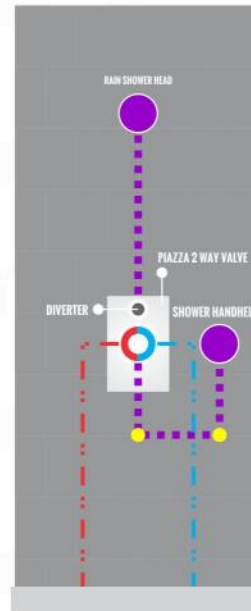

CONFIG.01

RAIN SHOWER W/HANDHELD