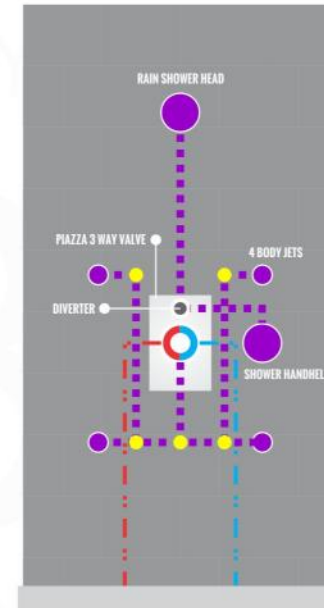

RAIN SHOWER W/TUB FILLER

CONFIG.03

RAIN SHOWER W/BODY JETS

- 1 - UPPER END OUTLET PIPE INTERFACE
- 2 - MOUNTING FIXED HOLE
- 3 - DIVERTER
- 4 - HOT WATER PIPE INTERFACE
- 5 - COLD WATER PIPE INTERFACE
- 6 - LOWER END OUTLET INTERFACE

CONFIG.01

RAIN SHOWER W/HANDHELD

CONFIG.02

RAIN SHOWER W/TUB FILLER

CONFIG.03

RAIN SHOWER W/BODY JETS

RONDO 3 WAY VALVE (ARRS3V)

CONFIG.01

RAIN SHOWER W/HANDHELD AND TUB FILLER

CONFIG.02

RAIN SHOWER W/HANDHELD AND MESSAGE BODY JETS

CONFIG.03

RAIN SHOWER W/TUBE FILLER AND MESSAGE BODY JETS

- 1 - UPPER END OUTLET PIPE INTERFACE
- 2 - MOUNTING FIXED HOLE
- 3 - DIVERTER
- 4 - HOT WATER PIPE INTERFACE
- 5 - LOWER END OUTLET INTERFACE
- 6 - HANDHELD SHOWER CONNECTION PORT
- 7 - COLD WATER PIPE INTERFACE

CONFIG.01

RAIN SHOWER W/HANDHELD AND TUB FILLER

CONFIG.02

RAIN SHOWER W/HANDHELD AND MESSAGE BODY JETS

CONFIG.03

RAIN SHOWER W/TUBE FILLER AND MESSAGE BODY JETS