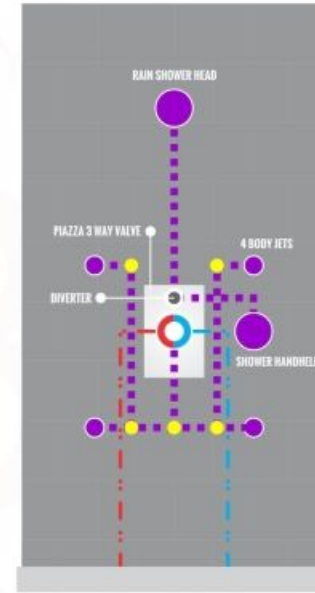

RONDO RAIN SHOWER HEAD (ARR8)

RONDO 17" WALL MOUNT SHOWER ARM (ARWB17)

RONDO HAND SHOWER SET (ARHH123)

HAND HELD

PLATE

WATER OUTLET ADAPTOR

FLEXIBLE HOSE

RONDO BODY JET (R-JET)

RONDO 3 WAY VALVE (ARRS3V)

FRONT VIEW

- 1 - UPPER END OUTLET PIPE INTERFACE
- 2 - MOUNTING FIXED HOLE
- 3 - DIVERTER
- 4 - **HOT WATER** PIPE INTERFACE
- 5 - LOWER END OUTLET INTERFACE
- 6 - HANDHELD SHOWER CONNECTION PORT
- 7 - **COLD WATER** PIPE INTERFACE

CONFIG.03

RAIN SHOWER W/BODY JETS

RONDO 3 WAY VALVE (ARRS3V)

CONFIG.01

RAIN SHOWER W/HANDHELD AND TUB FILLER

CONFIG.02

RAIN SHOWER W/HANDHELD AND MASSAGE BODY JETS

CONFIG.03

RAIN SHOWER W/TUBE FILLER AND MASSAGE BODY JETS

CONFIG.01

RAIN SHOWER W/HANDHELD AND TUB FILLER

CONFIG.02

RAIN SHOWER W/HANDHELD AND MASSAGE BODY JETS

CONFIG.03

RAIN SHOWER W/TUBE FILLER AND MASSAGE BODY JETS