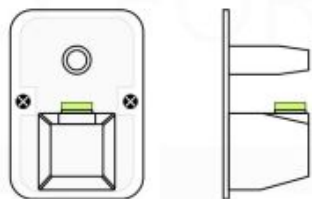

RONDO 3 WAY VALVE (ARRS3V)

FRONT VIEW

- 1 - UPPER END OUTLET PIPE INTERFACE
- 2 - MOUNTING FIXED HOLE
- 3 - DIVERTER
- 4 - **HOT WATER** PIPE INTERFACE
- 5 - LOWER END OUTLET INTERFACE
- 6 - HANDHELD SHOWER CONNECTION PORT
- 7 - **COLD WATER** PIPE INTERFACE

PROTECTION COVER

LEFT VIEW

THIS LINE ON:

SAME SURFACE AS RAW WALL WHEN SET IN.
CUT TO BE ON SAME SURFACE OF CERAMIC | EXTRA 25MM FOR CERAMIC

RIGHT VIEW

RONDO 2 WAY VALVE (ARRS2V)

CONFIG.01

RAIN SHOWER W/HANDHELD