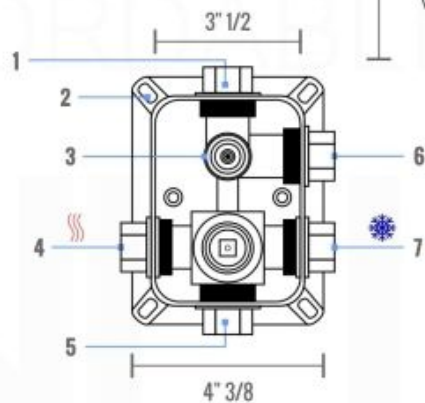

RONDO RAIN SHOWER HEAD (ARR8)

RONDO 17" WALL MOUNT SHOWER ARM (ARWB17)

RONDO HAND SHOWER SET (ARHH123)

HAND HELD

PLATE

WATER OUTLET ADAPTOR

FLEXIBLE HOSE

RONDO BODY JET (R-JET)

RONDO 3 WAY VALVE (ARRS3V)

FRONT VIEW

- 1 - UPPER END OUTLET PIPE INTERFACE
- 2 - MOUNTING FIXED HOLE
- 3 - DIVERTER
- 4 - **HOT WATER** PIPE INTERFACE
- 5 - LOWER END OUTLET INTERFACE
- 6 - HANDHELD SHOWER CONNECTION PORT
- 7 - **COLD WATER** PIPE INTERFACE

PROTECTION COVER

LEFT VIEW

THIS LINE ON:

SAME SURFACE AS RAW WALL WHEN SET IN.
CUT TO BE ON SAME SURFACE OF CERAMIC | EXTRA 25MM FOR CERAMIC

RIGHT VIEW

RONDO 2 WAY VALVE (ARRS2V)

CONFIG.01

RAIN SHOWER W/HANDHELD