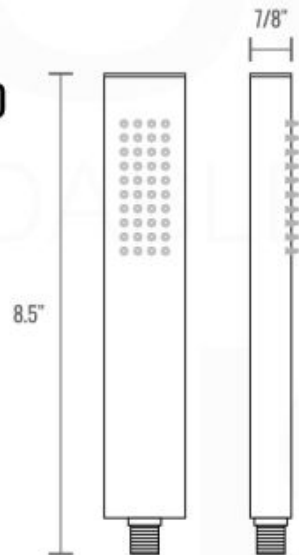

RONDO RAIN SHOWER HEAD (ARR8)

RONDO 17" WALL MOUNT SHOWER ARM (ARWB17)

RONDO HAND SHOWER SET (ARHH123)

HAND HELD

PLATE

WATER OUTLET ADAPTOR

FLEXIBLE HOSE

RONDO BODY JET (R-JET)

RONDO 3 WAY VALVE (ARRS3V)

FRONT VIEW

- 1 - UPPER END OUTLET PIPE INTERFACE
- 2 - MOUNTING FIXED HOLE
- 3 - DIVERTER
- 4 - **HOT WATER** PIPE INTERFACE
- 5 - LOWER END OUTLET INTERFACE
- 6 - HANDHELD SHOWER CONNECTION PORT
- 7 - **COLD WATER** PIPE INTERFACE

PROTECTION COVER

LEFT VIEW

THIS LINE ON:

SAME SURFACE AS RAW WALL WHEN SET IN.
CUT TO BE ON SAME SURFACE OF CERAMIC | EXTRA 25MM FOR CERAMIC

RIGHT VIEW

RONDO 2 WAY VALVE (ARRS2V)

CONFIG.01

RAIN SHOWER W/HANDHELD