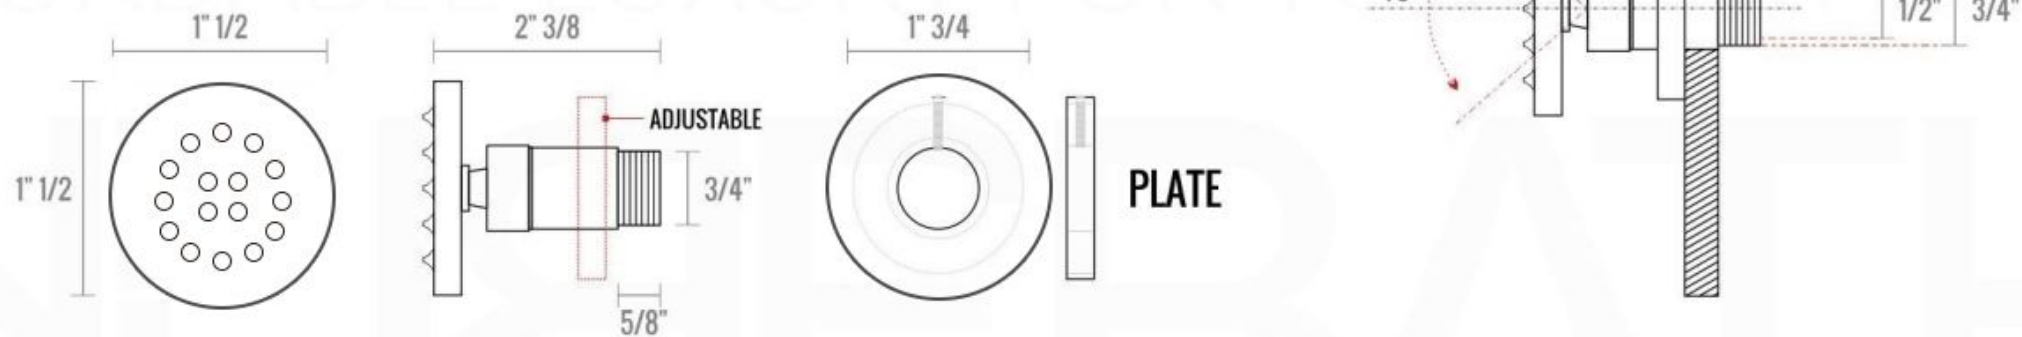

RONDO RAIN SHOWER HEAD (ARR8)

RONDO 17" WALL MOUNT SHOWER ARM (ARWB17)

RONDO HAND SHOWER SET (ARHH123)

HAND HELD

PLATE

WATER OUTLET ADAPTOR

FLEXIBLE HOSE

RONDO BODY JET (R-JET)

RONDO 3 WAY VALVE (ARRS3V)

FRONT VIEW

- 1 - UPPER END OUTLET PIPE INTERFACE
- 2 - MOUNTING FIXED HOLE
- 3 - DIVERTER
- 4 - **HOT WATER** PIPE INTERFACE
- 5 - LOWER END OUTLET INTERFACE
- 6 - HANDHELD SHOWER CONNECTION PORT
- 7 - **COLD WATER** PIPE INTERFACE

PROTECTION COVER

LEFT VIEW

THIS LINE ON:

SAME SURFACE AS RAW WALL WHEN SET IN.
CUT TO BE ON SAME SURFACE OF CERAMIC | EXTRA 25MM FOR CERAMIC

RIGHT VIEW

RONDO 2 WAY VALVE (ARRS2V)

CONFIG.01

RAIN SHOWER W/HANDHELD