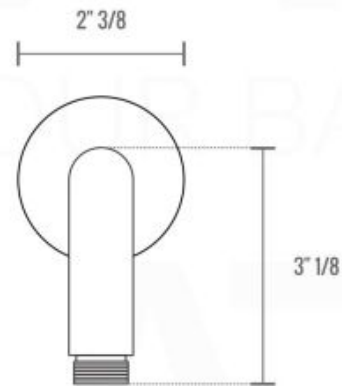

RONDO RAIN SHOWER HEAD (ARR8)

RONDO 17" WALL MOUNT SHOWER ARM (ARWB17)

RONDO HAND SHOWER SET (ARHH123)

HAND HELD

PLATE

WATER OUTLET ADAPTOR

FLEXIBLE HOSE

RONDO BODY JET (R-JET)

RONDO 3 WAY VALVE (ARRS3V)

FRONT VIEW

- 1 - UPPER END OUTLET PIPE INTERFACE
- 2 - MOUNTING FIXED HOLE
- 3 - DIVERTER
- 4 - **HOT WATER** PIPE INTERFACE
- 5 - LOWER END OUTLET INTERFACE
- 6 - HANDHELD SHOWER CONNECTION PORT
- 7 - **COLD WATER** PIPE INTERFACE

PROTECTION COVER

LEFT VIEW

THIS LINE ON:

SAME SURFACE AS RAW WALL WHEN SET IN.
CUT TO BE ON SAME SURFACE OF CERAMIC | EXTRA 25MM FOR CERAMIC

RIGHT VIEW

RONDO 2 WAY VALVE (ARRS2V)

CONFIG.01

RAIN SHOWER W/HANDHELD