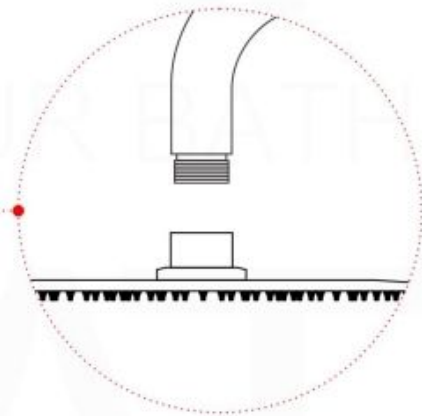

RONDO RAIN SHOWER HEAD (ARR8)

RONDO 17" WALL MOUNT SHOWER ARM (ARWB17)

RONDO HAND SHOWER SET (ARHH123)

HAND HELD

PLATE

WATER OUTLET ADAPTOR

FLEXIBLE HOSE

RONDO BODY JET (R-JET)

RONDO 3 WAY VALVE (ARRS3V)

FRONT VIEW

- 1 - UPPER END OUTLET PIPE INTERFACE
- 2 - MOUNTING FIXED HOLE
- 3 - DIVERTER
- 4 - **HOT WATER** PIPE INTERFACE
- 5 - LOWER END OUTLET INTERFACE
- 6 - HANDHELD SHOWER CONNECTION PORT
- 7 - **COLD WATER** PIPE INTERFACE

PROTECTION COVER

LEFT VIEW

THIS LINE ON:

SAME SURFACE AS RAW WALL WHEN SET IN.
CUT TO BE ON SAME SURFACE OF CERAMIC | EXTRA 25MM FOR CERAMIC

RIGHT VIEW

RONDO 2 WAY VALVE (ARRS2V)

CONFIG.01

RAIN SHOWER W/HANDHELD