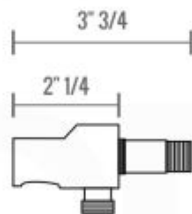

WATER OUTLET ADAPTOR

FLEXIBLE HOSE