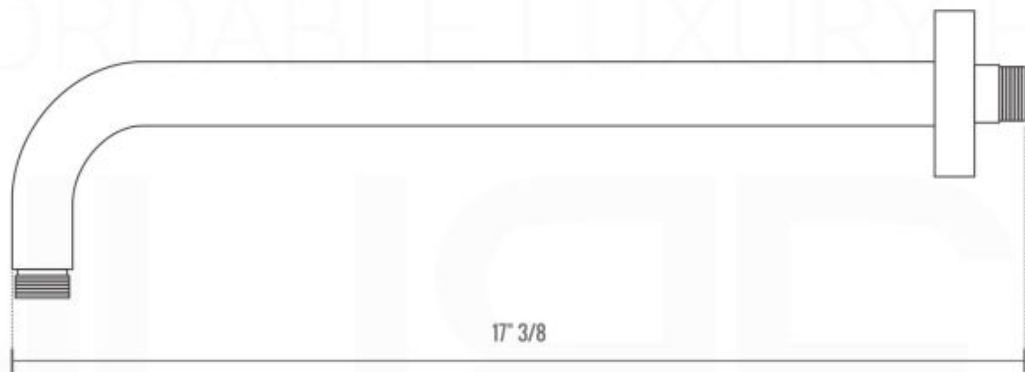

RONDO RAIN SHOWER HEAD (ARR8)

RONDO 17" WALL MOUNT SHOWER ARM (ARWB17)

RONDO HAND SHOWER SET (ARHH123)

HAND HELD

PLATE

WATER OUTLET ADAPTOR

FLEXIBLE HOSE

RONDO BODY JET (R-JET)

RONDO 3 WAY VALVE (ARRS3V)

FRONT VIEW

- 1 - UPPER END OUTLET PIPE INTERFACE
- 2 - MOUNTING FIXED HOLE
- 3 - DIVERTER
- 4 - **HOT WATER** PIPE INTERFACE
- 5 - LOWER END OUTLET INTERFACE
- 6 - HANDHELD SHOWER CONNECTION PORT
- 7 - **COLD WATER** PIPE INTERFACE

PROTECTION COVER

LEFT VIEW

THIS LINE ON:

SAME SURFACE AS RAW WALL WHEN SET IN.
CUT TO BE ON SAME SURFACE OF CERAMIC | EXTRA 25MM FOR CERAMIC

RIGHT VIEW

RONDO 2 WAY VALVE (ARRS2V)

CONFIG.01

RAIN SHOWER W/HANDHELD