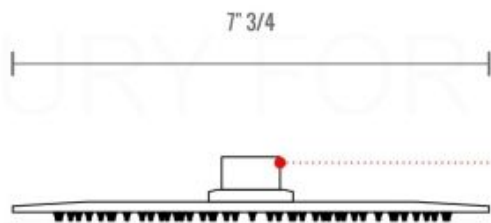

RONDO RAIN SHOWER HEAD (ARR8)