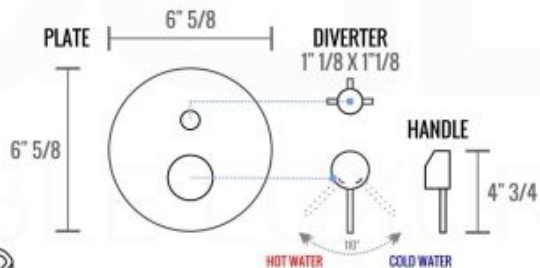

RONDO RAIN SHOWER HEAD (ARR8)

RONDO 17" WALL MOUNT SHOWER ARM (ARWB17)

RONDO HAND SHOWER SET (ARHH123)

HAND HELD

PLATE

WATER OUTLET ADAPTOR

FLEXIBLE HOSE

RONDO BODY JET (R-JET)

RONDO 3 WAY VALVE (ARRS3V)

FRONT VIEW

- 1 - UPPER END OUTLET PIPE INTERFACE
- 2 - MOUNTING FIXED HOLE
- 3 - DIVERTER
- 4 - **HOT WATER** PIPE INTERFACE
- 5 - LOWER END OUTLET INTERFACE
- 6 - HANDHELD SHOWER CONNECTION PORT
- 7 - **COLD WATER** PIPE INTERFACE

PROTECTION COVER

LEFT VIEW

THIS LINE ON:

SAME SURFACE AS RAW WALL WHEN SET IN.
CUT TO BE ON SAME SURFACE OF CERAMIC | EXTRA 25MM FOR CERAMIC

RIGHT VIEW

RONDO 2 WAY VALVE (ARRS2V)

CONFIG.01

RAIN SHOWER W/HANDHELD