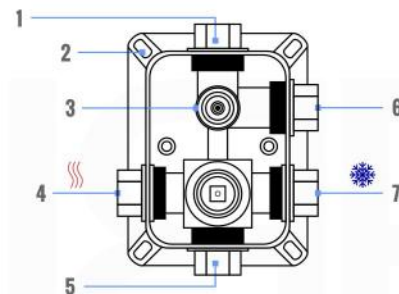

CONFIG.03

RAIN SHOWER W/TUBE FILLER AND MESSAGE BODY JETS