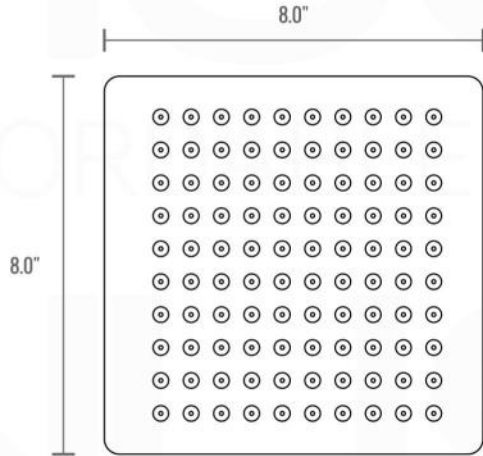

PIAZZA RAIN SHOWER HEAD (ARS200)