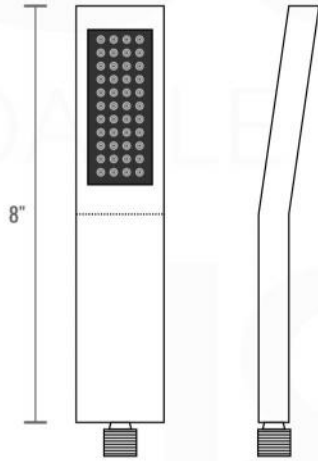

## PIAZZA HAND SHOWER SET ( AHHS1423 )

**HAND HELD**

**PLATE**

**WATER OUTLET ADAPTOR**

**FLEXIBLE HOSE**

## PIAZZA 17" WALL MOUNT SHOWER ARM ( ASA17W )