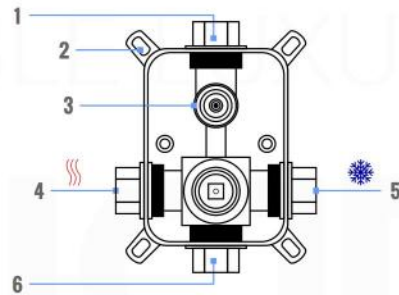

### CONFIG.03

RAIN SHOWER W/BODY JETS

- 1 - UPPER END OUTLET PIPE INTERFACE
- 2 - MOUNTING FIXED HOLE
- 3 - DIVERTER
- 4 - **HOT WATER** PIPE INTERFACE
- 5 - **COLD WATER** PIPE INTERFACE
- 6 - LOWER END OUTLET INTERFACE