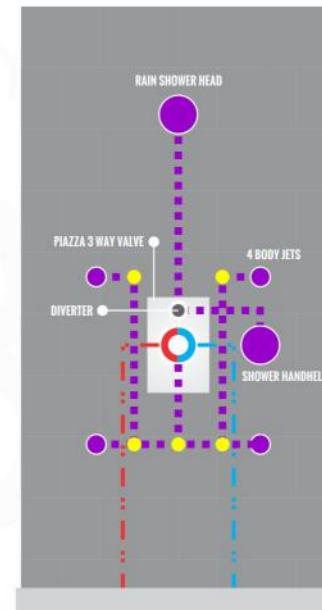

CONFIG.02

RAIN SHOWER W/HANDHELD AND MESSAGE BODY JETS