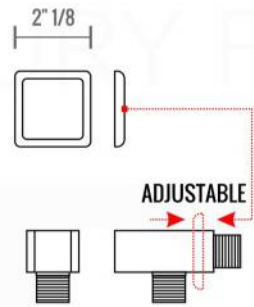

## PIAZZA HAND SHOWER SET ( AHHS1423 )

**HAND HELD**

**PLATE**

**WATER OUTLET ADAPTOR**

**FLEXIBLE HOSE**