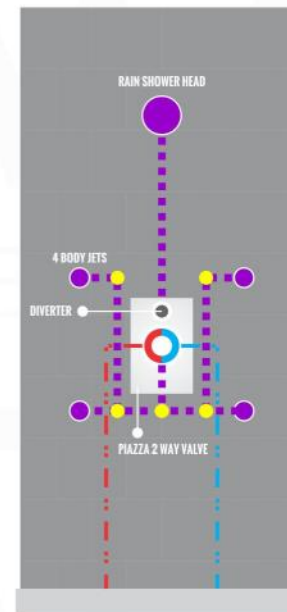

CONFIG.03

RAIN SHOWER W/BODY JETS