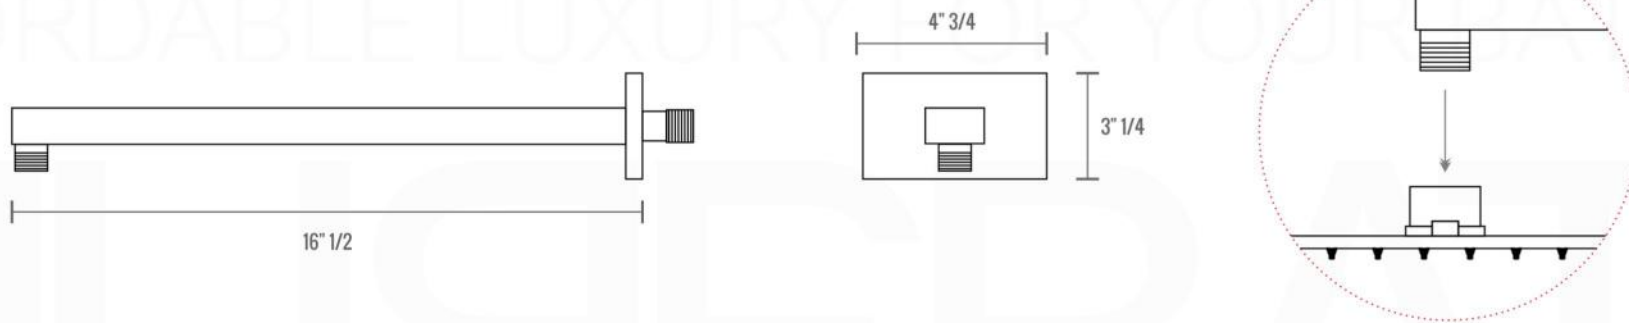

PIAZZA 17" WALL MOUNT SHOWER ARM (ASA17W)