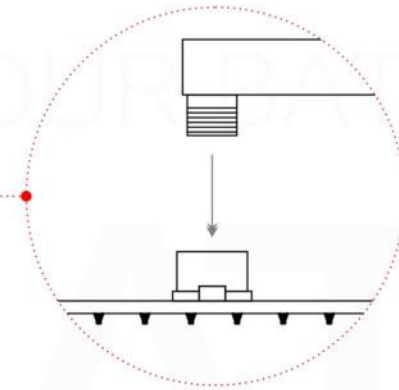

PIAZZA RAIN SHOWER HEAD (ARS200)