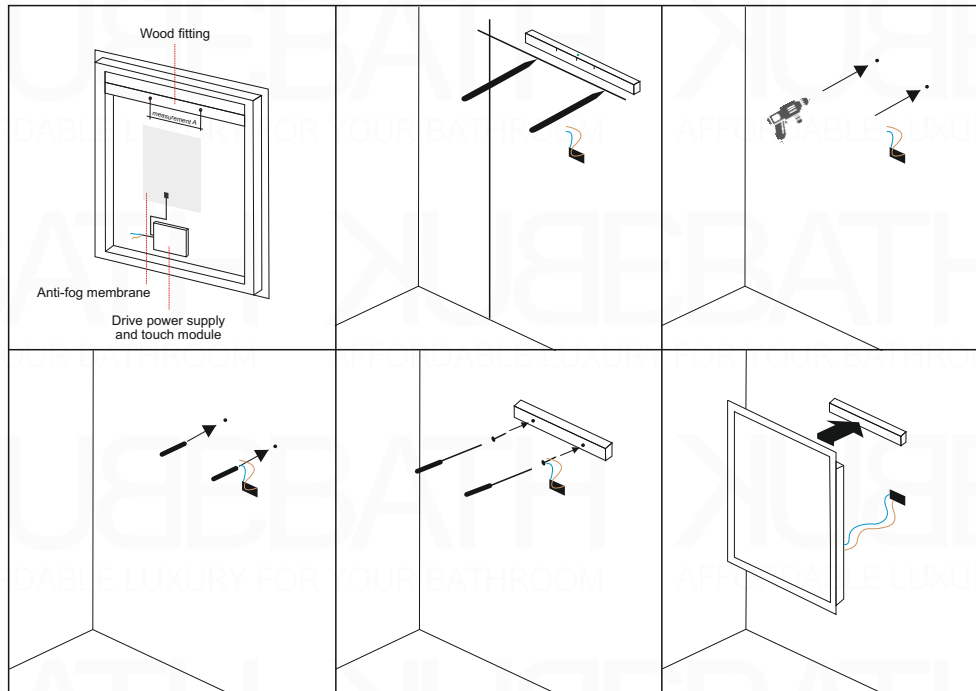

KUBE MAGNO LED MIRROR

The **Kube LED Mirror** features a sensor on/off switch and a 3x magnifying mirror, that is great for shaving and makeup, dimmer to adjust lighting and anti-fog technology. All Kubebath LED mirrors are made with the highest quality components.

FRONT VIEW

SIDE VIEW

SKU	Width x Depth x Height	
	inch	mm
KLEDM24	23.03 x 1.18 x 31.49	585 x 30 x 800
KLEDM30	29.13 x 1.18 x 31.49	740 x 30 x 800
KLEDM36	35.03 x 1.18 x 31.49	890 x 30 x 800
KLEDM48	47.04 x 1.18 x 31.49	1195 x 30 x 800
KLEDM60	59.05 x 1.18 x 31.49	1500 x 30 x 800
KLEDM70	70.07 x 1.18 x 31.49	1780 x 30 x 800

Note: Model shown for installation purposes only. Does not represent actual product.

Voltage: 110V
Connect to the power supply

Drive power supply and touch module