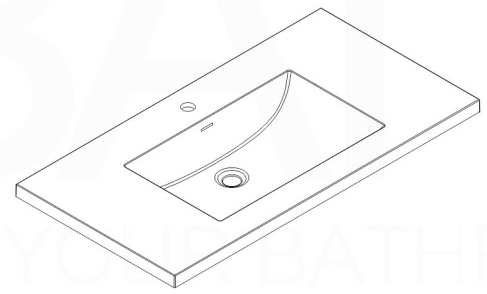

**SQUARE SINK SPAIN 40"**

. FRONT ELEVATION

. TOP ELEVATION

. SIDE ELEVATION