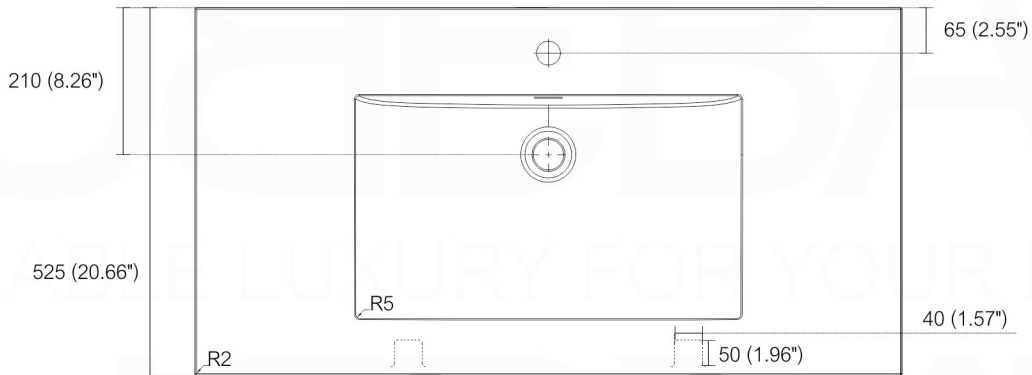

**SQUARE SINK SPAIN 40"**

. FRONT ELEVATION

. TOP ELEVATION

. SIDE ELEVATION