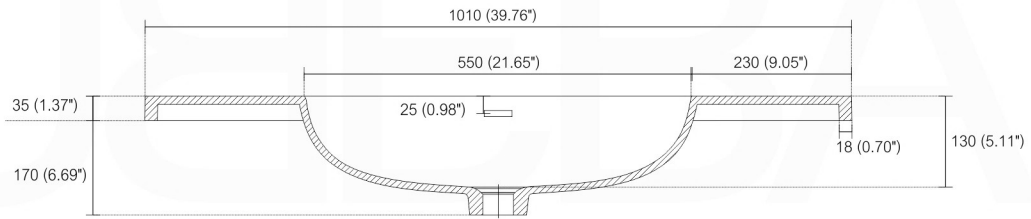

**SQUARE SINK SPAIN 40"**

. FRONT ELEVATION

. TOP ELEVATION

. SIDE ELEVATION