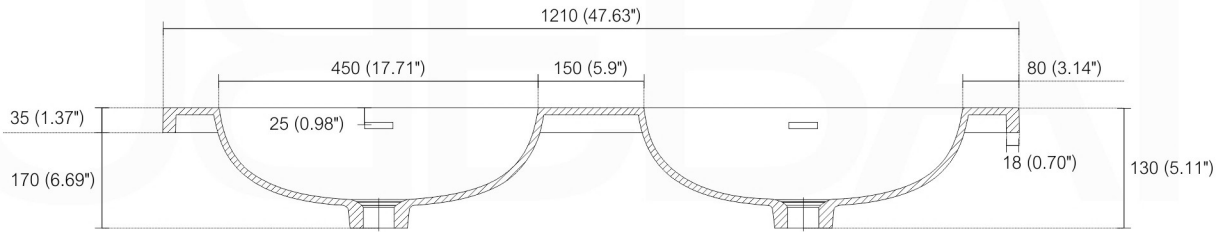

SQUARE SINK SPAIN
48" DOUBLE

. FRONT ELEVATION

. TOP ELEVATION

. SIDE ELEVATION