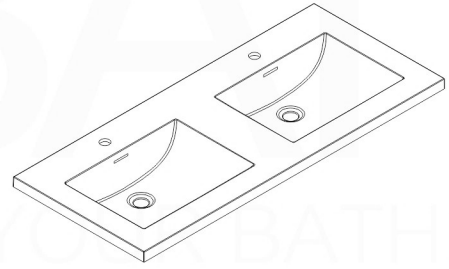

SQUARE SINK SPAIN
48" DOUBLE

. FRONT ELEVATION

. TOP ELEVATION

. SIDE ELEVATION