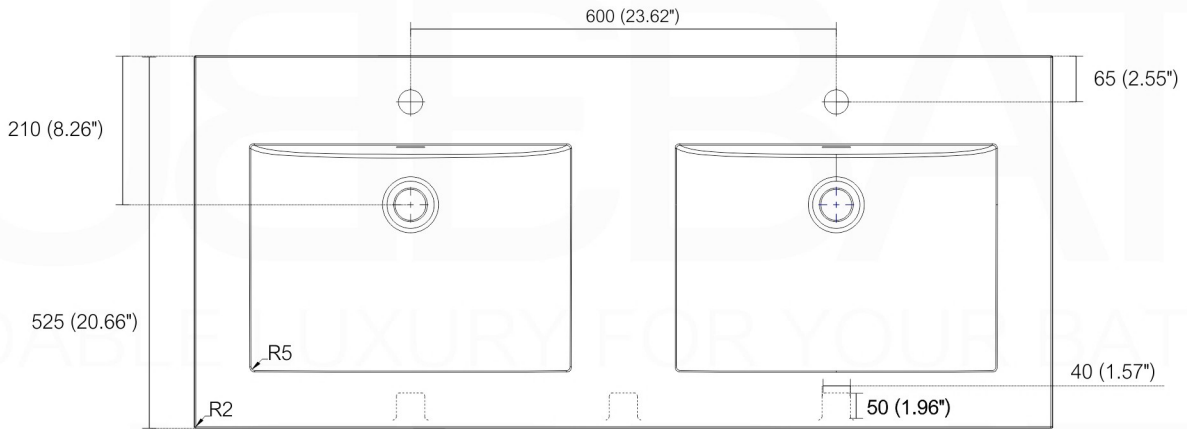

SQUARE SINK SPAIN
48" DOUBLE

. FRONT ELEVATION

. TOP ELEVATION

. SIDE ELEVATION