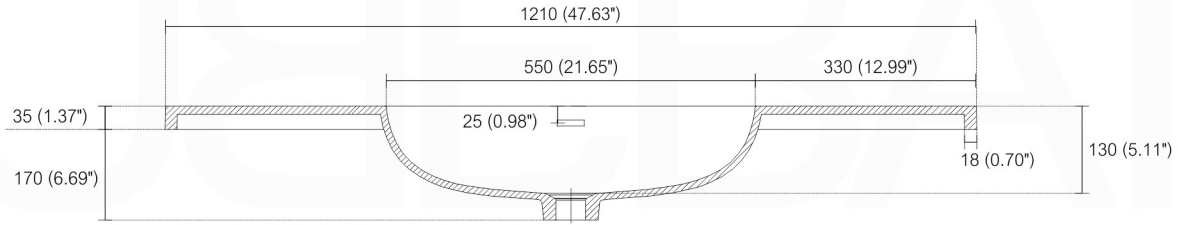

SQUARE SINK SPAIN
48" SINGLE

. FRONT ELEVATION

. TOP ELEVATION

. SIDE ELEVATION