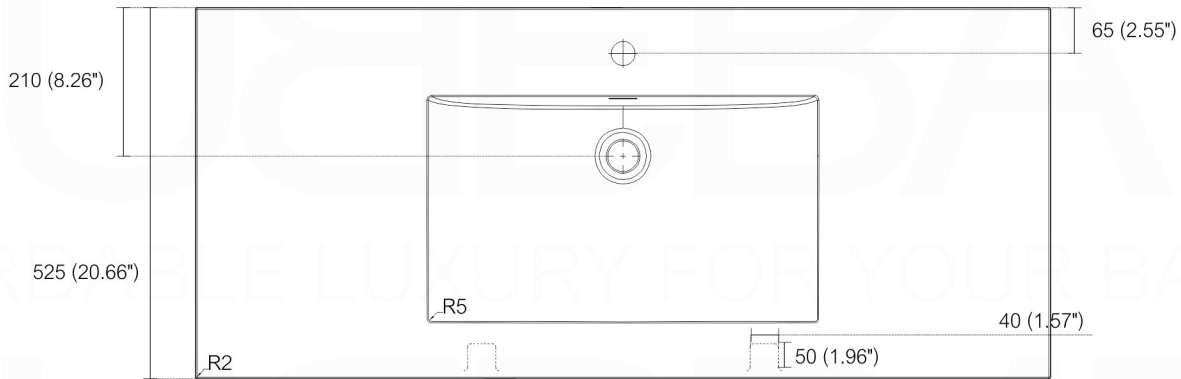

SQUARE SINK SPAIN
48" SINGLE

. FRONT ELEVATION

. TOP ELEVATION

. SIDE ELEVATION