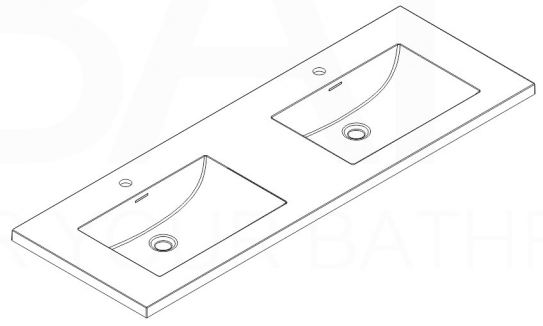

SQUARE SINK SPAIN
60" DOUBLE

. FRONT ELEVATION

. TOP ELEVATION

. SIDE ELEVATION