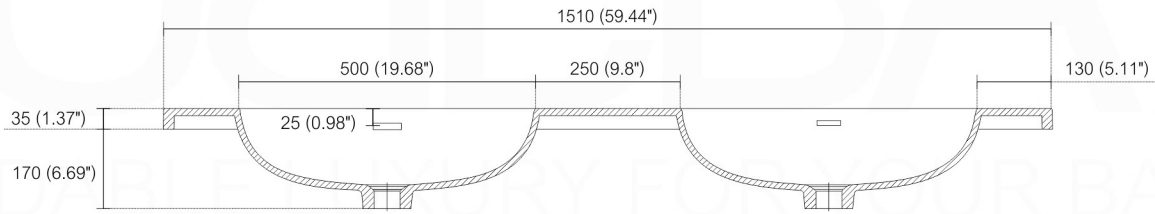

SQUARE SINK SPAIN
60" DOUBLE

. FRONT ELEVATION

. TOP ELEVATION

. SIDE ELEVATION