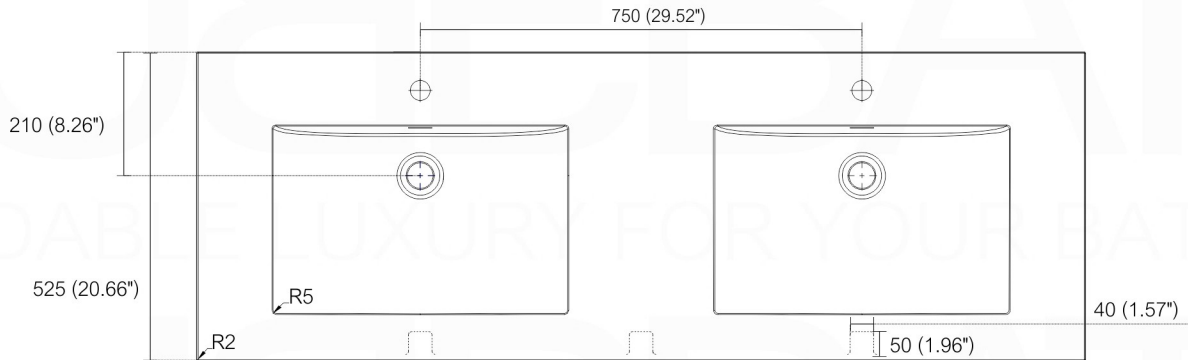

SQUARE SINK SPAIN
60" DOUBLE

. FRONT ELEVATION

. TOP ELEVATION

. SIDE ELEVATION