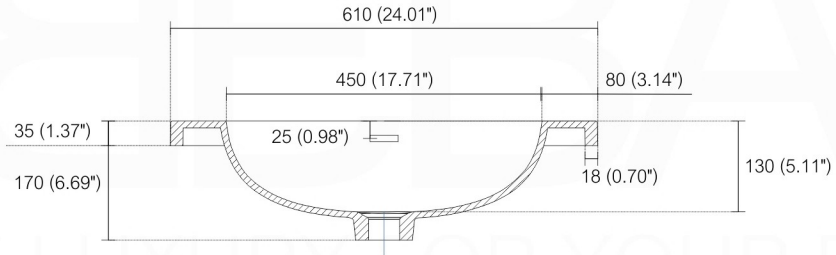

SQUARE SINK SPAIN 24"

. FRONT ELEVATION

. TOP ELEVATION

. SIDE ELEVATION