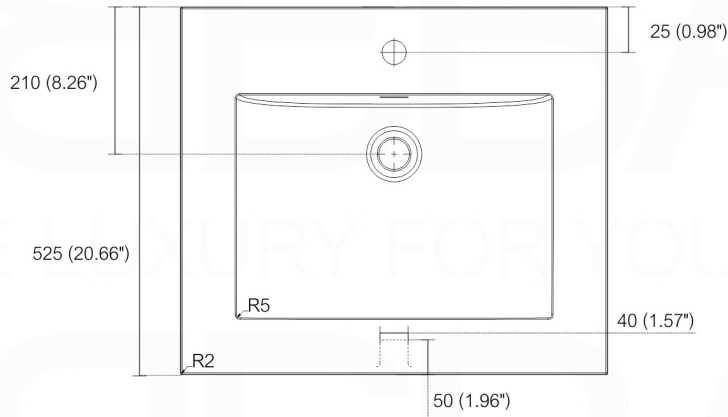

SQUARE SINK SPAIN 24"

. FRONT ELEVATION

. TOP ELEVATION

. SIDE ELEVATION