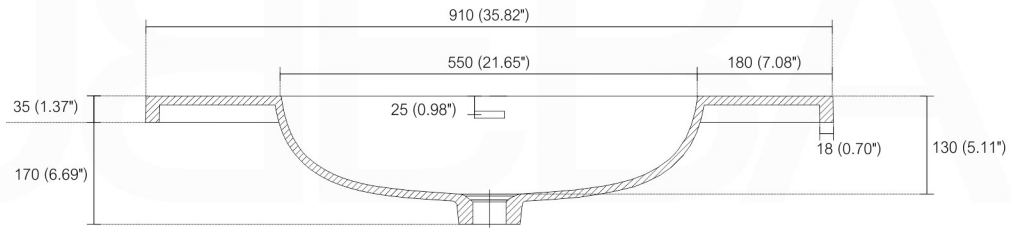

SQUARE SINK SPAIN 36"

. FRONT ELEVATION

. TOP ELEVATION

. SIDE ELEVATION