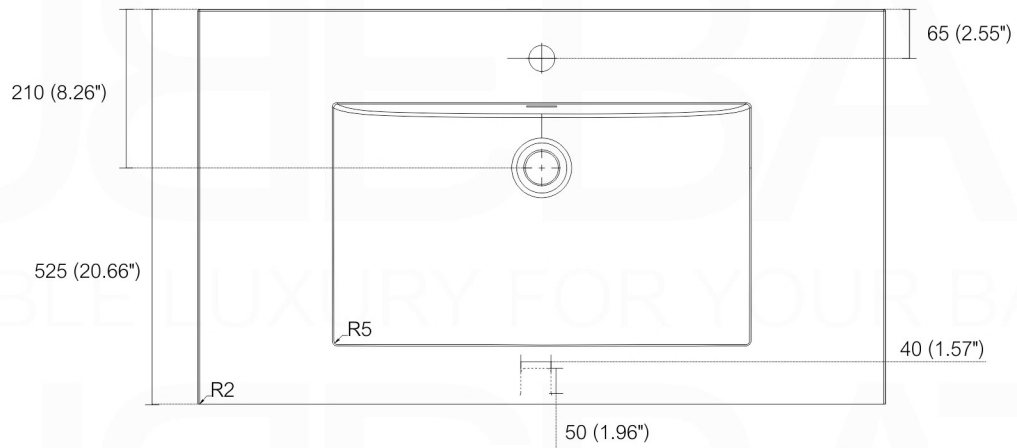

SQUARE SINK SPAIN 36"

. FRONT ELEVATION

. TOP ELEVATION

. SIDE ELEVATION